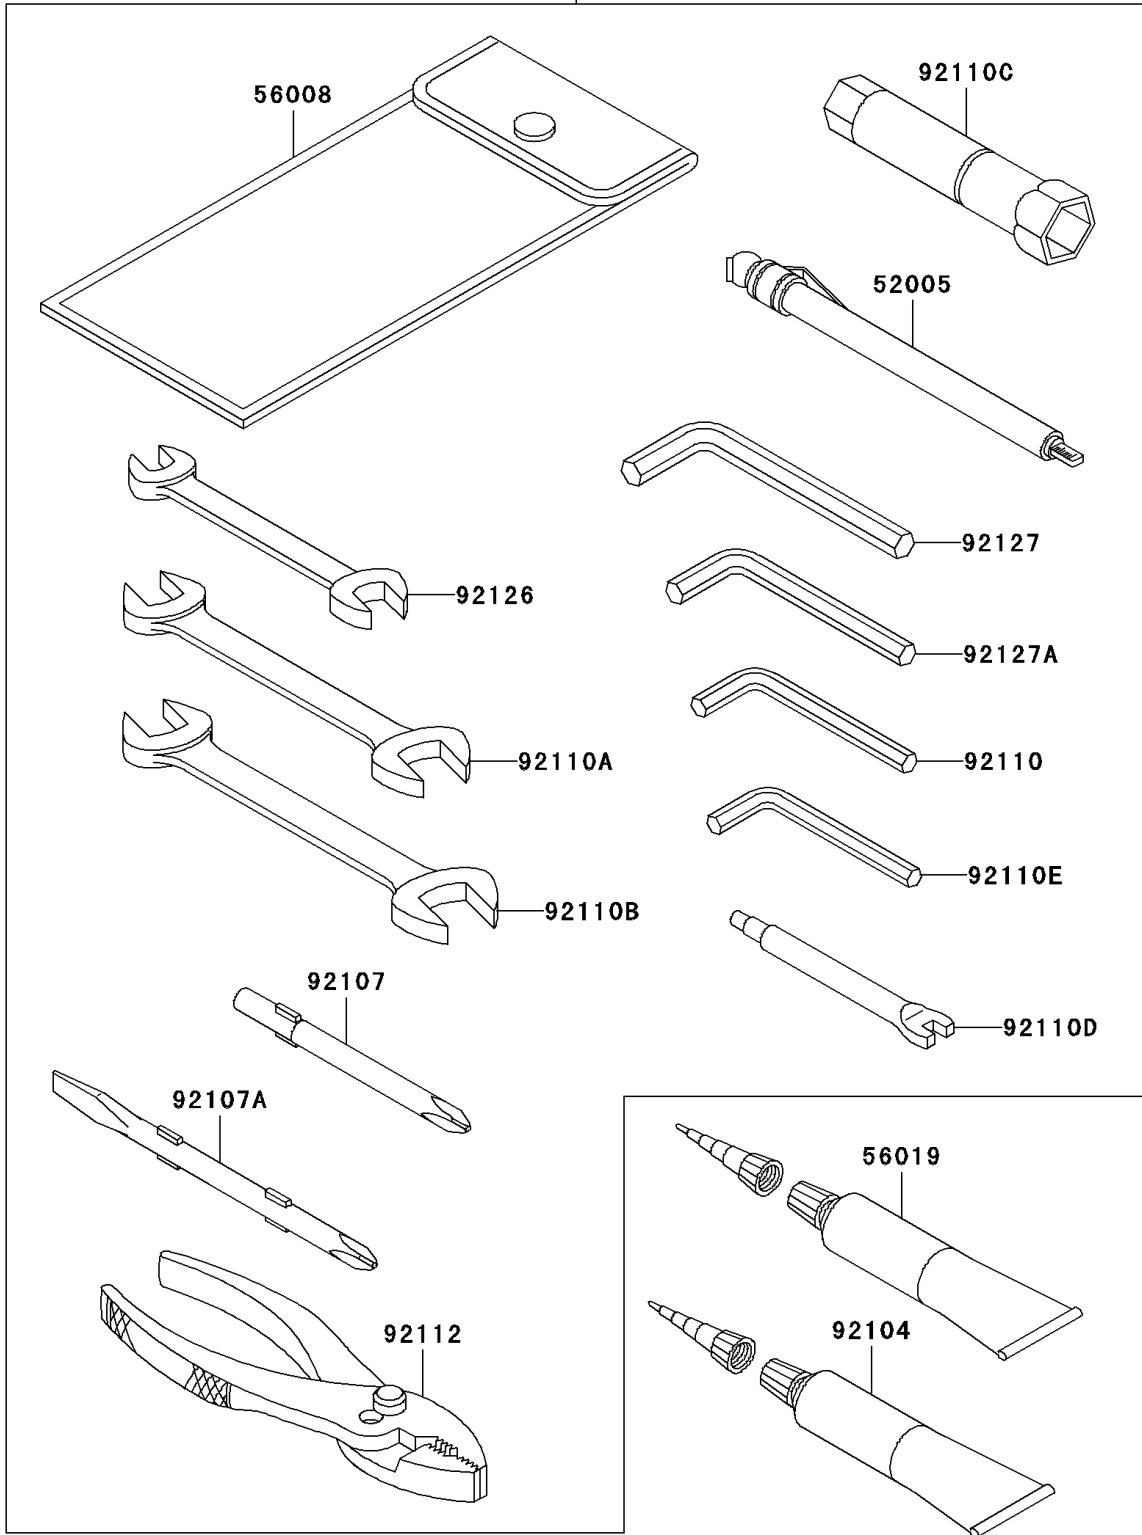

2006 Vulcan 1500 Classic PARTS DIAGRAM

Owner's Tools

56007

F2810

2006 Vulcan 1500 Classic PARTS LIST

Owner's Tools

ITEM NAME	PART NUMBER	QUANTITY
GAUGE,AIR,350KPA/50PSI (Ref # 52005)	52005-1142	1
TOOL-KIT (Ref # 56007)	56007-1466	1
BAG,TOOL (Ref # 56008)	56008-006	1
THREE BOND TB1211,HT/RS,WHITE (Ref # 56019)	56019-120	1
GASKET-LIQUID,BLACK,TB1105 (Ref # 92104)	92104-1003	1
TOOL-DRIVER,#3PHILLIPS (Ref # 92107)	92107-1002	1
TOOL-DRIVER,#2PHILLIPS&SLOT (Ref # 92107A)	92107-1052	1
TOOL-WRENCH,ALLEN,5MM (Ref # 92110)	92110-1015	1
TOOL-WRENCH,OPEN END,10X12 (Ref # 92110A)	92110-1038	1
TOOL-WRENCH,OPEN END,14X17 (Ref # 92110B)	92110-1045	1
TOOL-WRENCH,BOX,18MM&DRIVER HA (Ref # 92110C)	92110-1135	1
TOOL-WRENCH,SPOKE (Ref # 92110D)	92110-1136	1
TOOL-WRENCH,ALLEN,4MM (Ref # 92110E)	92110-3703	1
TOOL-PLIERS (Ref # 92112)	92112-003	1
TOOL-WRENCH,OPEN END,8X10 (Ref # 92126)	92126-001	1
TOOL-WRENCH,ALLEN,8MM (Ref # 92127)	92127-002	1
TOOL-WRENCH,ALLEN,6MM (Ref # 92127A)	92127-003	1