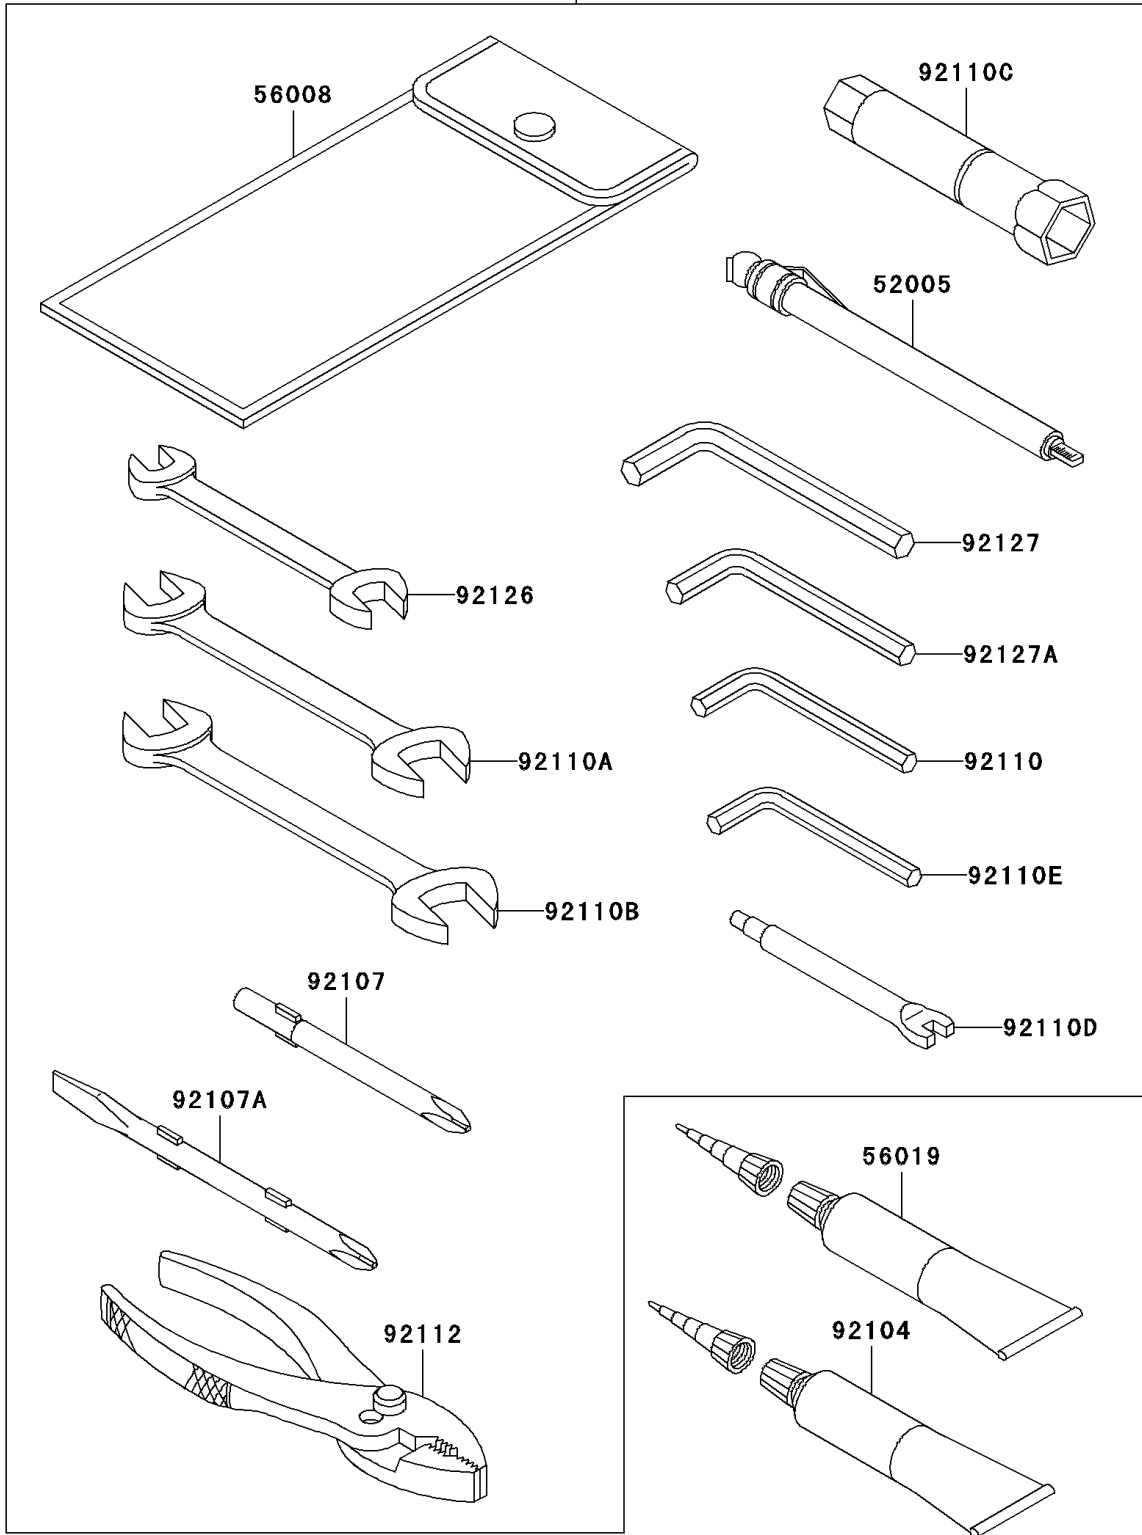

2007 Vulcan 1500 Classic PARTS DIAGRAM

Owner's Tools

56007

F2810

2007 Vulcan 1500 Classic PARTS LIST

Owner's Tools

ITEM NAME	PART NUMBER	QUANTITY
GAUGE,AIR,350KPA/50PSI (Ref # 52005)	52005-1142	1
TOOL-KIT (Ref # 56007)	56007-1466	1
BAG,TOOL (Ref # 56008)	56008-006	1
THREE BOND TB1211,HT/RS,WHITE (Ref # 56019)	56019-120	1
GASKET-LIQUID,BLACK,TB1105 (Ref # 92104)	92104-1003	1
TOOL-DRIVER,#3PHILLIPS (Ref # 92107)	92107-1002	1
TOOL-DRIVER,#2PHILLIPS&SLOT (Ref # 92107A)	92107-1052	1
TOOL-WRENCH,ALLEN,5MM (Ref # 92110)	92110-1015	1
TOOL-WRENCH,OPEN END,10X12 (Ref # 92110A)	92110-1038	1
TOOL-WRENCH,OPEN END,14X17 (Ref # 92110B)	92110-1045	1
TOOL-WRENCH,BOX,18MM&DRIVER HA (Ref # 92110C)	92110-1135	1
TOOL-WRENCH,SPOKE (Ref # 92110D)	92110-1136	1
TOOL-WRENCH,ALLEN,4MM (Ref # 92110E)	92110-3703	1
TOOL-PLIERS (Ref # 92112)	92112-003	1
TOOL-WRENCH,OPEN END,8X10 (Ref # 92126)	92126-001	1
TOOL-WRENCH,ALLEN,8MM (Ref # 92127)	92127-002	1
TOOL-WRENCH,ALLEN,6MM (Ref # 92127A)	92127-003	1