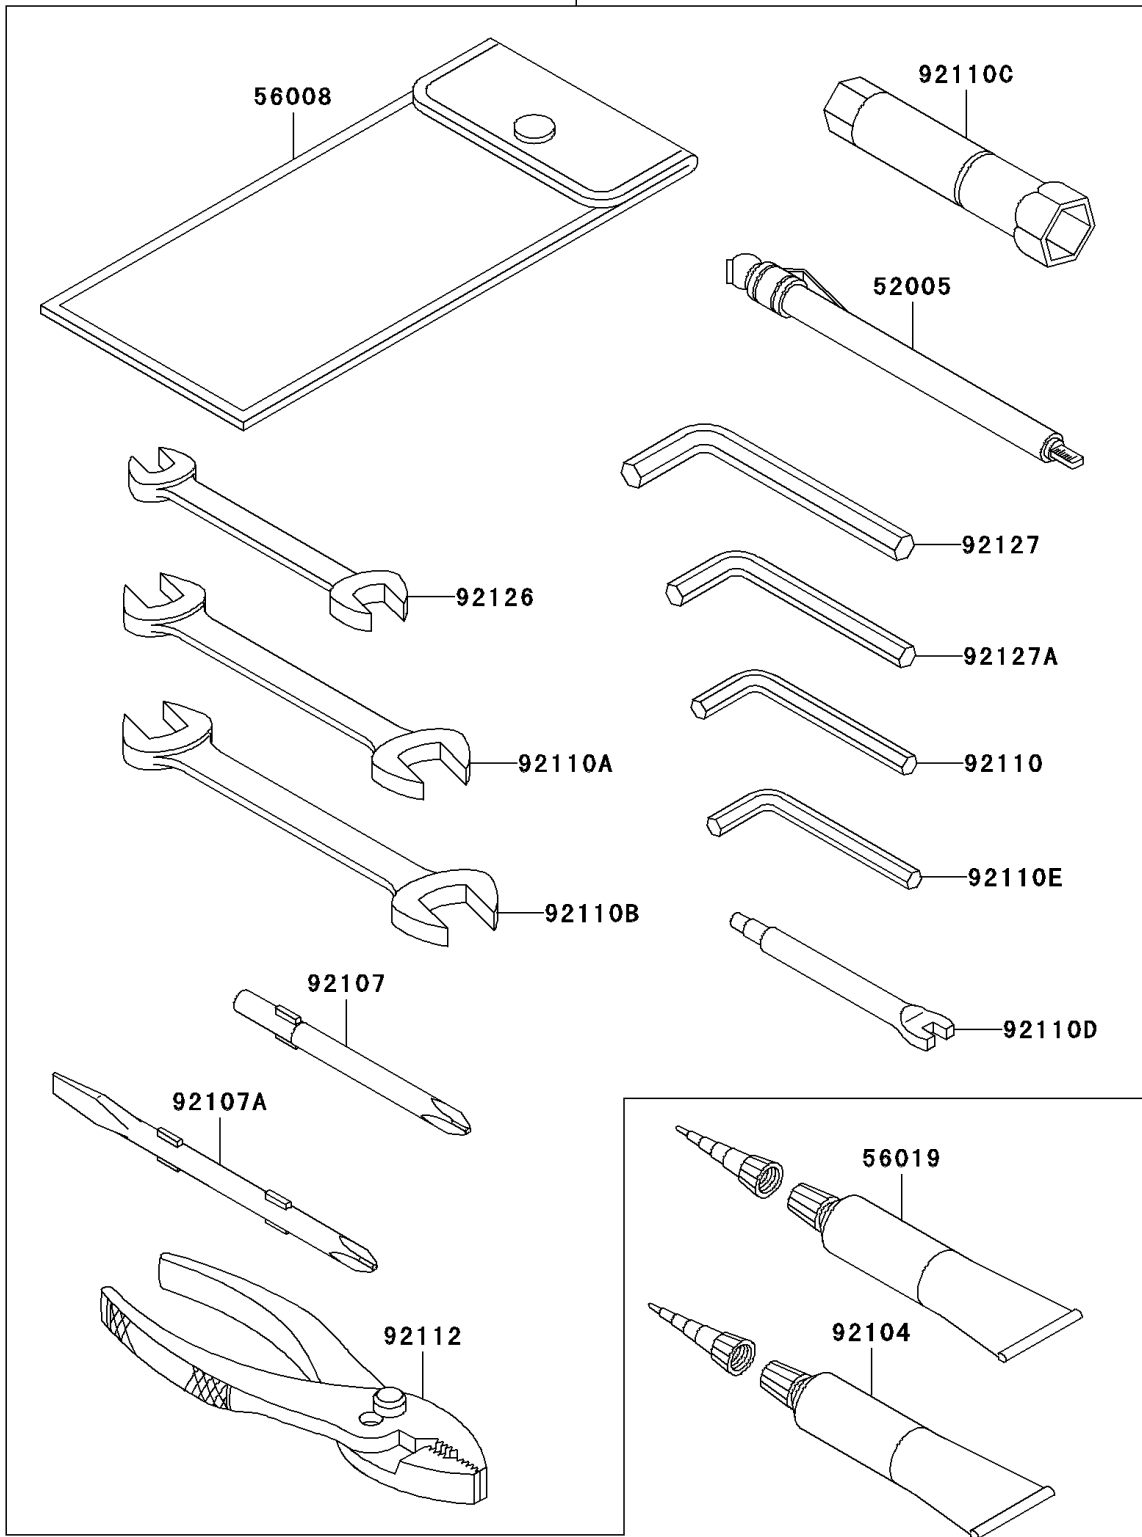

# 2007 Vulcan 1500 Classic PARTS DIAGRAM

Owner's Tools

56007

F2810

## 2007 Vulcan 1500 Classic PARTS LIST

### Owner's Tools

ITEM NAME	PART NUMBER	QUANTITY
GAUGE,AIR,350KPA/50PSI (Ref # 52005)	52005-1142	1
TOOL-KIT (Ref # 56007)	56007-1466	1
BAG,TOOL (Ref # 56008)	56008-006	1
THREE BOND TB1211,HT/RS,WHITE (Ref # 56019)	56019-120	1
GASKET-LIQUID,BLACK,TB1105 (Ref # 92104)	92104-1003	1
TOOL-DRIVER,#3PHILLIPS (Ref # 92107)	92107-1002	1
TOOL-DRIVER,#2PHILLIPS&SLOT (Ref # 92107A)	92107-1052	1
TOOL-WRENCH,ALLEN,5MM (Ref # 92110)	92110-1015	1
TOOL-WRENCH,OPEN END,10X12 (Ref # 92110A)	92110-1038	1
TOOL-WRENCH,OPEN END,14X17 (Ref # 92110B)	92110-1045	1
TOOL-WRENCH,BOX,18MM&DRIVER HA (Ref # 92110C)	92110-1135	1
TOOL-WRENCH,SPOKE (Ref # 92110D)	92110-1136	1
TOOL-WRENCH,ALLEN,4MM (Ref # 92110E)	92110-3703	1
TOOL-PLIERS (Ref # 92112)	92112-003	1
TOOL-WRENCH,OPEN END,8X10 (Ref # 92126)	92126-001	1
TOOL-WRENCH,ALLEN,8MM (Ref # 92127)	92127-002	1
TOOL-WRENCH,ALLEN,6MM (Ref # 92127A)	92127-003	1