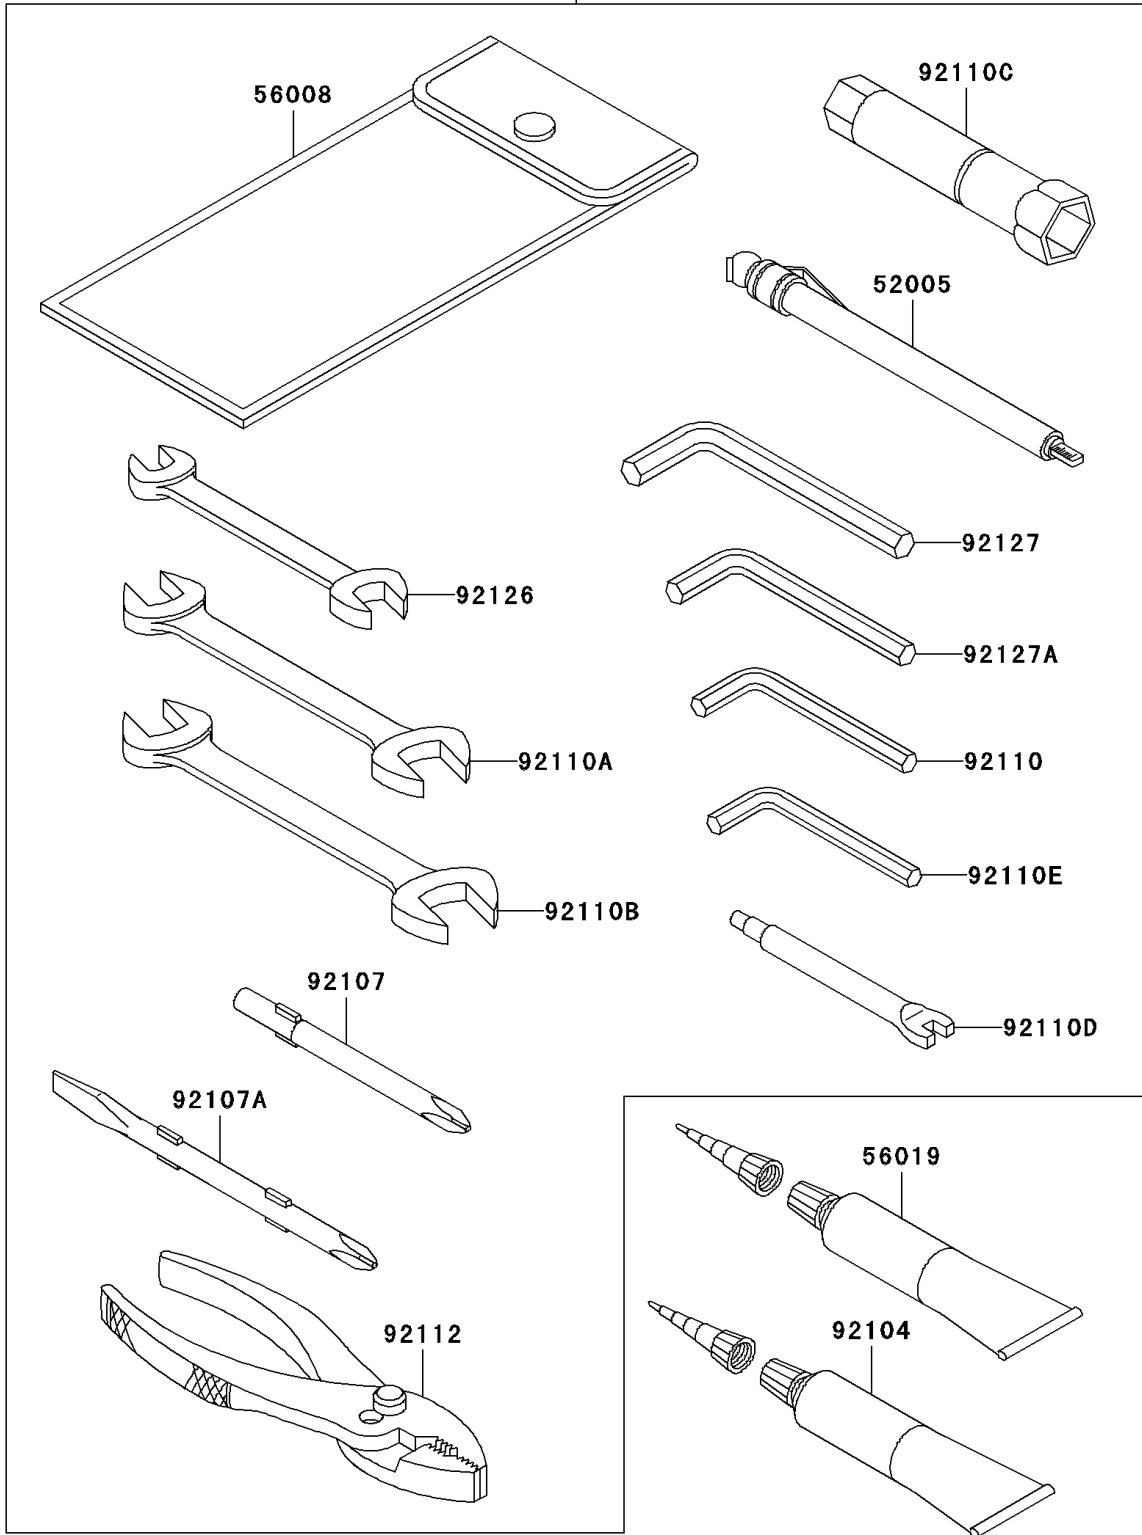

2008 Vulcan® 1500 Classic PARTS DIAGRAM

Owner's Tools

56007

F2810

2008 Vulcan® 1500 Classic PARTS LIST

Owner's Tools

ITEM NAME	PART NUMBER	QUANTITY
-----------	-------------	----------