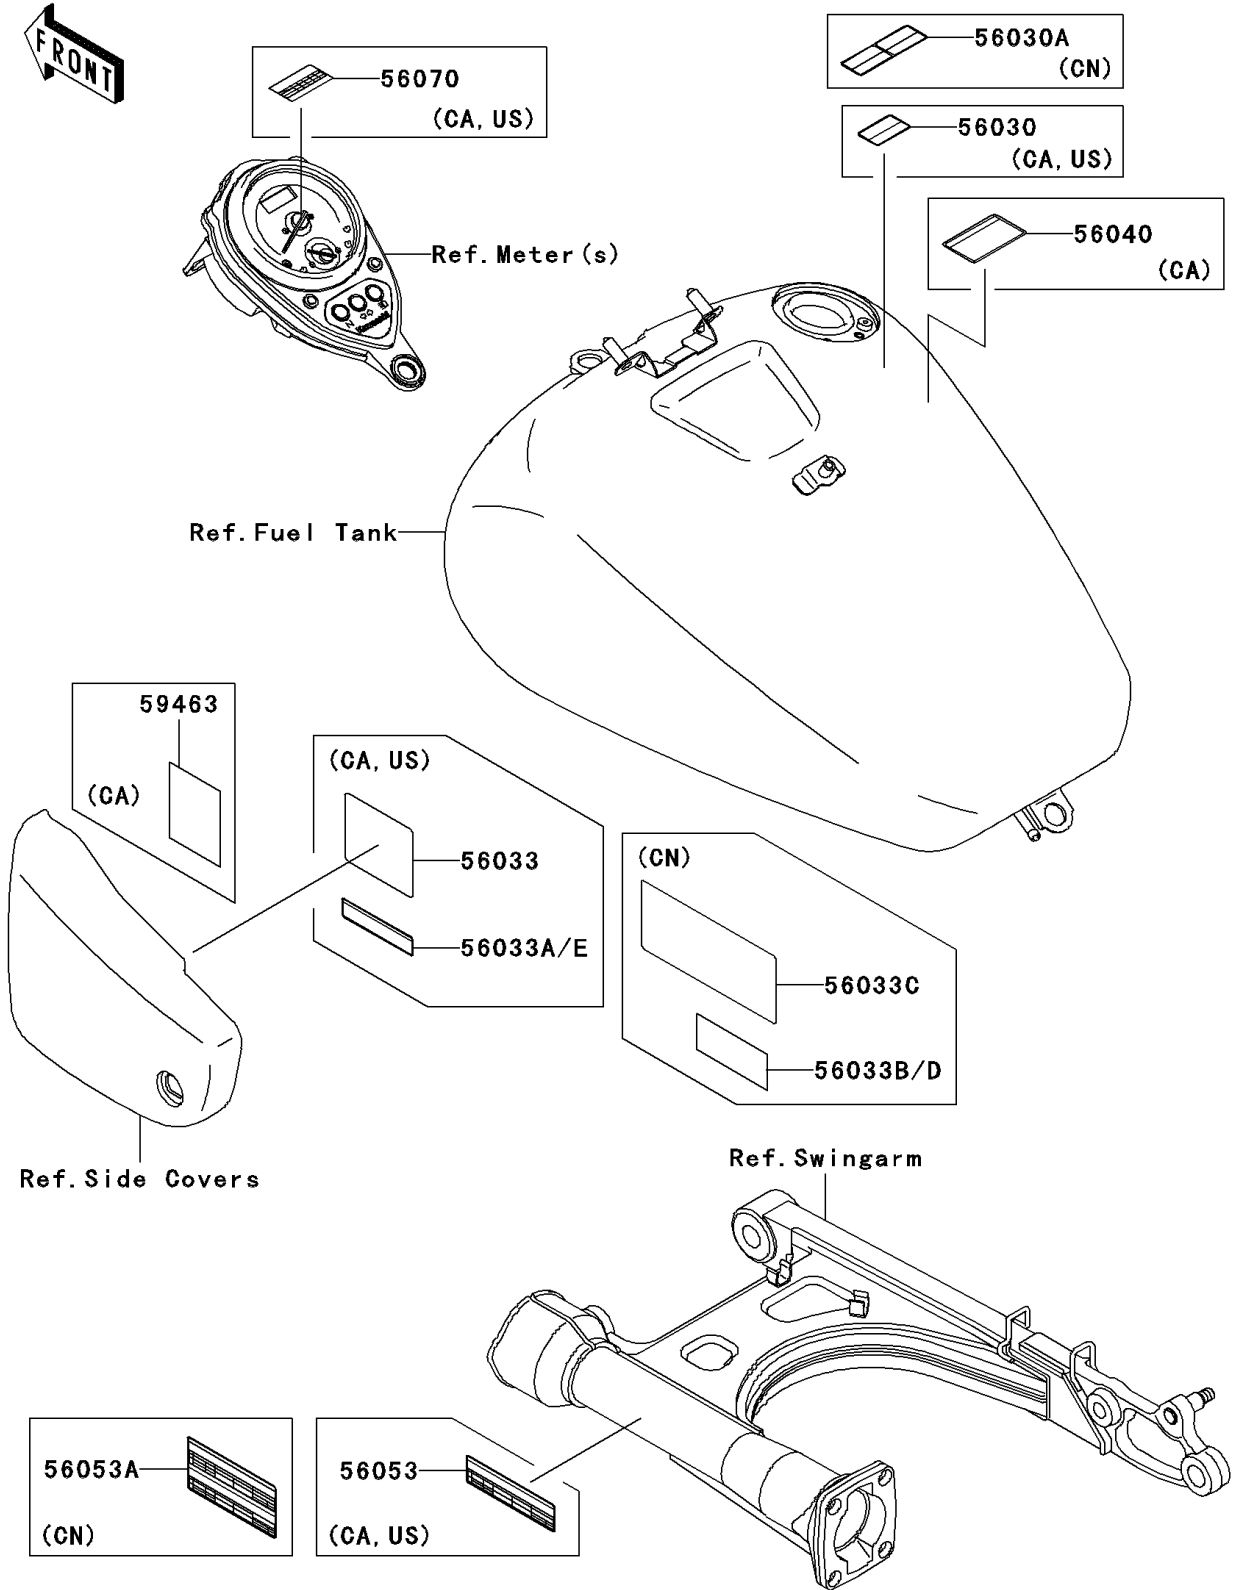

2007 Vulcan 1500 Classic PARTS DIAGRAM

Labels

F2860

2007 Vulcan 1500 Classic PARTS LIST

Labels

ITEM NAME	PART NUMBER	QUANTITY
LABEL,GASOLINE (Ref # 56030)	56030-1177	1
LABEL,GASOLINE (Ref # 56030A)	56030-1178	1
LABEL-MANUAL,DAILY SAFETY (Ref # 56033)	56033-0076	1
LABEL-MANUAL,OIL&OIL FILTER (Ref # 56033A)	56033-0164	1
LABEL-MANUAL,OIL&OIL FILTER (Ref # 56033B)	56033-0165	1
LABEL-MANUAL,DAILY SAFETY (Ref # 56033C)	56033-1117	1
LABEL-WARNING,EVAPO (Ref # 56040)	56040-1121	1
LABEL-SPECIFICATION,TIRE&LOAD (Ref # 56053)	56053-0101	1
LABEL-SPECIFICATION,TIRE&LOAD (Ref # 56053A)	56053-0102	1
LABEL-WARNING,BREAK IN CAUTION (Ref # 56070)	56070-1177	1
LABEL-CERTIFICATION,EVAPO ROUT (Ref # 59463)	59463-1546	1