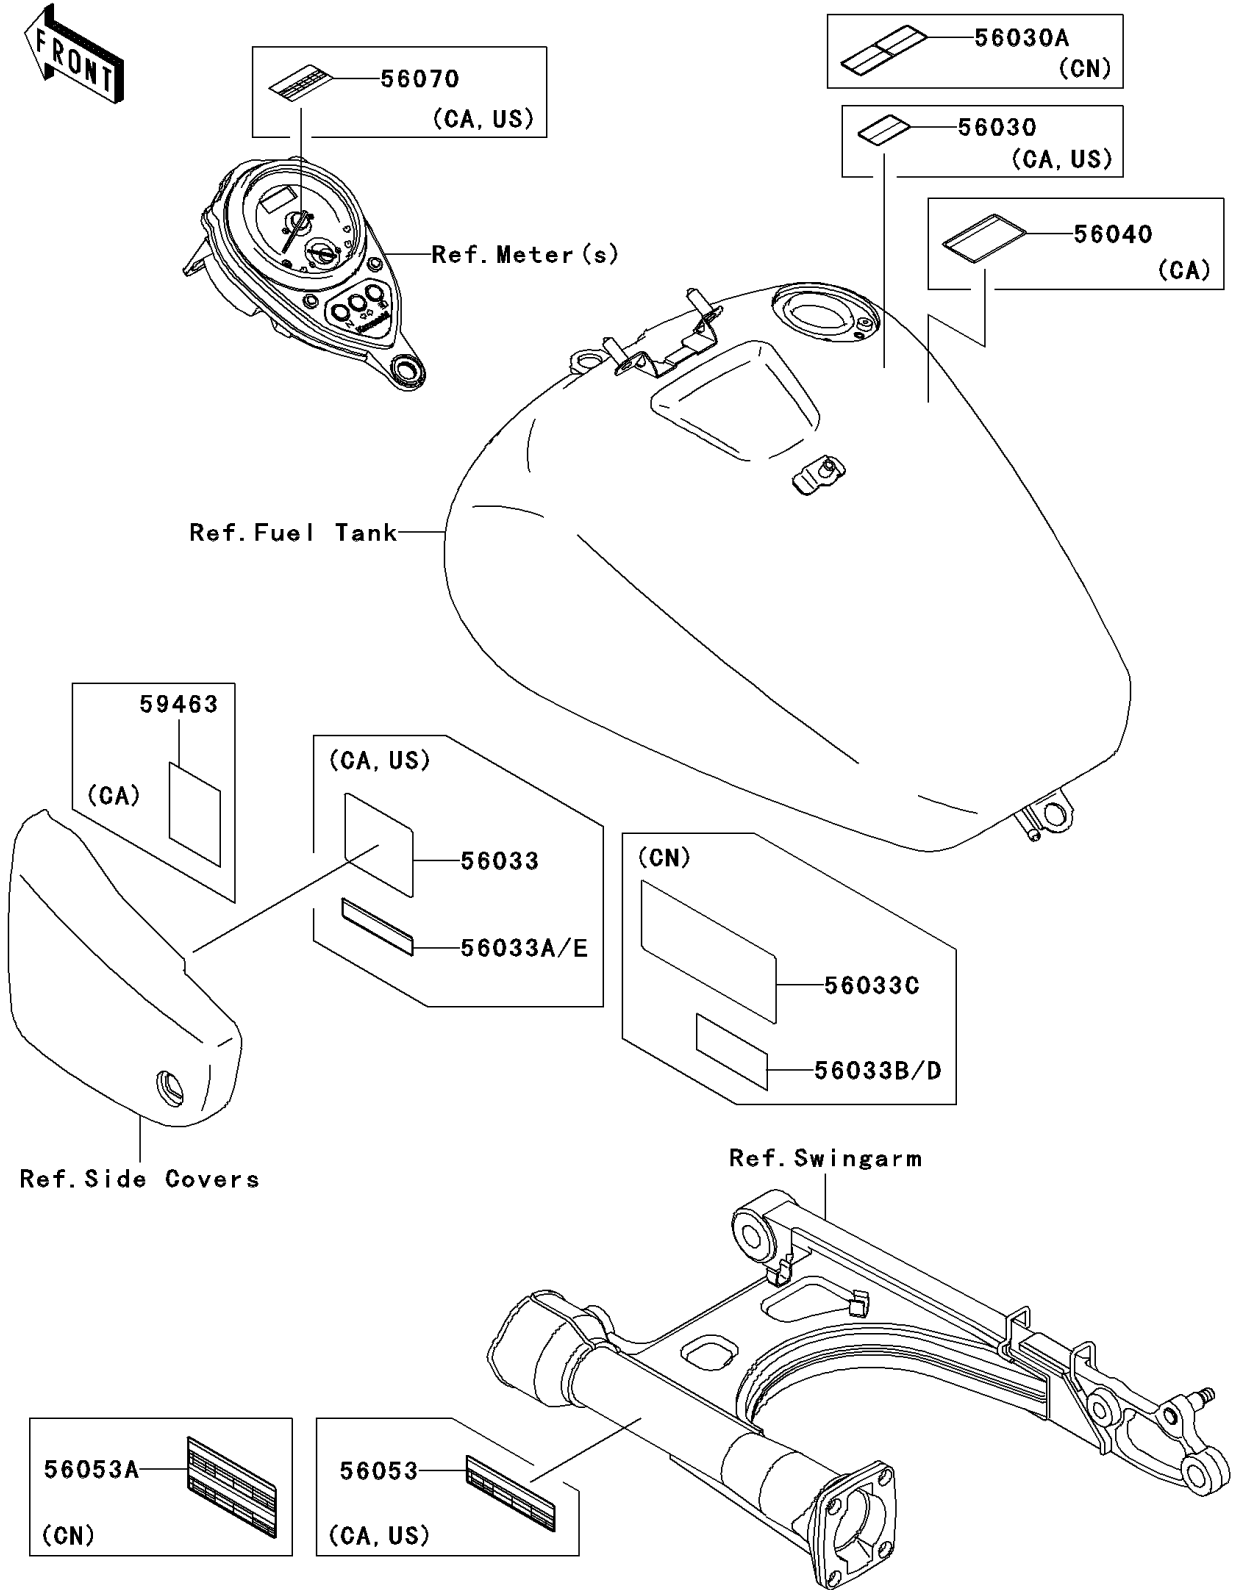

2008 Vulcan® 1500 Classic PARTS DIAGRAM

Labels

F2860

2008 Vulcan® 1500 Classic PARTS LIST

Labels

ITEM NAME	PART NUMBER	QUANTITY
LABEL,GASOLINE (Ref # 56030)	56030-1177	1
LABEL,GASOLINE (Ref # 56030A)	56030-1178	1
LABEL-MANUAL,DAILY SAFETY (Ref # 56033)	56033-0076	1
LABEL-MANUAL,OIL&OIL FILTER (Ref # 56033A)	56033-0164	1
LABEL-MANUAL,OIL&OIL FILTER (Ref # 56033B)	56033-0165	1
LABEL-MANUAL,DAILY SAFETY (Ref # 56033C)	56033-1117	1
LABEL-WARNING,EVAPO (Ref # 56040)	56040-1121	1
LABEL-SPECIFICATION,TIRE&LOAD (Ref # 56053)	56053-0101	1
LABEL-SPECIFICATION,TIRE&LOAD (Ref # 56053A)	56053-0102	1
LABEL-WARNING,BREAK IN CAUTION (Ref # 56070)	56070-1177	1
LABEL-CERTIFICATION,EVAPO ROUT (Ref # 59463)	59463-1546	1