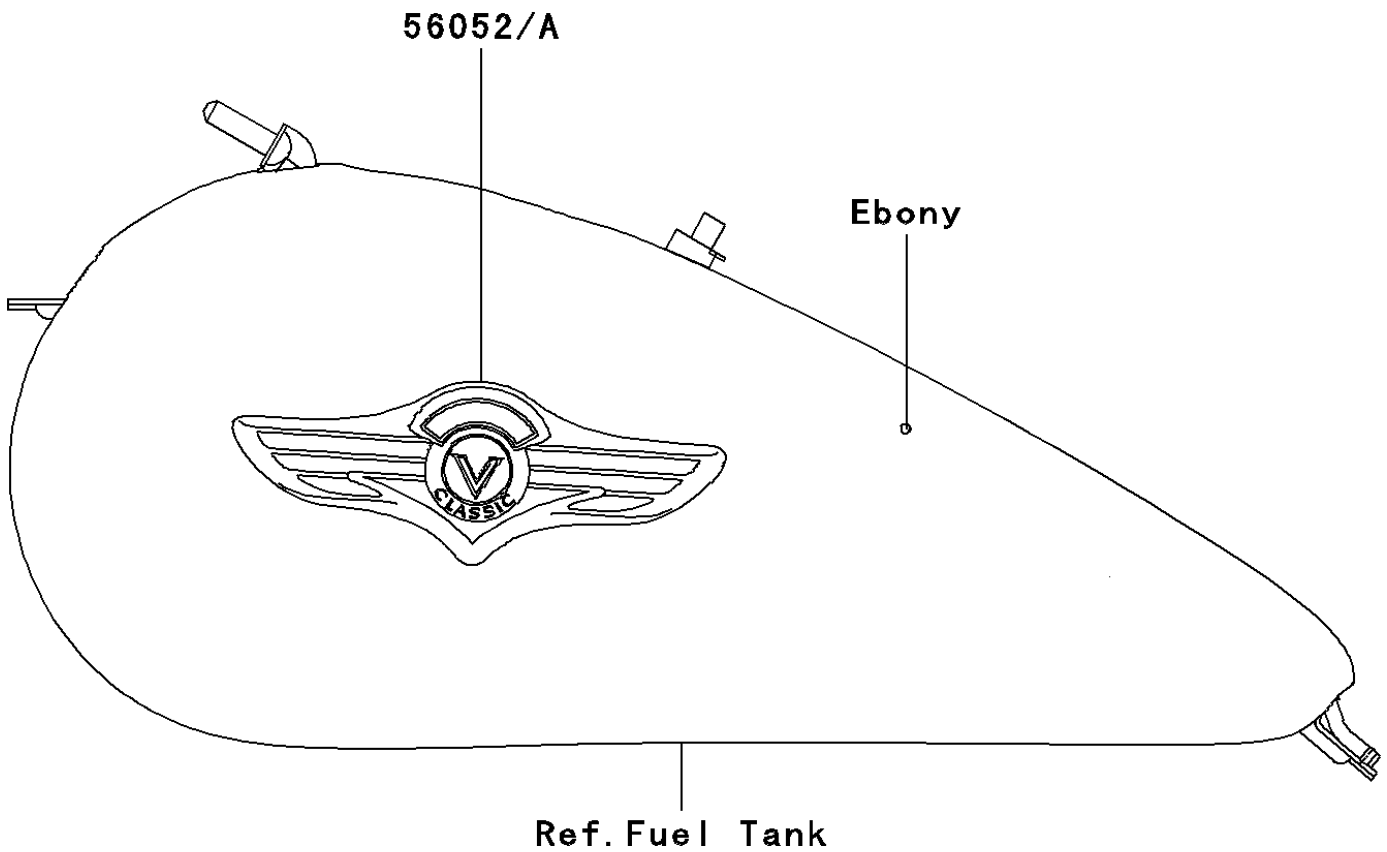

2007 Vulcan 1500 Classic PARTS DIAGRAM

Decals(Ebony)(N6F/N7F/N8F)

F2861

2007 Vulcan 1500 Classic PARTS LIST

Decals(Ebony)(N6F/N7F/N8F)

ITEM NAME	PART NUMBER	QUANTITY
MARK,FUEL TANK,LH (Ref # 56052)	56052-1195	1
MARK,FUEL TANK,RH (Ref # 56052A)	56052-1196	1