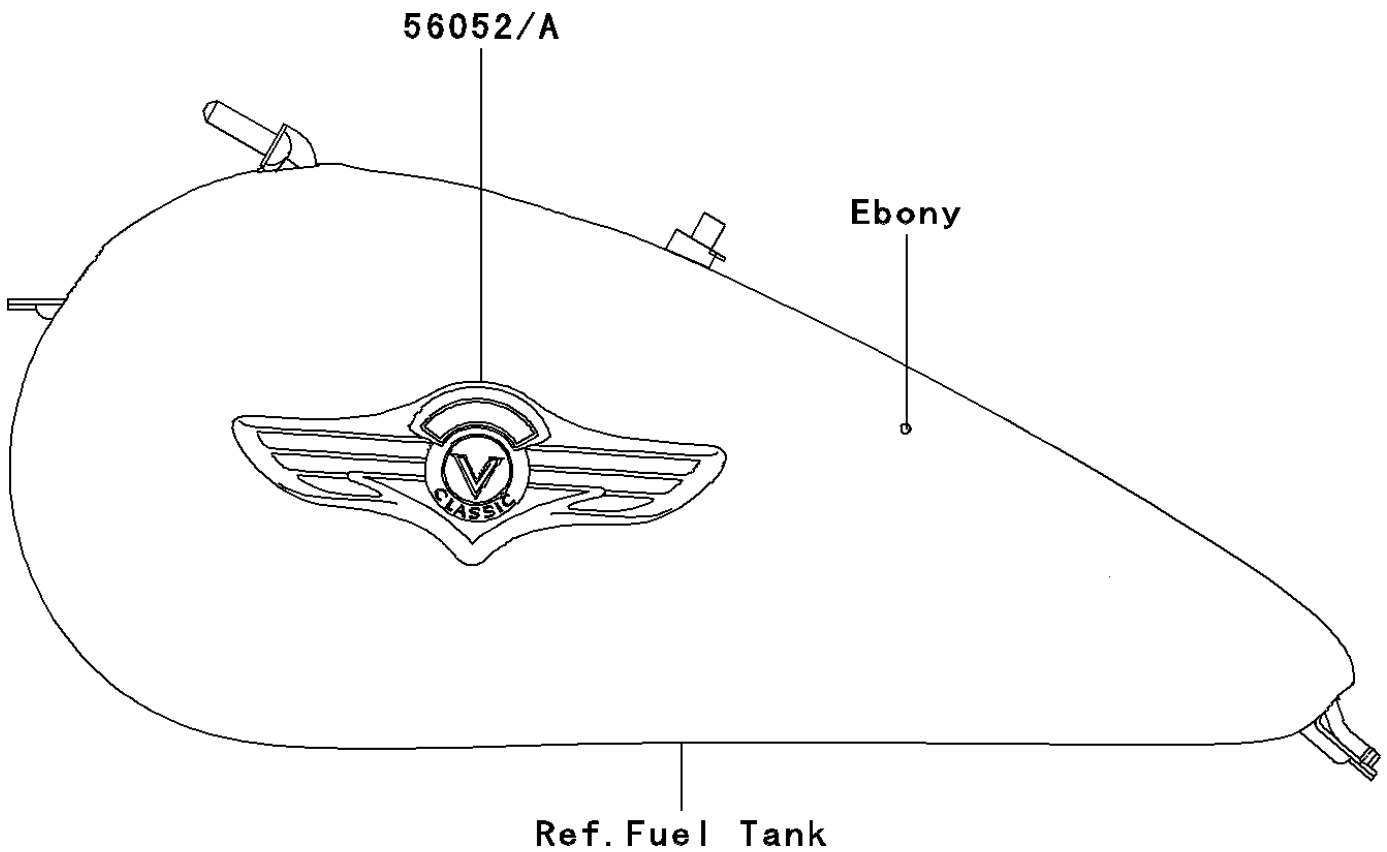

2008 Vulcan[®] 1500 Classic PARTS DIAGRAM

Decals(Ebony)(N6F/N7F/N8F)

F2861

2008 Vulcan® 1500 Classic PARTS LIST

Decals(Ebony)(N6F/N7F/N8F)

ITEM NAME

PART NUMBER

QUANTITY
