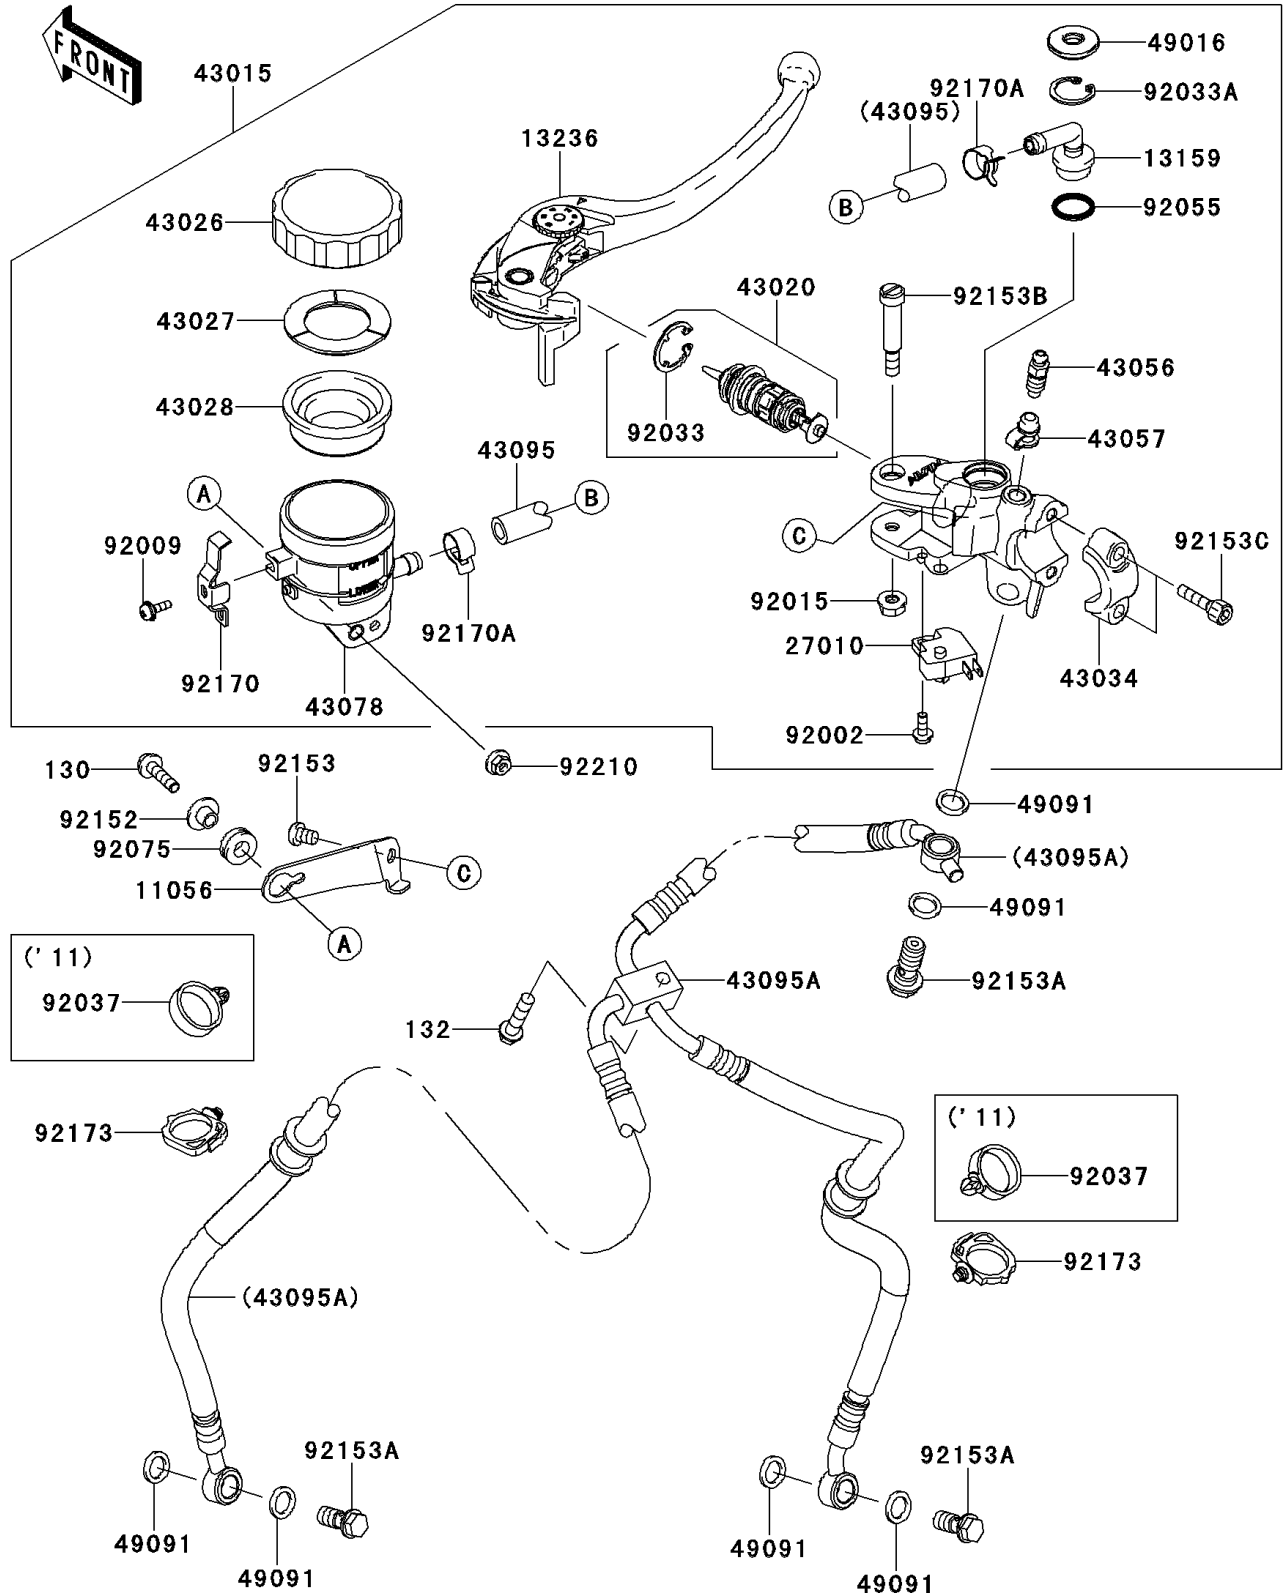

2011 NINJA® 1000 PARTS DIAGRAM

Front Master Cylinder

F2291

2011 NINJA® 1000 PARTS LIST

Front Master Cylinder

ITEM NAME	PART NUMBER	QUANTITY
BOLT-FLANGED,5X20 (Ref # 130)	130BB0520	1
BOLT-FLANGED-SMALL,6X25 (Ref # 132)	132BB0625	1
BRACKET,RESERVOIR TANK (Ref # 11056)	11056-0263	1
CONNECTOR (Ref # 13159)	13159-1061	1
LEVER-COMP,FRONT BRAKE (Ref # 13236)	13236-0103	1
SWITCH,BRAKE (Ref # 27010)	27010-0025	1
CYLINDER-ASSY-MASTER,FR (Ref # 43015)	43015-0141	1
PISTON-COMP-BRAKE (Ref # 43020)	43020-0010	1
CAP-BRAKE (Ref # 43026)	43026-1051	1
PLATE-DIAPHRAGM (Ref # 43027)	43027-1051	1
DIAPHRAGM,MASTER CYLINDER (Ref # 43028)	43028-1057	1
HOLDER-BRAKE,MASTER CYLINDER (Ref # 43034)	43034-0056	1
BREATHER-BRAKE (Ref # 43056)	43056-1056	1
CAP-BREATHER (Ref # 43057)	43057-1001	1
RESERVOIR (Ref # 43078)	43078-1099	1
HOSE-BRAKE,FR MASTER CYLINDER (Ref # 43095)	43095-0366	1
HOSE-BRAKE,FR (Ref # 43095A)	43095-0649	1
COVER-SEAL (Ref # 49016)	49016-1147	1
WASHER-SEAL,10.1X14.5X1.5 (Ref # 49091)	49091-0001	6
BOLT,SCREW,4X12 (Ref # 92002)	92002-1323	1
SCREW (Ref # 92009)	92009-1570	1
NUT,FLANGED,6MM (Ref # 92015)	92015-1528	1
RING-SNAP (Ref # 92033)	92033-0034	1
RING-SNAP,20.5MM (Ref # 92033A)	92033-1186	1
CLAMP,HOSE (Ref # 92037)	92037-1827	2
RING-O,MASTER CYLINDER (Ref # 92055)	92055-1251	1
DAMPER (Ref # 92075)	92075-161	1
COLLAR (Ref # 92152)	92152-0017	1
BOLT,6X8 (Ref # 92153)	92153-0578	1

2011 NINJA® 1000 PARTS LIST

Front Master Cylinder

ITEM NAME	PART NUMBER	QUANTITY
BOLT,OIL,L=23 (Ref # 92153A)	92153-0627	3
BOLT,LEVER (Ref # 92153B)	92153-0868	1
BOLT,SOCKET,6X22 (Ref # 92153C)	92153-1518	2
CLAMP (Ref # 92170)	92170-1090	1
CLAMP,HOSE (Ref # 92170A)	92170-1091	2
NUT,FLANGED,5MM (Ref # 92210)	92210-0007	1