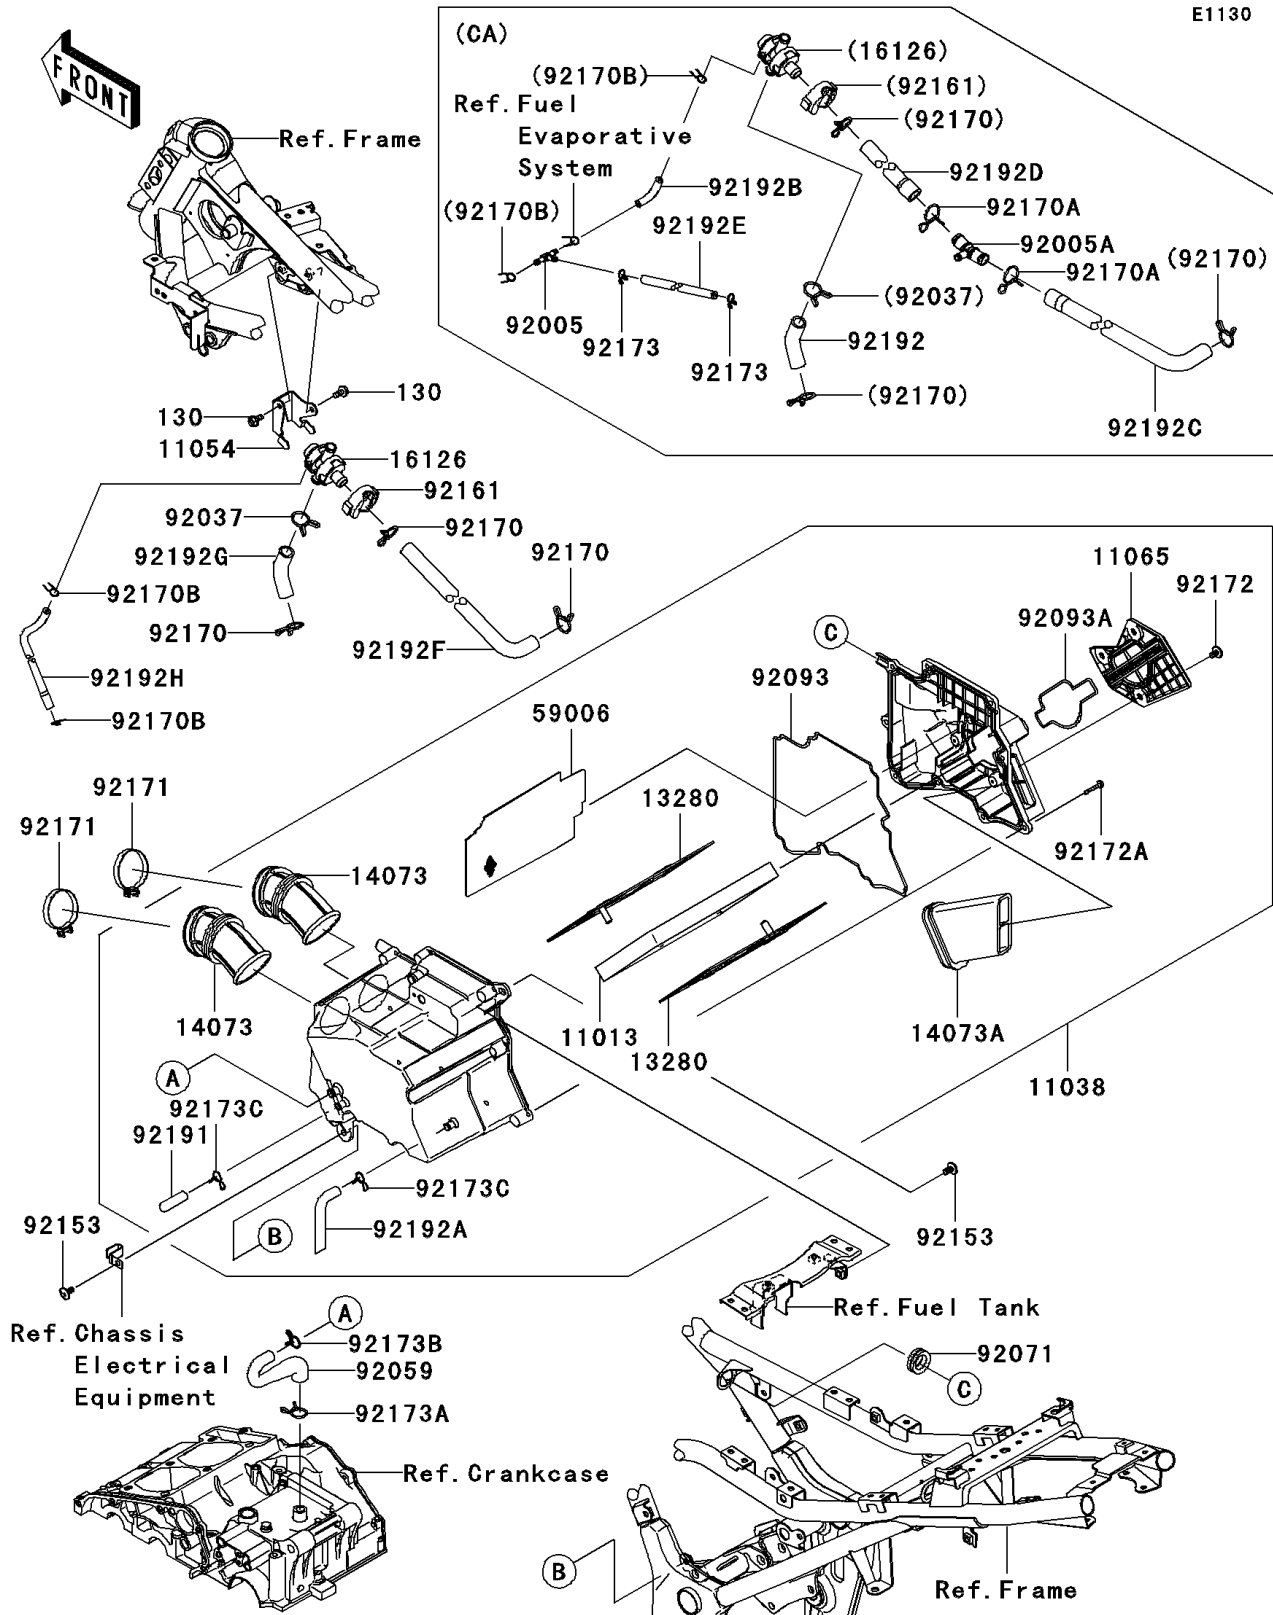

2012 NINJA® 250R PARTS DIAGRAM

Air Cleaner

E1130

2012 NINJA® 250R PARTS LIST

Air Cleaner

ITEM NAME	PART NUMBER	QUANTITY
ELEMENT-AIR FILTER (Ref # 11013)	11013-0020	1
CASE-ASSY-AIR FILTER (Ref # 11038)	11038-0030	1
BRACKET (Ref # 11054)	11054-1785	1
CAP (Ref # 11065)	11065-0185	1
HOLDER,ELEMENT (Ref # 13280)	13280-0226	2
DUCT,CARBURETOR (Ref # 14073)	14073-0146	2
DUCT,INTAKE (Ref # 14073A)	14073-0147	1
VALVE,AIR CUT (Ref # 16126)	16126-0055	1
ARRESTER-FLAME (Ref # 59006)	59006-0014	1
CLAMP (Ref # 92037)	92037-1593	1
TUBE,BREAHER (Ref # 92059)	92059-1676	1
GROMMET (Ref # 92071)	92071-1047	1
SEAL,CASE-AIR FILTER (Ref # 92093)	92093-0078	1
SEAL,CAP (Ref # 92093A)	92093-0144	1
BOLT,SOCKET,6X12 (Ref # 92153)	92153-1948	2
DAMPER (Ref # 92161)	92161-0482	1
CLAMP (Ref # 92170)	92170-1017	3
CLAMP (Ref # 92170B)	92170-1450	2
CLAMP (Ref # 92171)	92171-1553	2
SCREW,6X10 (Ref # 92172)	92172-0005	3
SCREW,TAPPING,5X25 (Ref # 92172A)	92172-0296	9
CLAMP,20MM (Ref # 92173A)	92173-0190	1
CLAMP,14MM (Ref # 92173B)	92173-0192	1
CLAMP,11.6MM (Ref # 92173C)	92173-0198	2
TUBE,8X12X40 (Ref # 92191)	92191-1795	1
TUBE,8X12X120 (Ref # 92192A)	92192-0446	1
BOLT-FLANGED,6X12 (Ref # 130)	130BB0612	2
FITTING,TUBE,T-TYPE (Ref # 92005)	92005-1017	1
FITTING (Ref # 92005A)	92005-1373	1

2012 NINJA® 250R PARTS LIST

Air Cleaner

ITEM NAME	PART NUMBER	QUANTITY
CLAMP,TUBE (Ref # 92170A)	92170-1445	2
CLAMP (Ref # 92173)	92173-0050	2
TUBE,ASV-HEAD (Ref # 92192)	92192-0425	1
TUBE,ASV-FITTING (Ref # 92192B)	92192-0469	1
TUBE,A/C-FITTING (Ref # 92192C)	92192-0470	1
TUBE,ASV-FITTING (Ref # 92192D)	92192-0471	1
TUBE,CARB.FITTING (Ref # 92192E)	92192-0710	1
TUBE,ACV-AIR FILTER (Ref # 92192F)	92192-0899	1
TUBE,ACV-HEAD (Ref # 92192G)	92192-0900	1
TUBE,ACV-CARB. (Ref # 92192H)	92192-0901	1