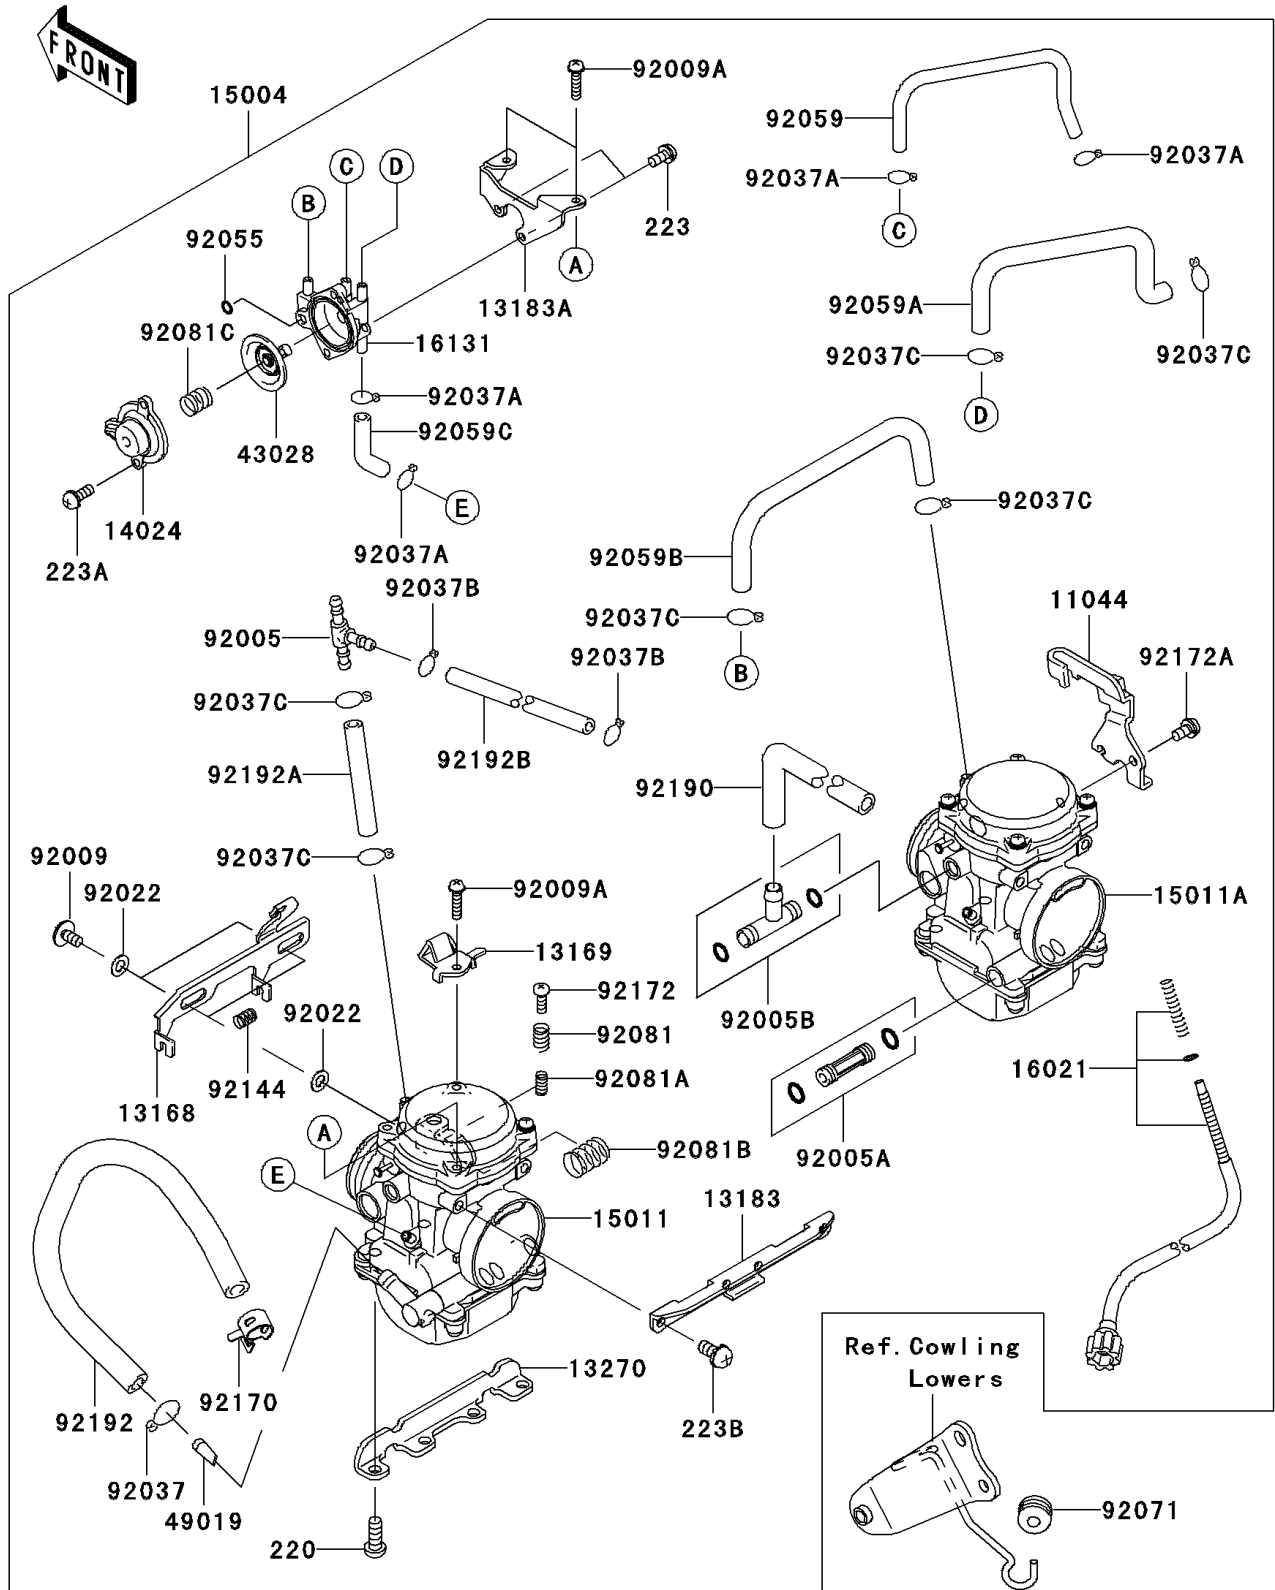

2012 NINJA® 250R PARTS DIAGRAM

Carburetor

E1611