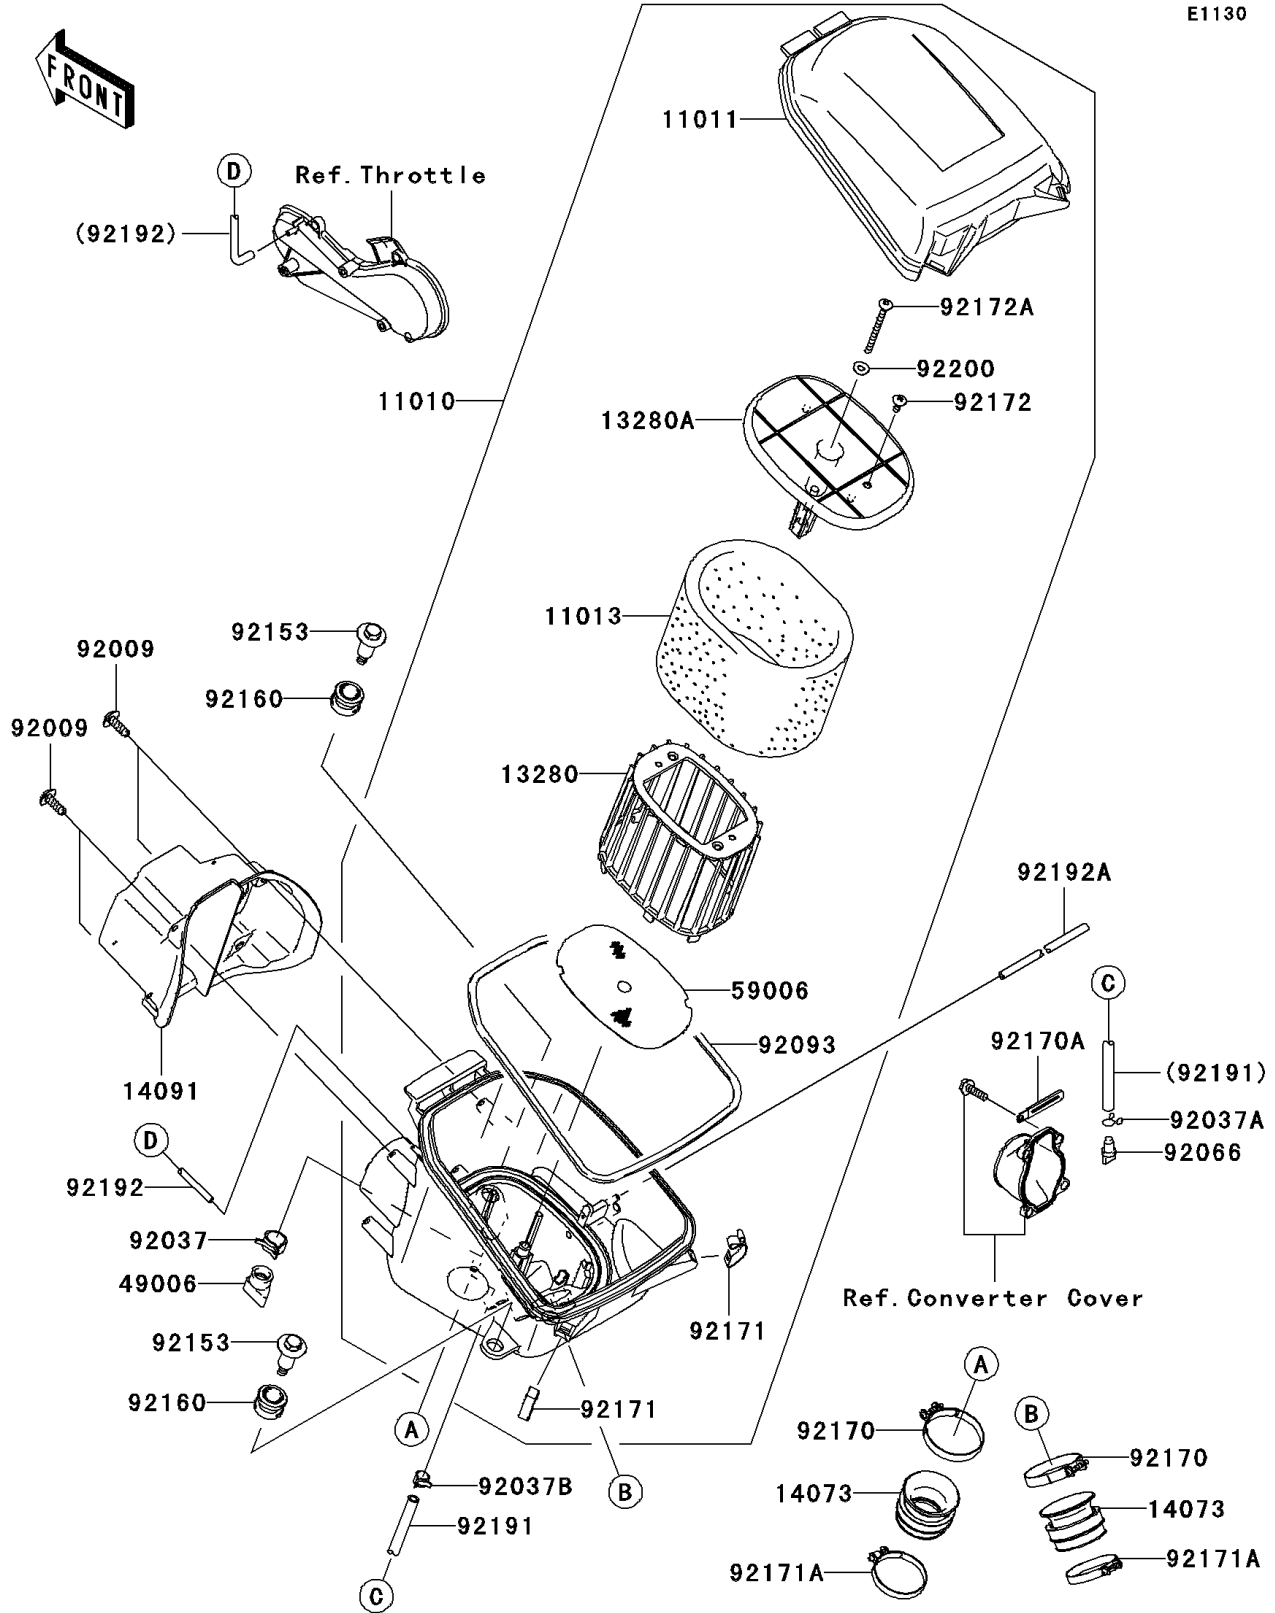

# 2008 Brute Force® 750 4x4i PARTS DIAGRAM

Air Cleaner

E1130

## 2008 Brute Force® 750 4x4i PARTS LIST

### Air Cleaner

ITEM NAME	PART NUMBER	QUANTITY
FILTER-ASSY-AIR,F.BLACK (Ref # 11010)	11010-0152-6Z	1
CASE-AIR FILTER,UPP,F.BLACK (Ref # 11011)	11011-0017-6Z	1
ELEMENT-AIR FILTER (Ref # 11013)	11013-0021	1
HOLDER (Ref # 13280)	13280-0232	1
HOLDER (Ref # 13280A)	13280-0233	1
DUCT (Ref # 14073)	14073-0160	2
COVER,FR (Ref # 14091)	14091-0164	1
BOOT (Ref # 49006)	49006-1292	1
ARRESTER-FLAME (Ref # 59006)	59006-0015	1
SCREW,TAPPING (Ref # 92009)	92009-1113	4
CLAMP,HOSE CLIP (Ref # 92037)	92037-1460	1
CLAMP,TUBE (Ref # 92037A)	92037-147	1
CLAMP,TUBE (Ref # 92037B)	92037-1505	1
PLUG,DRAIN (Ref # 92066)	92066-1211	1
SEAL (Ref # 92093)	92093-0083	1
BOLT,FLANGED,6X28.7 (Ref # 92153)	92153-1052	2
DAMPER (Ref # 92160)	92160-1594	2
CLAMP (Ref # 92170)	92170-1448	2
CLAMP (Ref # 92170A)	92170-1514	1
CLAMP (Ref # 92171)	92171-0225	2
CLAMP (Ref # 92171A)	92171-0722	2
SCREW (Ref # 92172)	92172-0297	1
SCREW (Ref # 92172A)	92172-0300	1
TUBE,7X11X470 (Ref # 92191)	92191-1531	1
TUBE (Ref # 92192)	92192-0448	1
TUBE (Ref # 92192A)	92192-0449	1
WASHER (Ref # 92200)	92200-0364	1