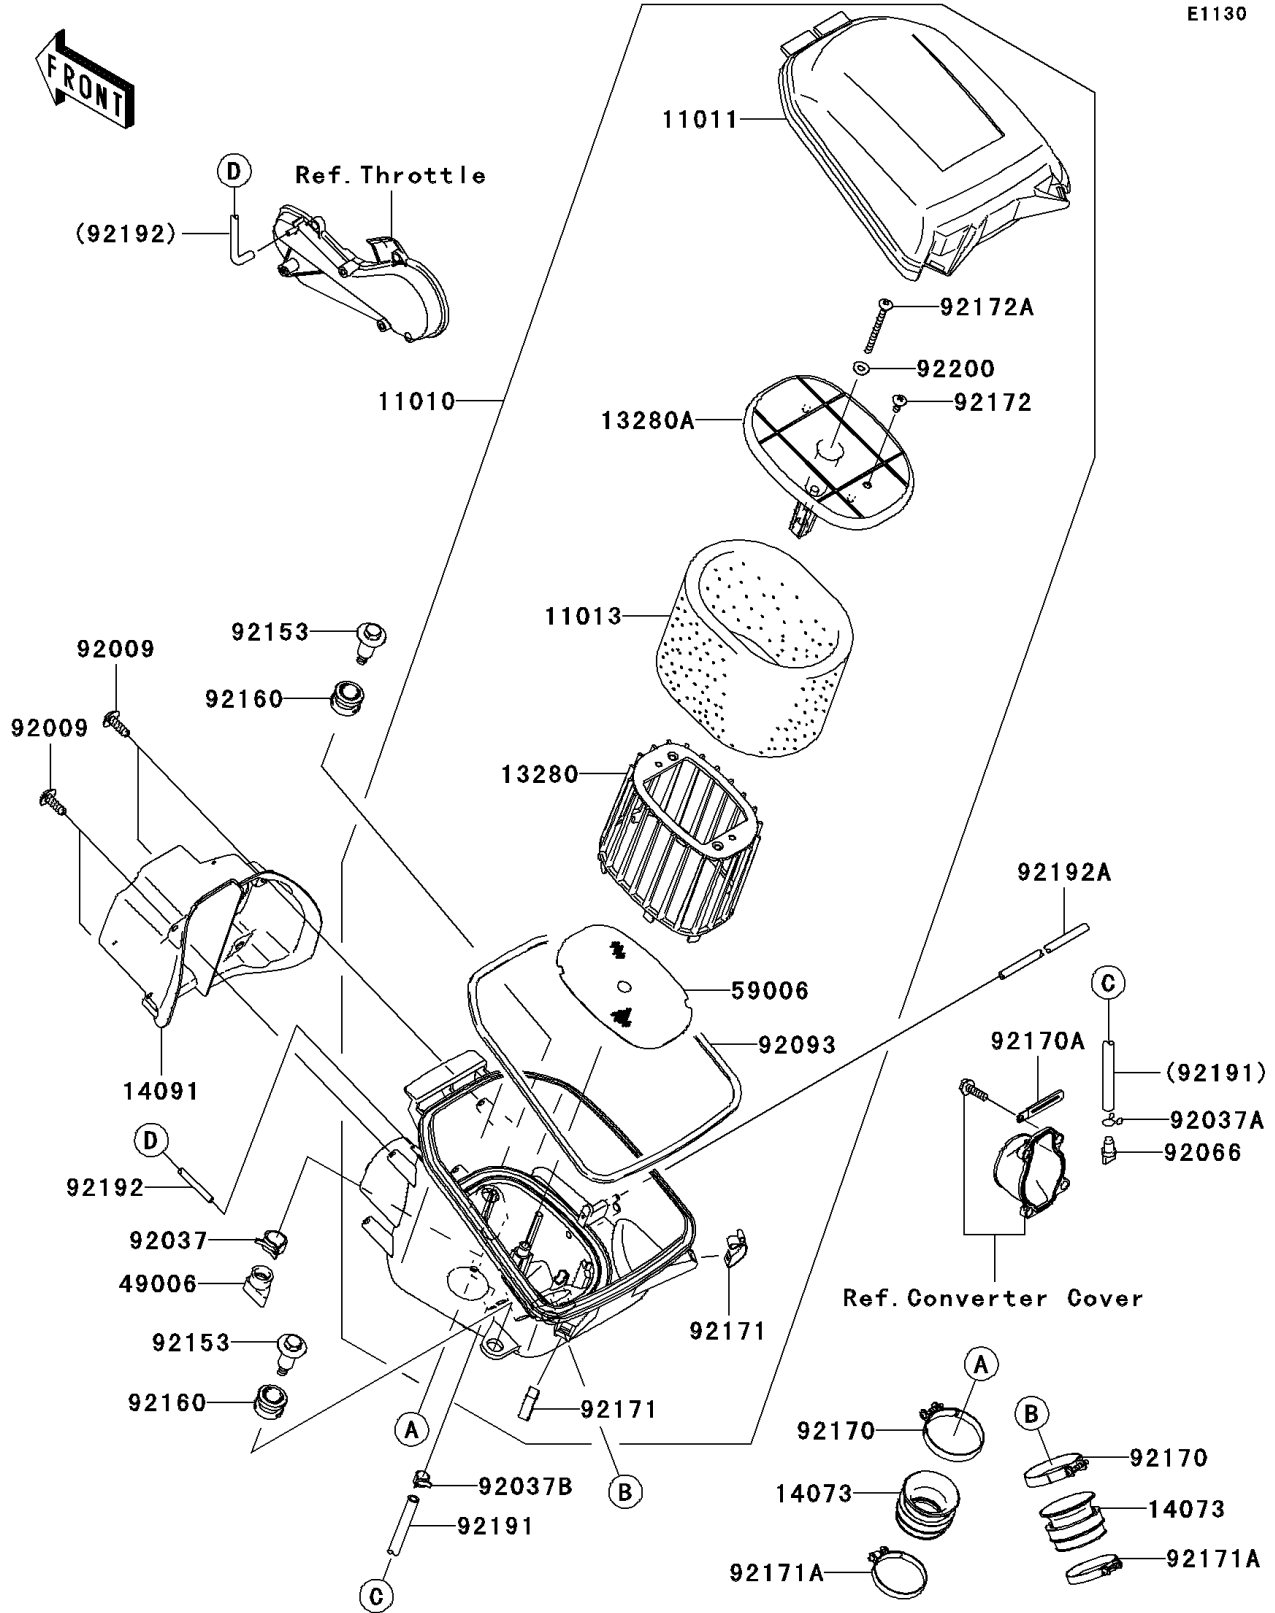

2010 Brute Force® 750 4x4i PARTS DIAGRAM

Air Cleaner

E1130

2010 Brute Force® 750 4x4i PARTS LIST

Air Cleaner

ITEM NAME	PART NUMBER	QUANTITY
FILTER-ASSY-AIR,F.BLACK (Ref # 11010)	11010-0152-6Z	1
CASE-AIR FILTER,UPP,F.BLACK (Ref # 11011)	11011-0017-6Z	1
ELEMENT-AIR FILTER (Ref # 11013)	11013-0021	1
HOLDER (Ref # 13280)	13280-0232	1
HOLDER (Ref # 13280A)	13280-0233	1
DUCT (Ref # 14073)	14073-0160	2
COVER,FR (Ref # 14091)	14091-0164	1
BOOT (Ref # 49006)	49006-1292	1
ARRESTER-FLAME (Ref # 59006)	59006-0015	1
SCREW,TAPPING (Ref # 92009)	92009-1113	4
CLAMP,HOSE CLIP (Ref # 92037)	92037-1460	1
CLAMP,TUBE (Ref # 92037A)	92037-147	1
CLAMP,TUBE (Ref # 92037B)	92037-1505	1
PLUG,DRAIN (Ref # 92066)	92066-1211	1
SEAL (Ref # 92093)	92093-0083	1
BOLT,FLANGED,6X28.7 (Ref # 92153)	92153-1052	2
DAMPER (Ref # 92160)	92160-1594	2
CLAMP (Ref # 92170)	92170-1448	2
CLAMP (Ref # 92170A)	92170-1514	1
CLAMP (Ref # 92171)	92171-0225	2
CLAMP (Ref # 92171A)	92171-0722	2
SCREW (Ref # 92172)	92172-0297	1
SCREW (Ref # 92172A)	92172-0300	1
TUBE,7X11X470 (Ref # 92191)	92191-1531	1
TUBE (Ref # 92192)	92192-0448	1
TUBE (Ref # 92192A)	92192-0449	1
WASHER (Ref # 92200)	92200-0364	1