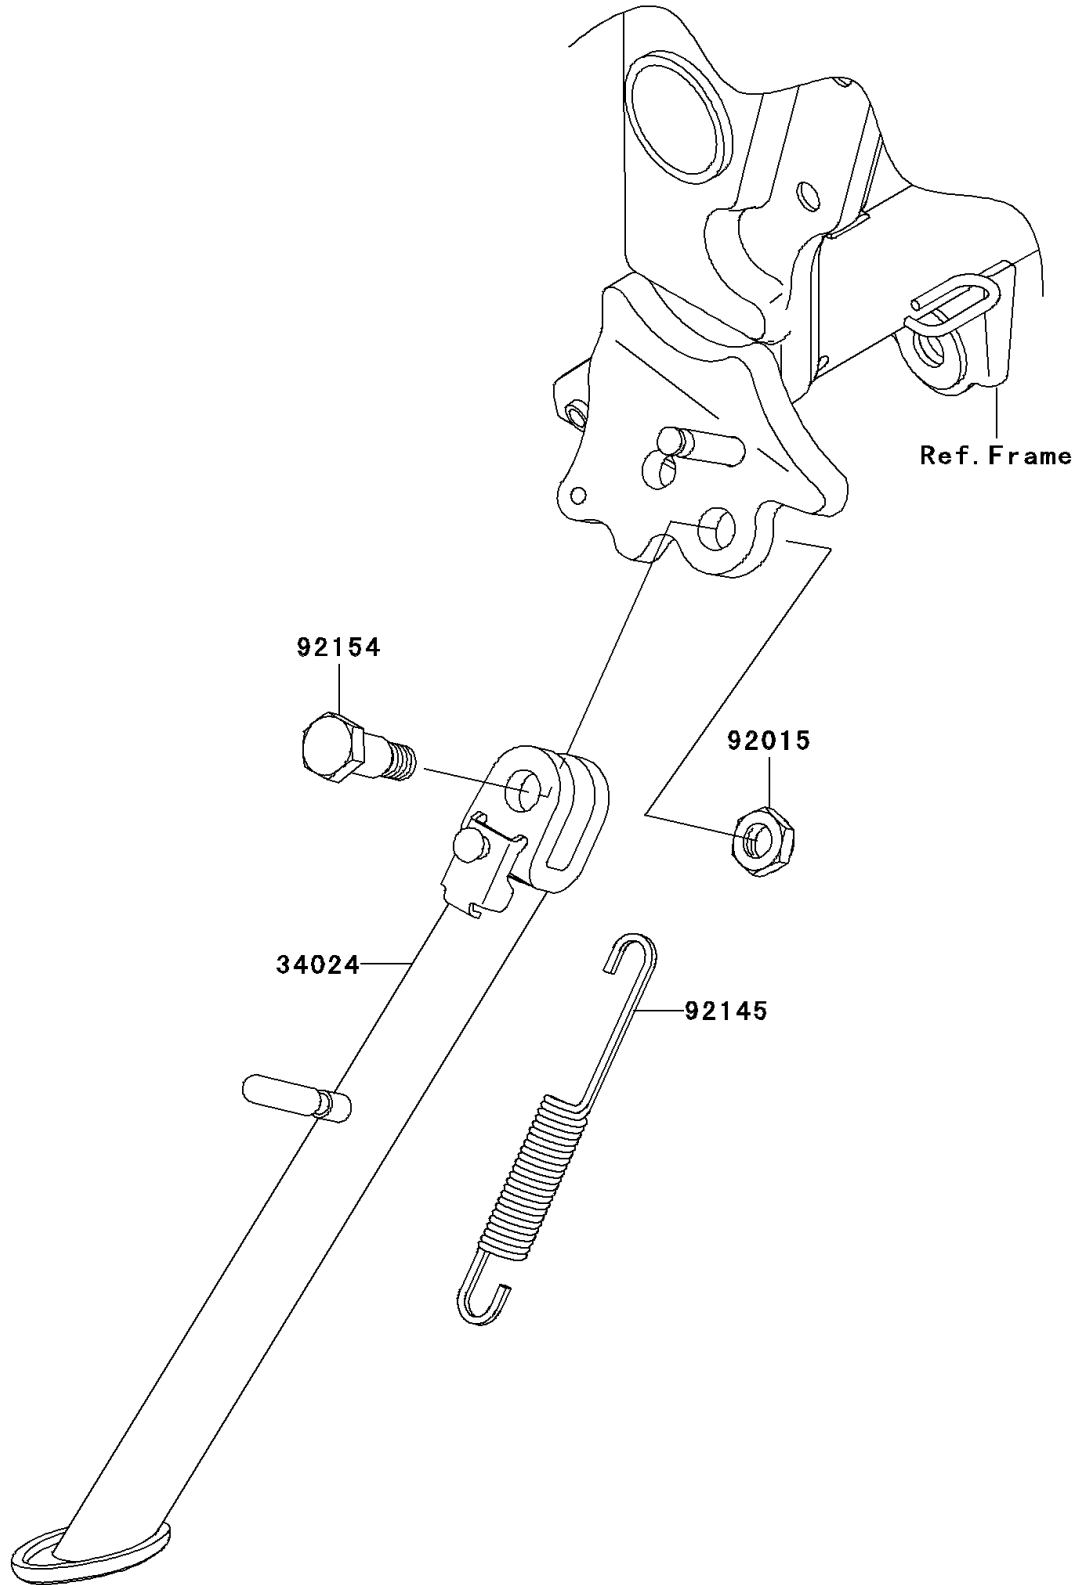

2012 NINJA® 250R PARTS DIAGRAM

Stand(s)

F2190

2012 NINJA® 250R PARTS LIST

Stand(s)

ITEM NAME	PART NUMBER	QUANTITY
STAND-SIDE,F.S.BLACK (Ref # 34024)	34024-0091-18R	1
NUT,LOCK,10MM,BLACK (Ref # 92015)	92015-1188	1
SPRING,SIDE STAND (Ref # 92145)	92145-0804	1
BOLT,SIDE STAND (Ref # 92154)	92154-0412	1