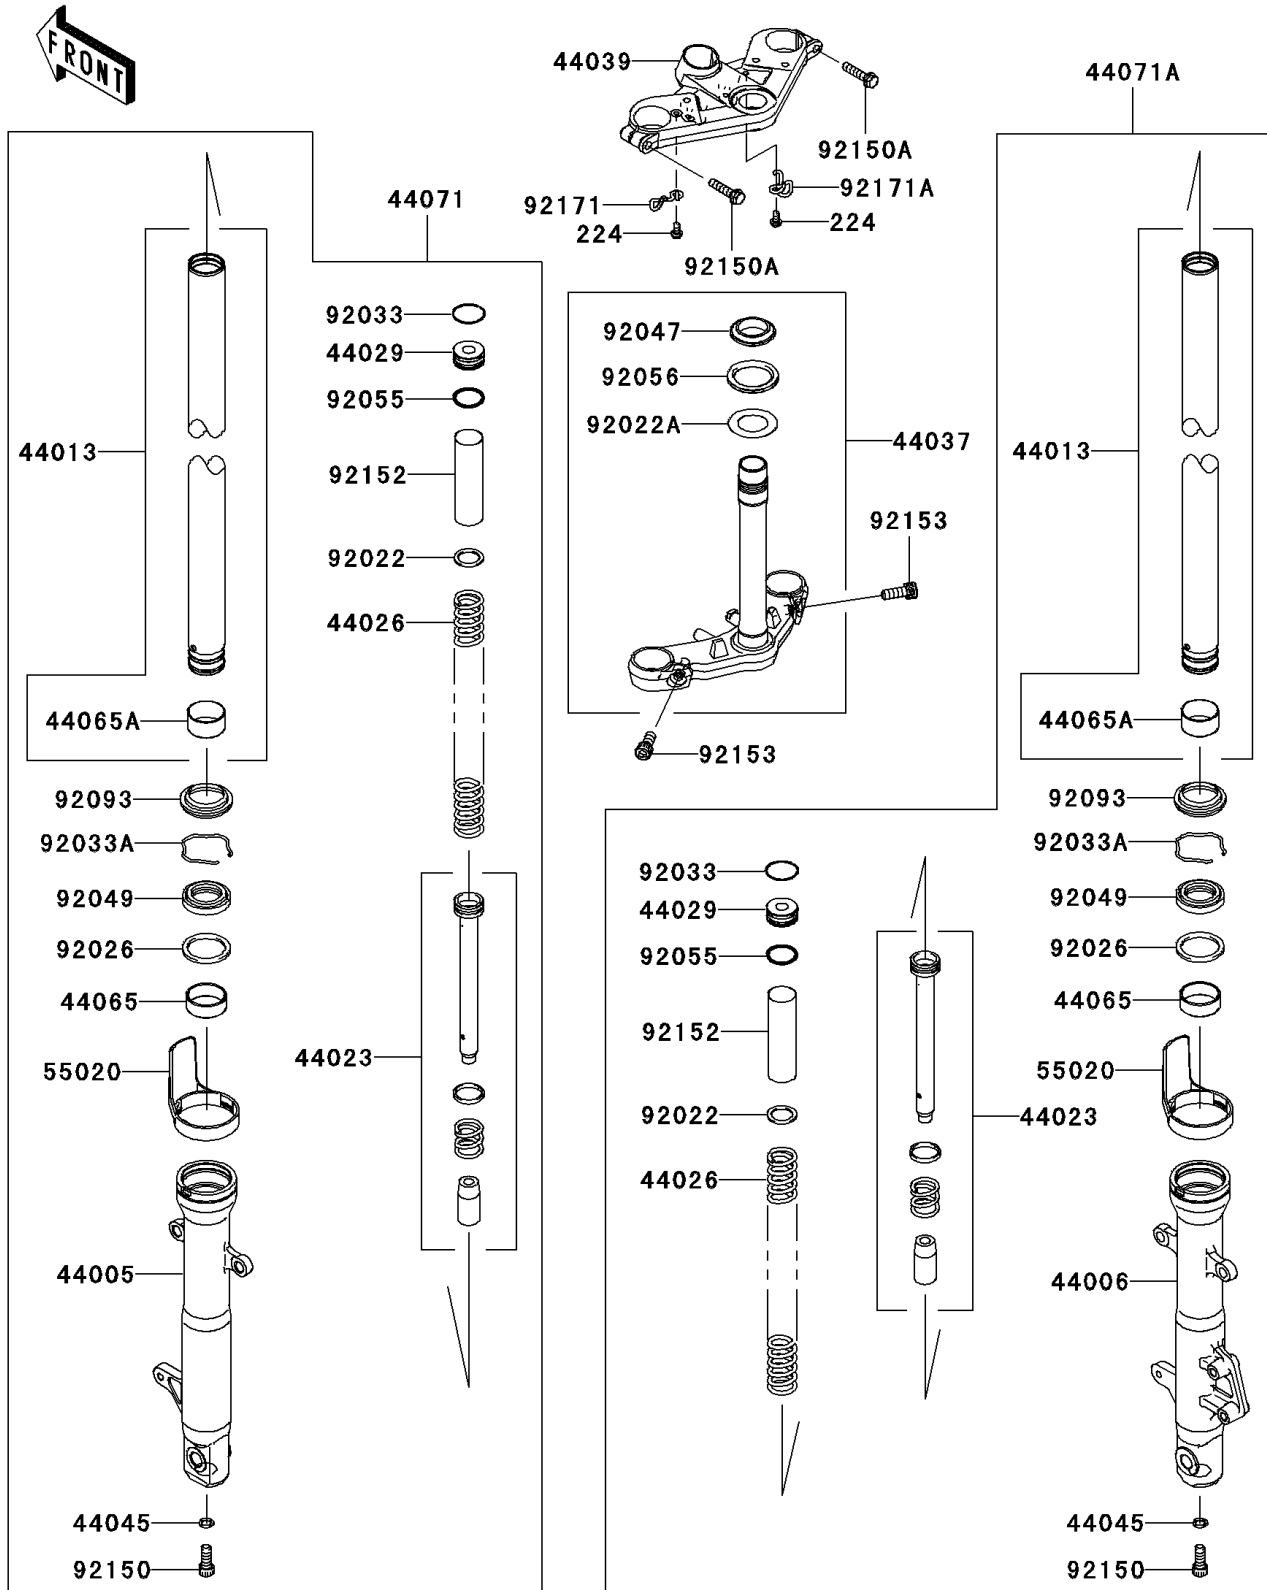

2012 NINJA® 250R PARTS DIAGRAM

Front Fork

F2340

2012 NINJA® 250R PARTS LIST

Front Fork

ITEM NAME	PART NUMBER	QUANTITY
SCREW-PAN-WP-CROS,6X12 (Ref # 224)	224AB0612	2
PIPE-LEFT FORK OUTER,F.S.BLACK (Ref # 44005)	44005-0080-18R	1
PIPE-RIGHT FORK OUTER,F.S.BLACK (Ref # 44006)	44006-0076-18R	1
PIPE-FORK INNER (Ref # 44013)	44013-0117	2
CYLINDER-SET-FORK (Ref # 44023)	44023-0067	2
SPRING-FRONT FORK (Ref # 44026)	44026-0126	2
SEAT-FORK SPRING (Ref # 44029)	44029-1127	2
HOLDER-FORK UNDER,F.BLACK (Ref # 44037)	44037-0112-21	1
HOLDER-FORK UPPER,F.S.BLACK (Ref # 44039)	44039-0056-18R	1
GASKET,FORK CYLINDER BOLT (Ref # 44045)	44045-051	2
BUSHING-FRONT FORK (Ref # 44065)	44065-1109	2
BUSHING-FRONT FORK,INNER PIPE (Ref # 44065A)	44065-1110	2
DAMPER-ASSY,FORK,LH,F.S.BLACK (Ref # 44071)	44071-0686-18R	1
DAMPER-ASSY,FORK,RH,F.S.BLACK (Ref # 44071A)	44071-0687-18R	1
GUARD,INNER TUBE (Ref # 55020)	55020-0329	2
WASHER (Ref # 92022)	92022-1879	2
WASHER,30.5X50X0.6 (Ref # 92022A)	92022-231	1
SPACER,FORK (Ref # 92026)	92026-1443	2
RING-SNAP (Ref # 92033)	92033-1236	2
RING-SNAP (Ref # 92033A)	92033-1286	2
RACE,STEERING STEM BEARING (Ref # 92047)	92047-012	1
SEAL-OIL,FORK OUTER (Ref # 92049)	92049-1421	2
RING-O,FORK SPRING SEAT (Ref # 92055)	92055-1384	2
SEAL-OIL,STEERING STEM (Ref # 92056)	92056-003	1
SEAL,FORK OUTER (Ref # 92093)	92093-1367	2
BOLT,SOCKET,8X18 (Ref # 92150)	92150-1432	2
BOLT (Ref # 92150A)	92150-1610	2
COLLAR,FORK,L=100 (Ref # 92152)	92152-0719	2
BOLT,SOCKET,10X25 (Ref # 92153)	92153-0301	2

2012 NINJA® 250R PARTS LIST

Front Fork

ITEM NAME	PART NUMBER	QUANTITY
CLAMP,LH (Ref # 92171)	92171-1857	1
CLAMP,RH (Ref # 92171A)	92171-1947	1