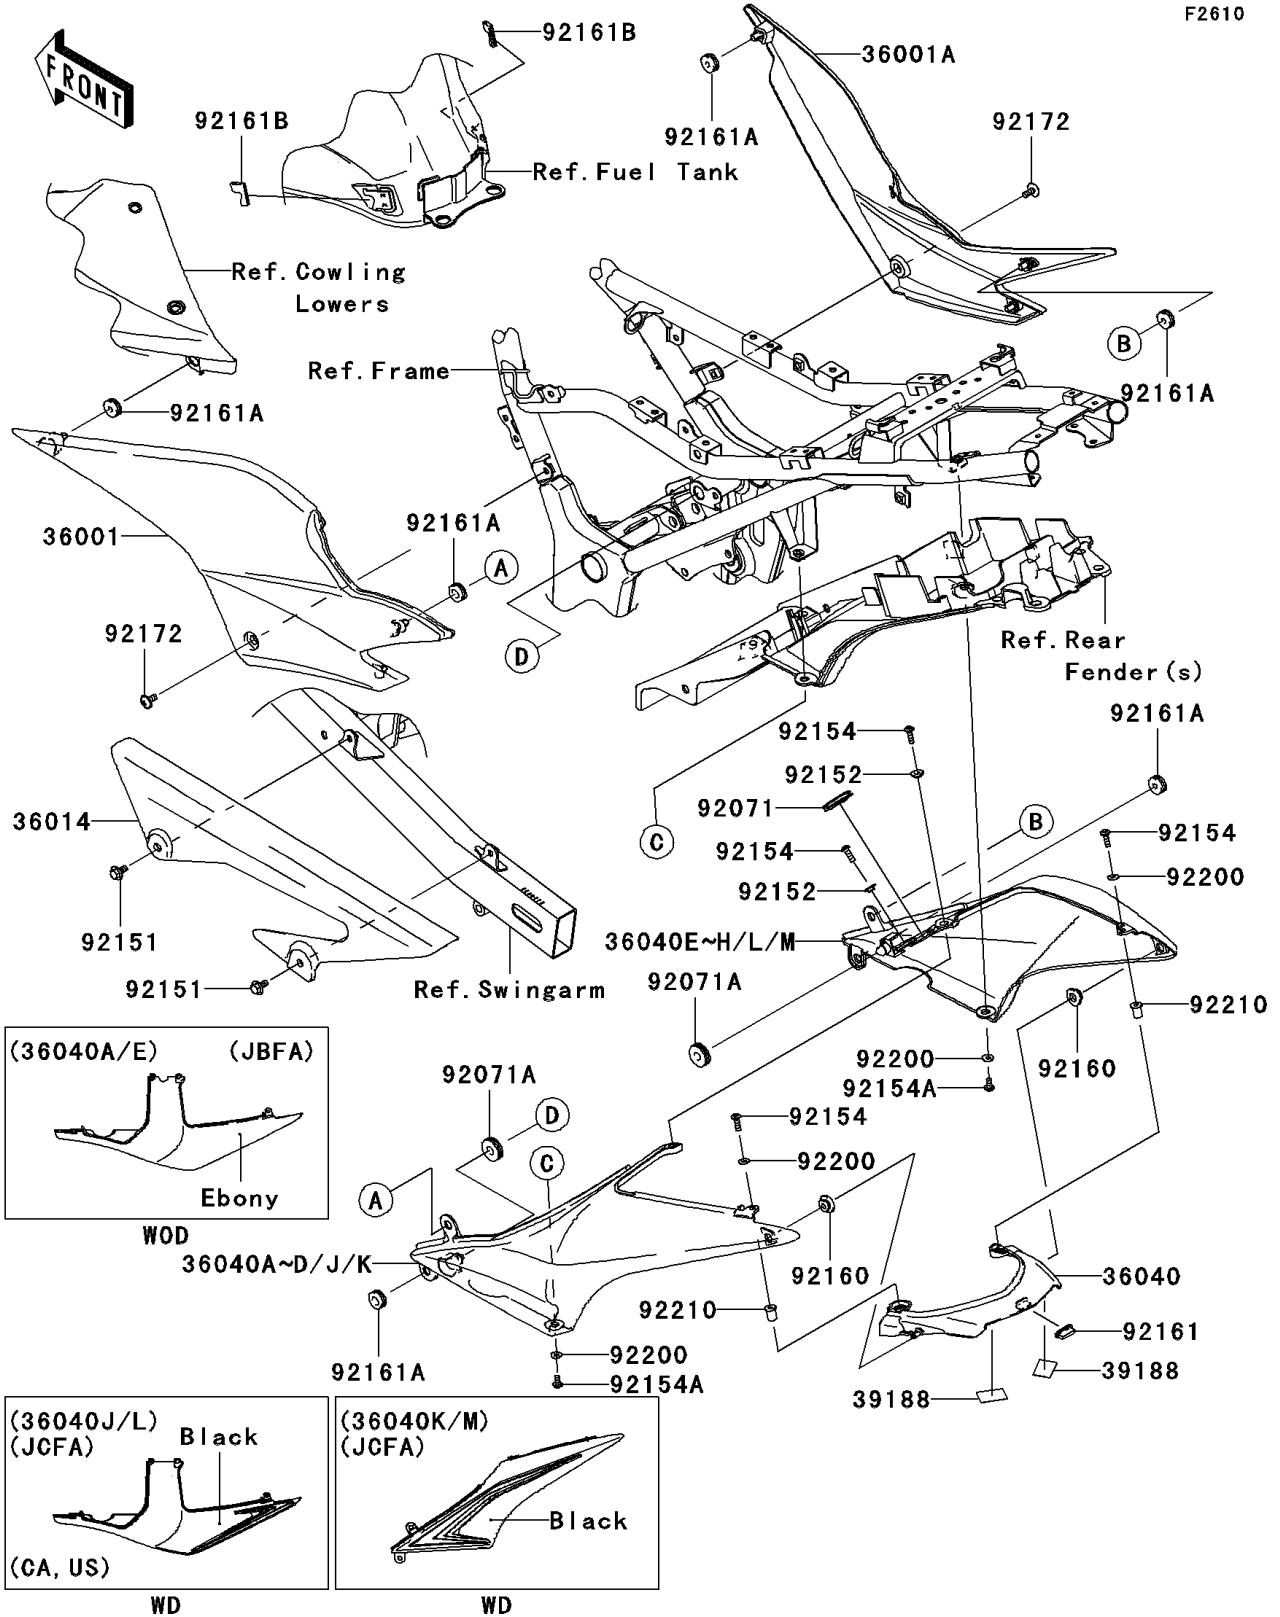

2012 NINJA® 250R PARTS DIAGRAM

Side Covers/Chain Cover

F2610

2012 NINJA® 250R PARTS LIST

Side Covers/Chain Cover

ITEM NAME	PART NUMBER	QUANTITY
COVER-SIDE,LH,F.BLACK (Ref # 36001)	36001-0113-6Z	1
COVER-SIDE,RH,F.BLACK (Ref # 36001A)	36001-0114-6Z	1
CASE-CHAIN (Ref # 36014)	36014-0036	1
COVER-TAIL,CNT,F.BLACK (Ref # 36040)	36040-0063-6Z	1
COVER-TAIL,LH,C.L.GREEN (Ref # 36040C)	36040-0114-15P	1
COVER-TAIL,RH,C.L.GREEN (Ref # 36040G)	36040-0115-15P	1
TAPE (Ref # 39188)	39188-0008	2
GROMMET (Ref # 92071)	92071-0034	1
GROMMET (Ref # 92071A)	92071-056	2
BOLT,FLANGED,6X13 (Ref # 92151)	92151-1703	2
COLLAR (Ref # 92152)	92152-0747	2
BOLT,SOCKET,5X16 (Ref # 92154)	92154-0182	4
BOLT,SOCKET,5X10 (Ref # 92154A)	92154-0215	2
DAMPER (Ref # 92160)	92160-1613	2
DAMPER (Ref # 92161)	92161-0480	1
DAMPER (Ref # 92161A)	92161-0588	6
DAMPER (Ref # 92161B)	92161-0589	2
SCREW,6X14 (Ref # 92172)	92172-0004	2
WASHER,NYLON,5.2X12X1 (Ref # 92200)	92200-1011	4
NUT,WELL,5MM (Ref # 92210)	92210-0498	2
COVER-TAIL,LH,P.RED (Ref # 36040B)	36040-0114-15I	1
COVER-TAIL,RH,P.RED (Ref # 36040F)	36040-0115-15I	1