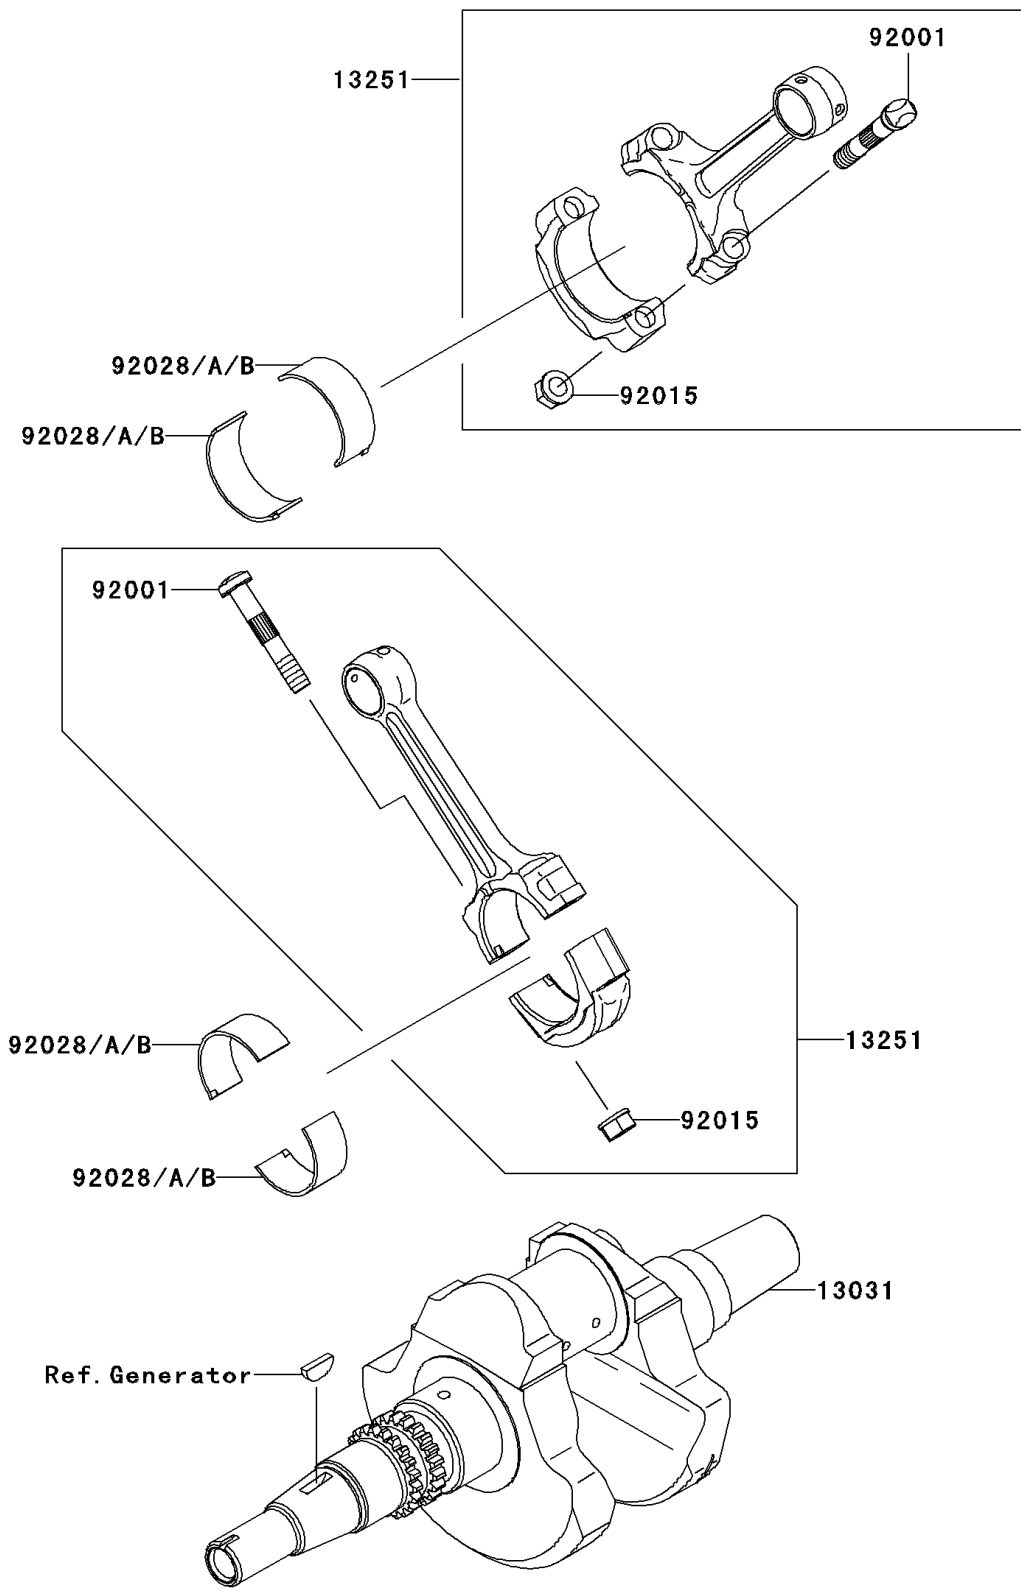

# 2010 Brute Force® 750 4x4i PARTS DIAGRAM

Crankshaft

E1321

## 2010 Brute Force® 750 4x4i PARTS LIST

### Crankshaft

ITEM NAME	PART NUMBER	QUANTITY
CRANKSHAFT-COMP (Ref # 13031)	13031-0079	1
ROD-ASSY-CONNECTING (Ref # 13251)	13251-1143	2
BOLT,CONNECTING ROD (Ref # 92001)	92001-1980	4
NUT,FLANGED,8MM (Ref # 92015)	92015-1311	4
BUSHING,CONNECTING ROD,GREEN (Ref # 92028)	92028-1961	AR
BUSHING,CONNECTING ROD,YELLOW (Ref # 92028A)	92028-1962	4
BUSHING,CONNECTING ROD,BROWN (Ref # 92028B)	92028-1963	AR