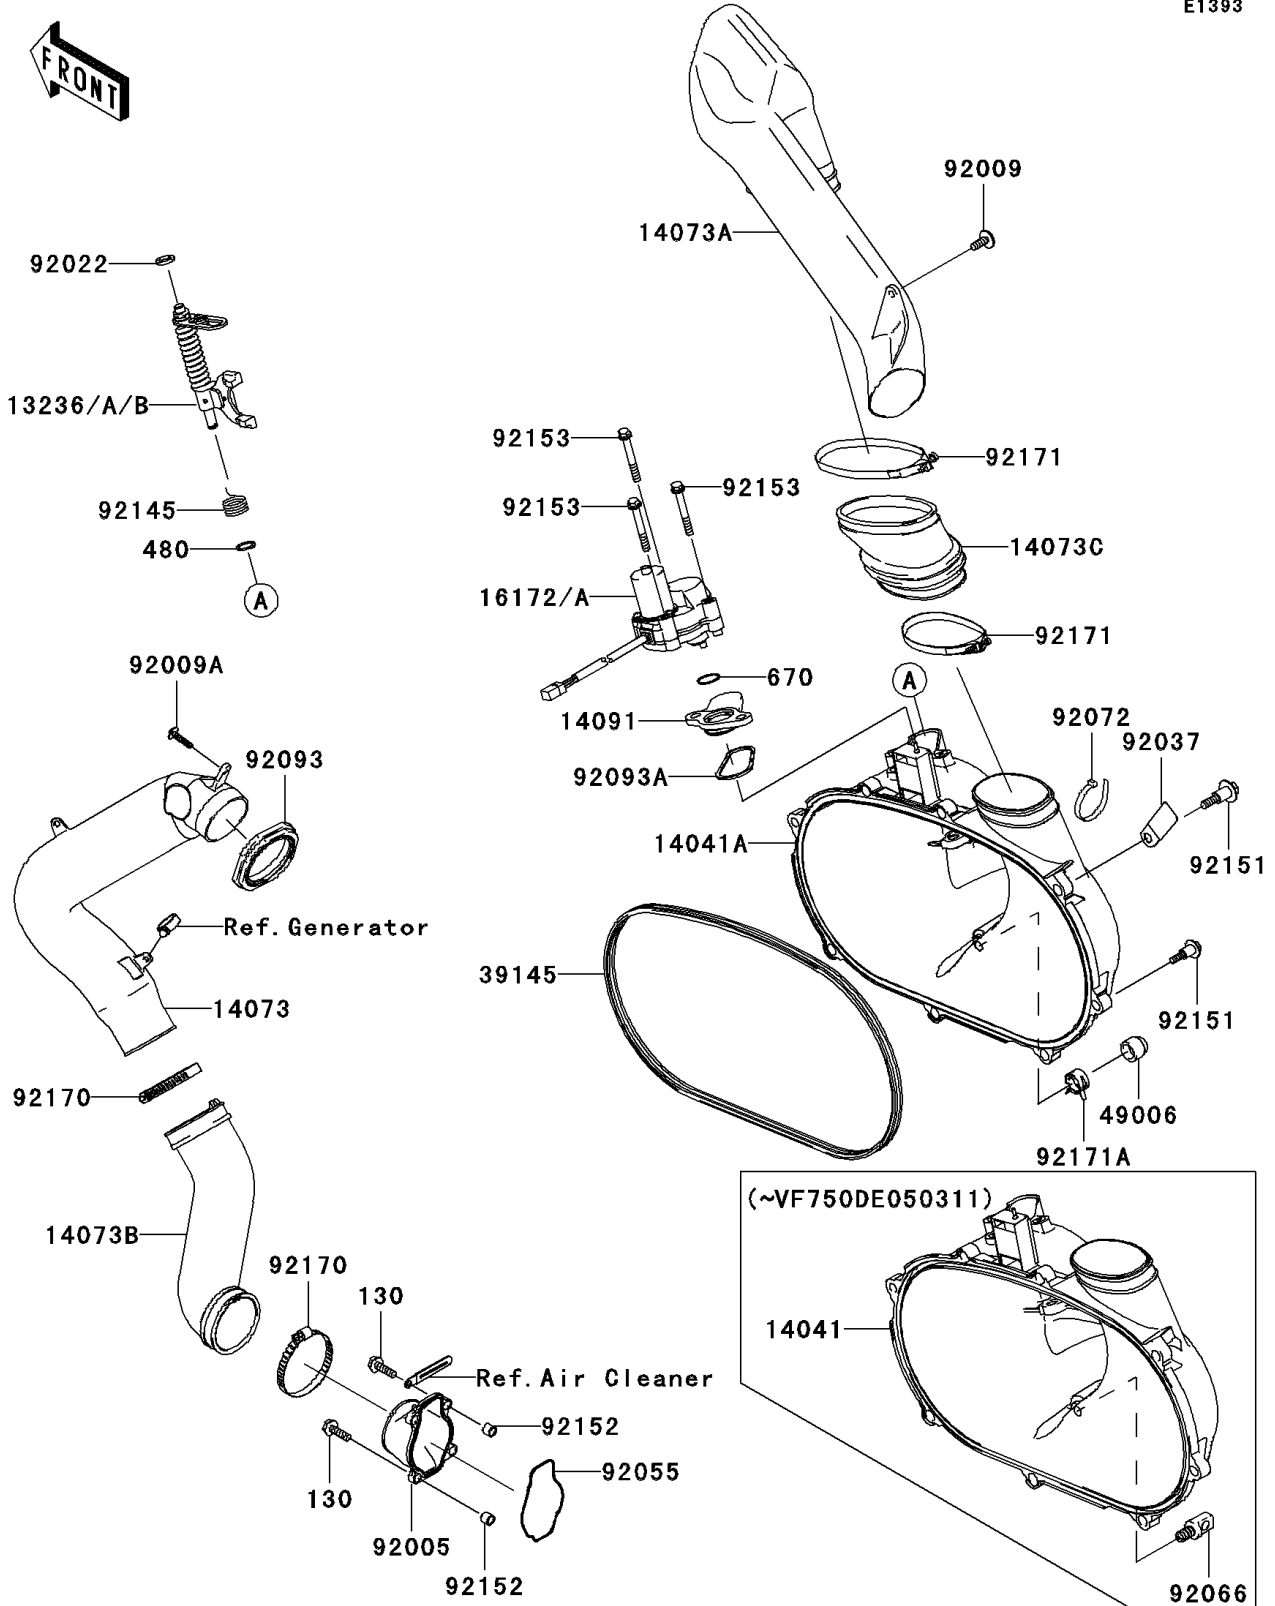

2010 Brute Force® 750 4x4i PARTS DIAGRAM

Converter Cover

E1393

2010 Brute Force® 750 4x4i PARTS LIST

Converter Cover

ITEM NAME	PART NUMBER	QUANTITY
BOLT-FLANGED,6X20 (Ref # 130)	130CD0620	4
CIRCLIP-TYPE-C,10MM (Ref # 480)	480J1000	1
O RING (Ref # 670)	670D3022	1
LEVER-COMP,YELLOW (Ref # 13236)	13236-0046	AR
LEVER-COMP,GREEN (Ref # 13236A)	13236-0047	AR
LEVER-COMP,PAINT LESS (Ref # 13236B)	13236-0048	1
COVER-COMP (Ref # 14041)	14041-0004	1
DUCT,INTAKE (Ref # 14073)	14073-0025	1
DUCT,EXHAUST (Ref # 14073A)	14073-0026	1
DUCT,INTAKE JOINT (Ref # 14073B)	14073-0027	1
DUCT,EXHAUST JOINT (Ref # 14073C)	14073-0028	1
COVER (Ref # 14091)	14091-1421	1
ACTUATOR (Ref # 16172)	16172-0006	1
TRIM-SEAL (Ref # 39145)	39145-1135	1
FITTING (Ref # 92005)	92005-1387	1
SCREW,6X16 (Ref # 92009)	92009-1694	1
SCREW,TAPPING,5X20 (Ref # 92009A)	92009-1993	1
WASHER,10.2X16X1 (Ref # 92022)	92022-1829	1
CLAMP (Ref # 92037)	92037-1780	1
RING-O (Ref # 92055)	92055-1630	1
PLUG,DRAIN,11X19 (Ref # 92066)	92066-1580	1
BAND,L=188 (Ref # 92072)	92072-1239	1
SEAL (Ref # 92093)	92093-0016	1
SEAL (Ref # 92093A)	92093-1548	1
SPRING (Ref # 92145)	92145-1567	1
BOLT,FLANGED,6X30 (Ref # 92151)	92151-1686	8
COLLAR (Ref # 92152)	92152-1332	4
BOLT,6X47 (Ref # 92153)	92153-0678	3
CLAMP (Ref # 92170)	92170-1764	2

2010 Brute Force® 750 4x4i PARTS LIST

Converter Cover

ITEM NAME	PART NUMBER	QUANTITY
CLAMP (Ref # 92171)	92171-0208	2