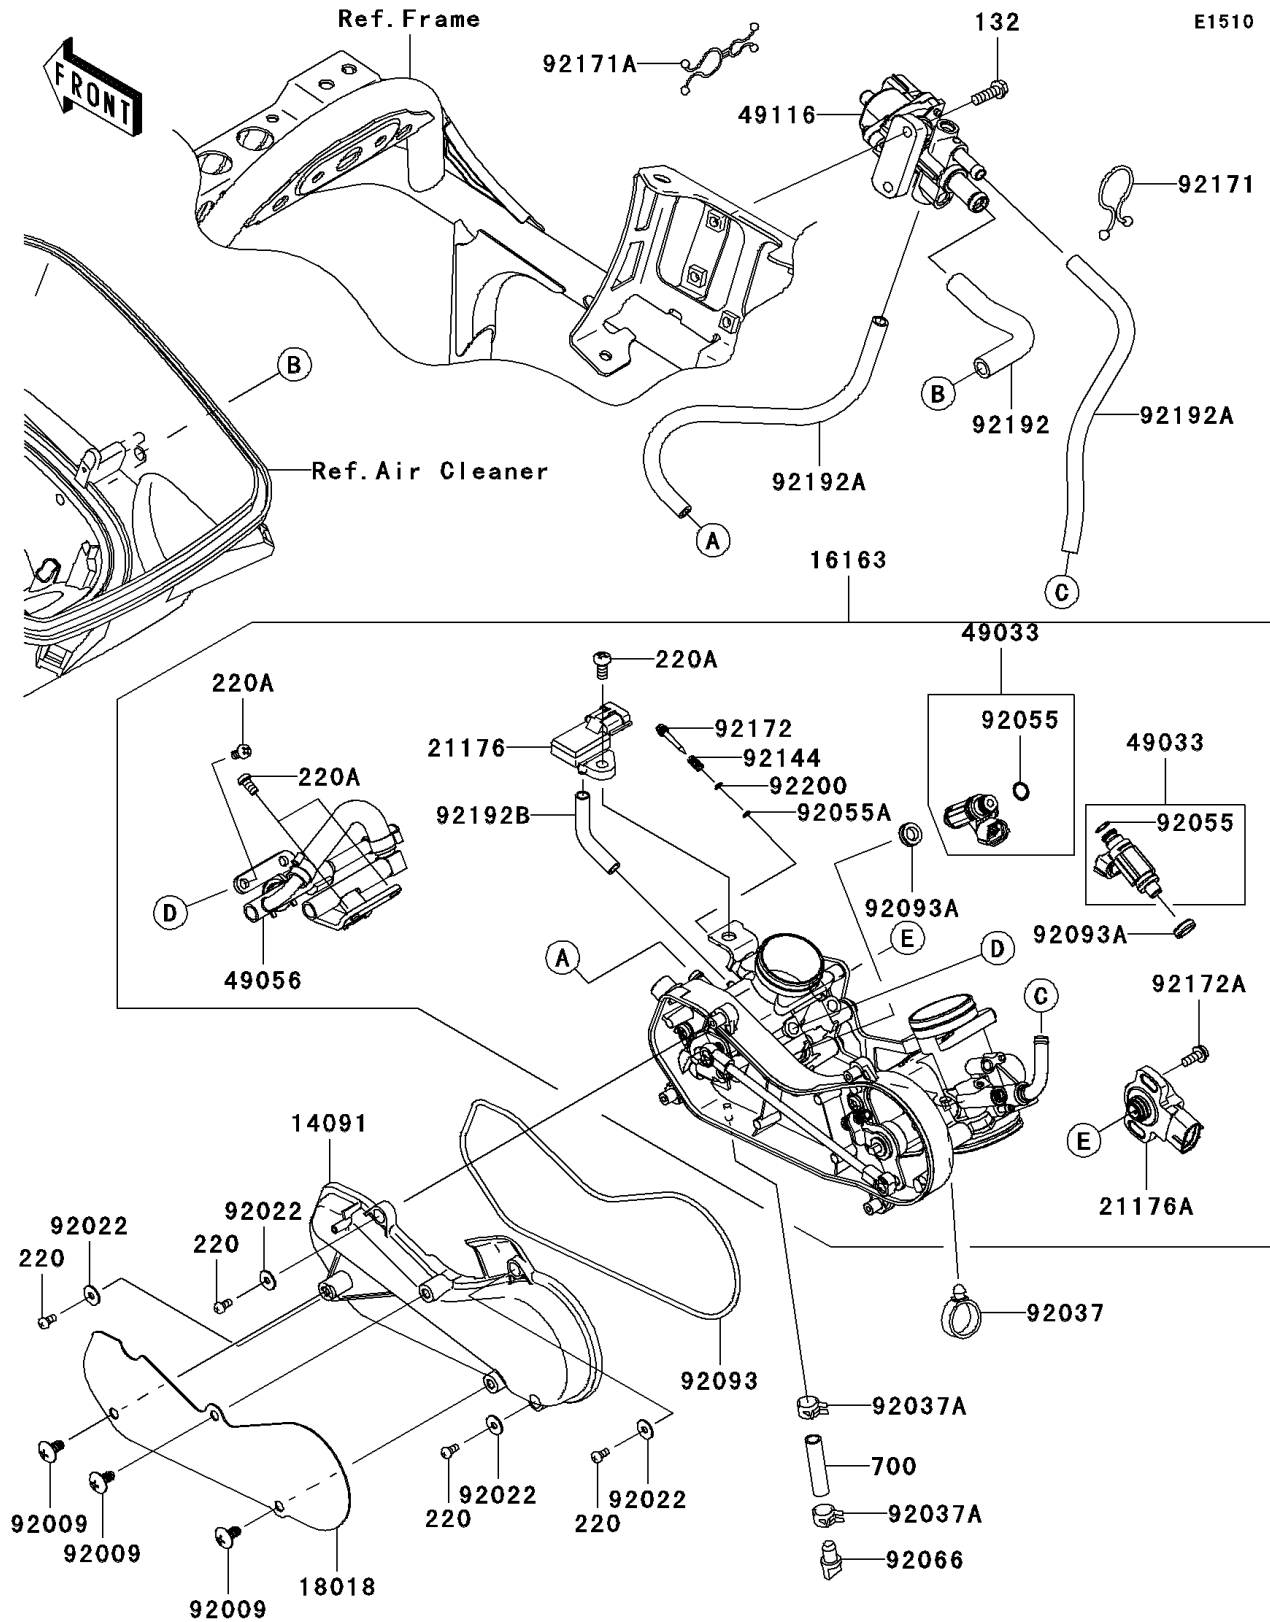

2008 Brute Force® 750 4x4i PARTS DIAGRAM

Throttle

2008 Brute Force® 750 4x4i PARTS LIST

Throttle

ITEM NAME	PART NUMBER	QUANTITY
BOLT-FLANGED-SMALL,6X18 (Ref # 132)	132BD0618	2
SCREW-PAN-CROS,4X8 (Ref # 220)	220AA0408	4
SCREW-PAN-CROSS,6X12 (Ref # 220A)	220AA0612	5
TUBE-PVC (Ref # 700)	700Q0740	1
COVER (Ref # 14091)	14091-0737	1
THROTTLE-ASSY,36EIS (Ref # 16163)	16163-0125	1
PLATE-HEAT GUARD (Ref # 18018)	18018-0010	1
SENSOR,PRESSURE (Ref # 21176)	21176-0058	1
SENSOR,TPS (Ref # 21176A)	21176-0100	1
NOZZLE-INJECTION (Ref # 49033)	49033-1060	2
PIPE-INJECTION (Ref # 49056)	49056-0021	1
VALVE-ASSY (Ref # 49116)	49116-0021	1
SCREW,6X12 (Ref # 92009)	92009-1480	3
WASHER,5.2X13X1 (Ref # 92022)	92022-1380	4
CLAMP,HOSE (Ref # 92037)	92037-1827	1
CLAMP (Ref # 92037A)	92037-2113	2
RING-O,INJECTION NOZZLE (Ref # 92055)	92055-1622	2
RING-O,AIR SCREW (Ref # 92055A)	92055-1658	2
PLUG,DRAIN (Ref # 92066)	92066-1211	1
SEAL (Ref # 92093)	92093-0082	1
SEAL (Ref # 92093A)	92093-0127	2
SPRING,THROTTLE STOP SCREW (Ref # 92144)	92144-1674	2
CLAMP (Ref # 92171)	92171-1185	1
CLAMP (Ref # 92171A)	92171-1438	1
SCREW (Ref # 92172)	92172-0156	2
SCREW (Ref # 92172A)	92172-0254	2
TUBE (Ref # 92192)	92192-0437	1
TUBE (Ref # 92192A)	92192-0439	2
TUBE,3.2X7.4X50 (Ref # 92192B)	92192-0578	1

2008 Brute Force® 750 4x4i PARTS LIST

Throttle

ITEM NAME	PART NUMBER	QUANTITY
WASHER,PILOT AIR SCREW (Ref # 92200)	92200-1564	2