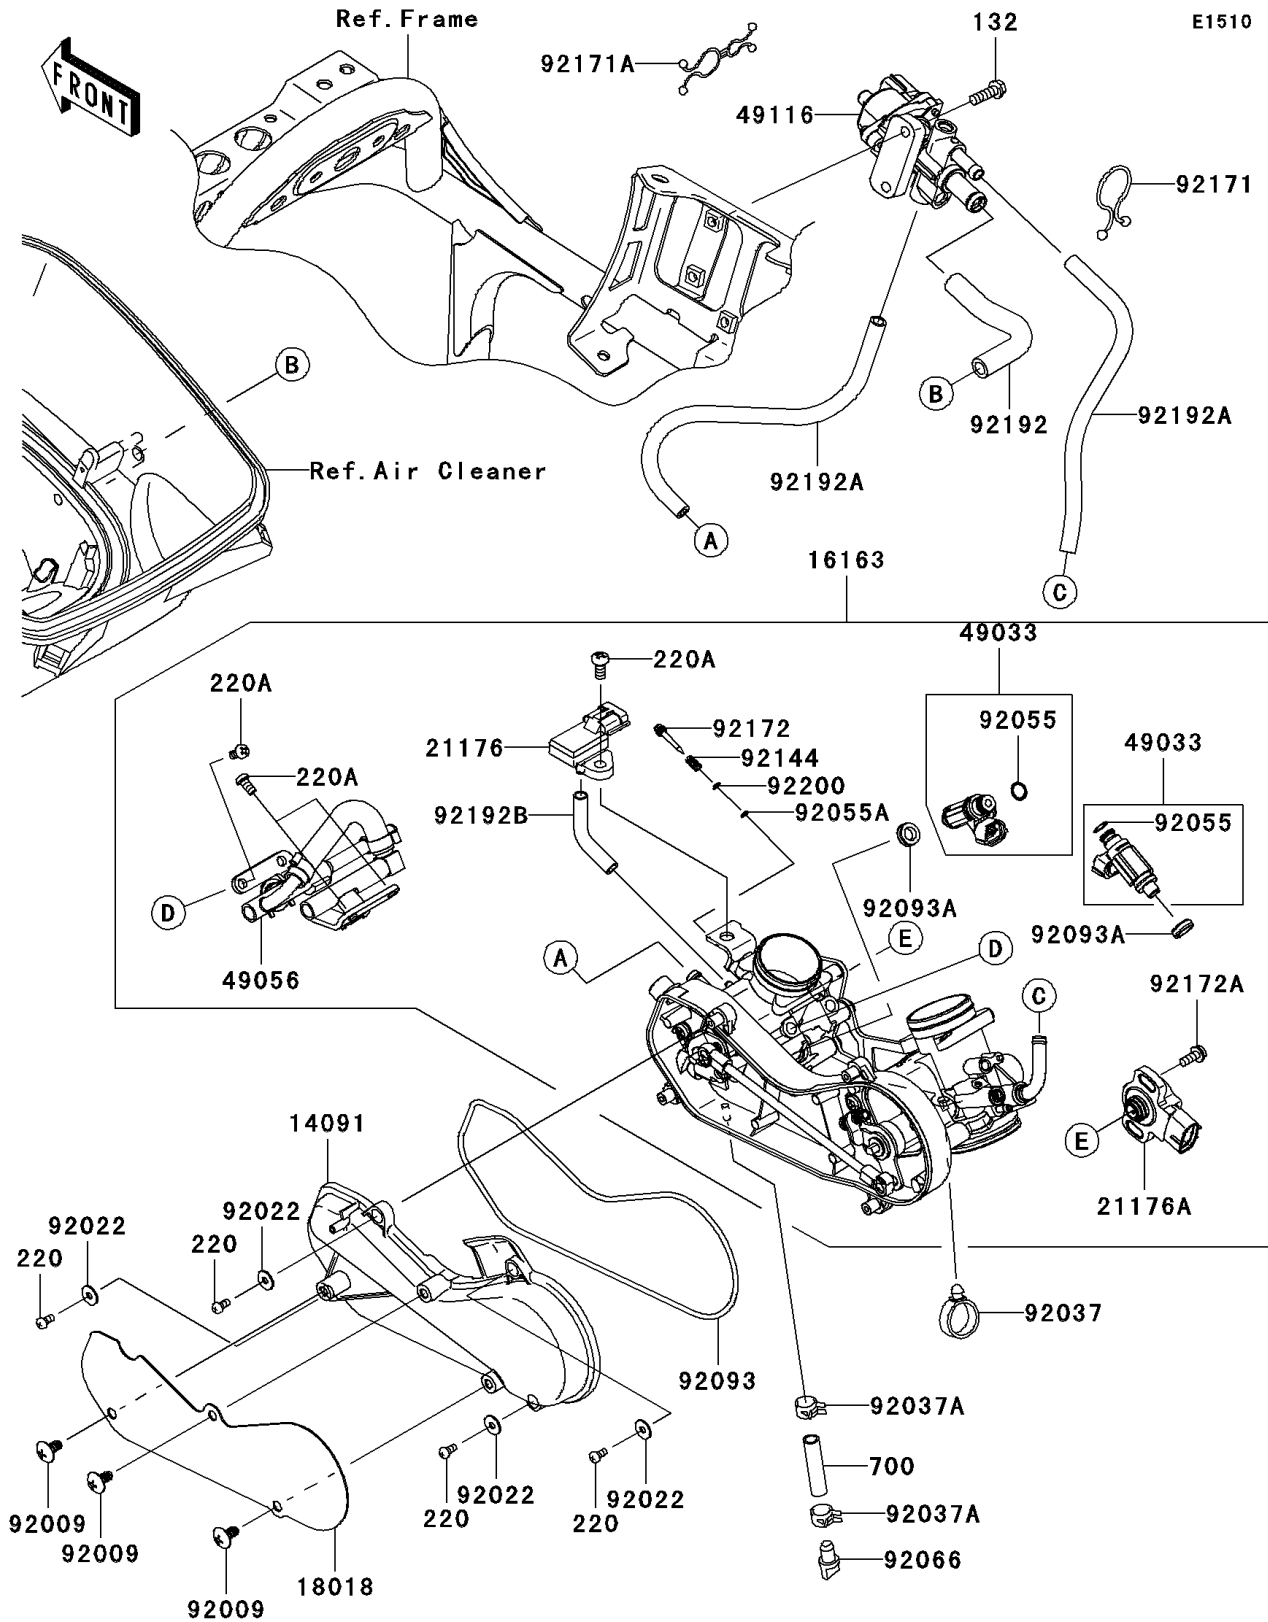

2010 Brute Force® 750 4x4i PARTS DIAGRAM

Throttle

2010 Brute Force® 750 4x4i PARTS LIST

Throttle

ITEM NAME	PART NUMBER	QUANTITY
BOLT-FLANGED-SMALL,6X18 (Ref # 132)	132BD0618	2
SCREW-PAN-CROS,4X8 (Ref # 220)	220AA0408	4
SCREW-PAN-CROSS,6X12 (Ref # 220A)	220AA0612	5
TUBE-PVC (Ref # 700)	700Q0740	1
COVER (Ref # 14091)	14091-0737	1
THROTTLE-ASSY,36EIS (Ref # 16163)	16163-0125	1
PLATE-HEAT GUARD (Ref # 18018)	18018-0010	1
SENSOR,PRESSURE (Ref # 21176)	21176-0058	1
SENSOR,TPS (Ref # 21176A)	21176-0100	1
NOZZLE-INJECTION (Ref # 49033)	49033-1060	2
PIPE-INJECTION (Ref # 49056)	49056-0021	1
VALVE-ASSY (Ref # 49116)	49116-0021	1
SCREW,6X12 (Ref # 92009)	92009-1480	3
WASHER,5.2X13X1 (Ref # 92022)	92022-1380	4
CLAMP,HOSE (Ref # 92037)	92037-1827	1
CLAMP (Ref # 92037A)	92037-2113	2
RING-O,INJECTION NOZZLE (Ref # 92055)	92055-1622	2
RING-O,AIR SCREW (Ref # 92055A)	92055-1658	2
PLUG,DRAIN (Ref # 92066)	92066-1211	1
SEAL (Ref # 92093)	92093-0082	1
SEAL (Ref # 92093A)	92093-0127	2
SPRING,THROTTLE STOP SCREW (Ref # 92144)	92144-1674	2
CLAMP (Ref # 92171)	92171-1185	1
CLAMP (Ref # 92171A)	92171-1438	1
SCREW (Ref # 92172)	92172-0156	2
SCREW (Ref # 92172A)	92172-0254	2
TUBE (Ref # 92192)	92192-0437	1
TUBE (Ref # 92192A)	92192-0439	2
TUBE,3.2X7.4X50 (Ref # 92192B)	92192-0578	1

2010 Brute Force® 750 4x4i PARTS LIST

Throttle

ITEM NAME	PART NUMBER	QUANTITY
WASHER,PILOT AIR SCREW (Ref # 92200)	92200-1564	2