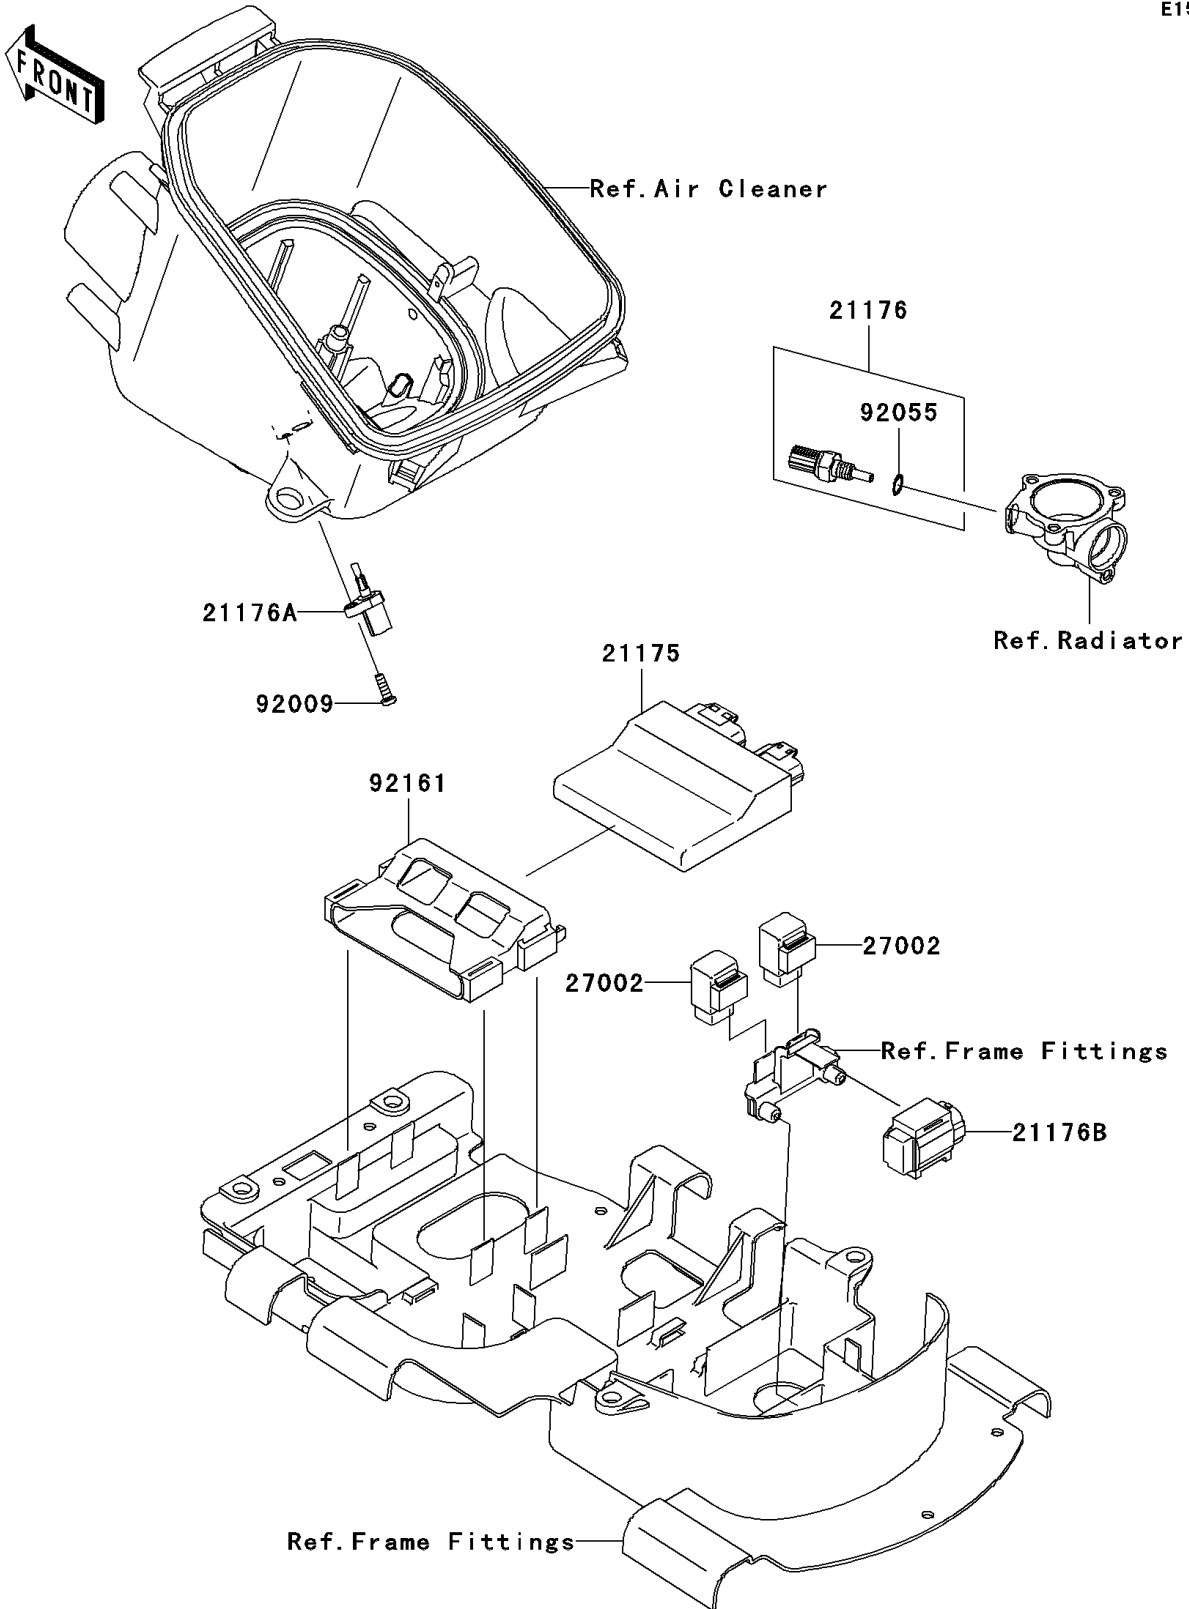

2010 Brute Force[®] 750 4x4i PARTS DIAGRAM

Fuel Injection

E1530

2010 Brute Force® 750 4x4i PARTS LIST

Fuel Injection

ITEM NAME	PART NUMBER	QUANTITY
CONTROL UNIT-ELECTRONIC (Ref # 21175)	21175-0273	1
SENSOR,WATER TEMP (Ref # 21176)	21176-0009	1
SENSOR,AIR TEMPERATURE (Ref # 21176A)	21176-0048	1
SENSOR,VEHICLE-DOWN (Ref # 21176B)	21176-0066	1
RELAY-ASSY (Ref # 27002)	27002-1062	2
SCREW,TAPPING,5X16 (Ref # 92009)	92009-1984	1
RING-O,9.5X1.9 (Ref # 92055)	92055-0016	1
DAMPER (Ref # 92161)	92161-0465	1