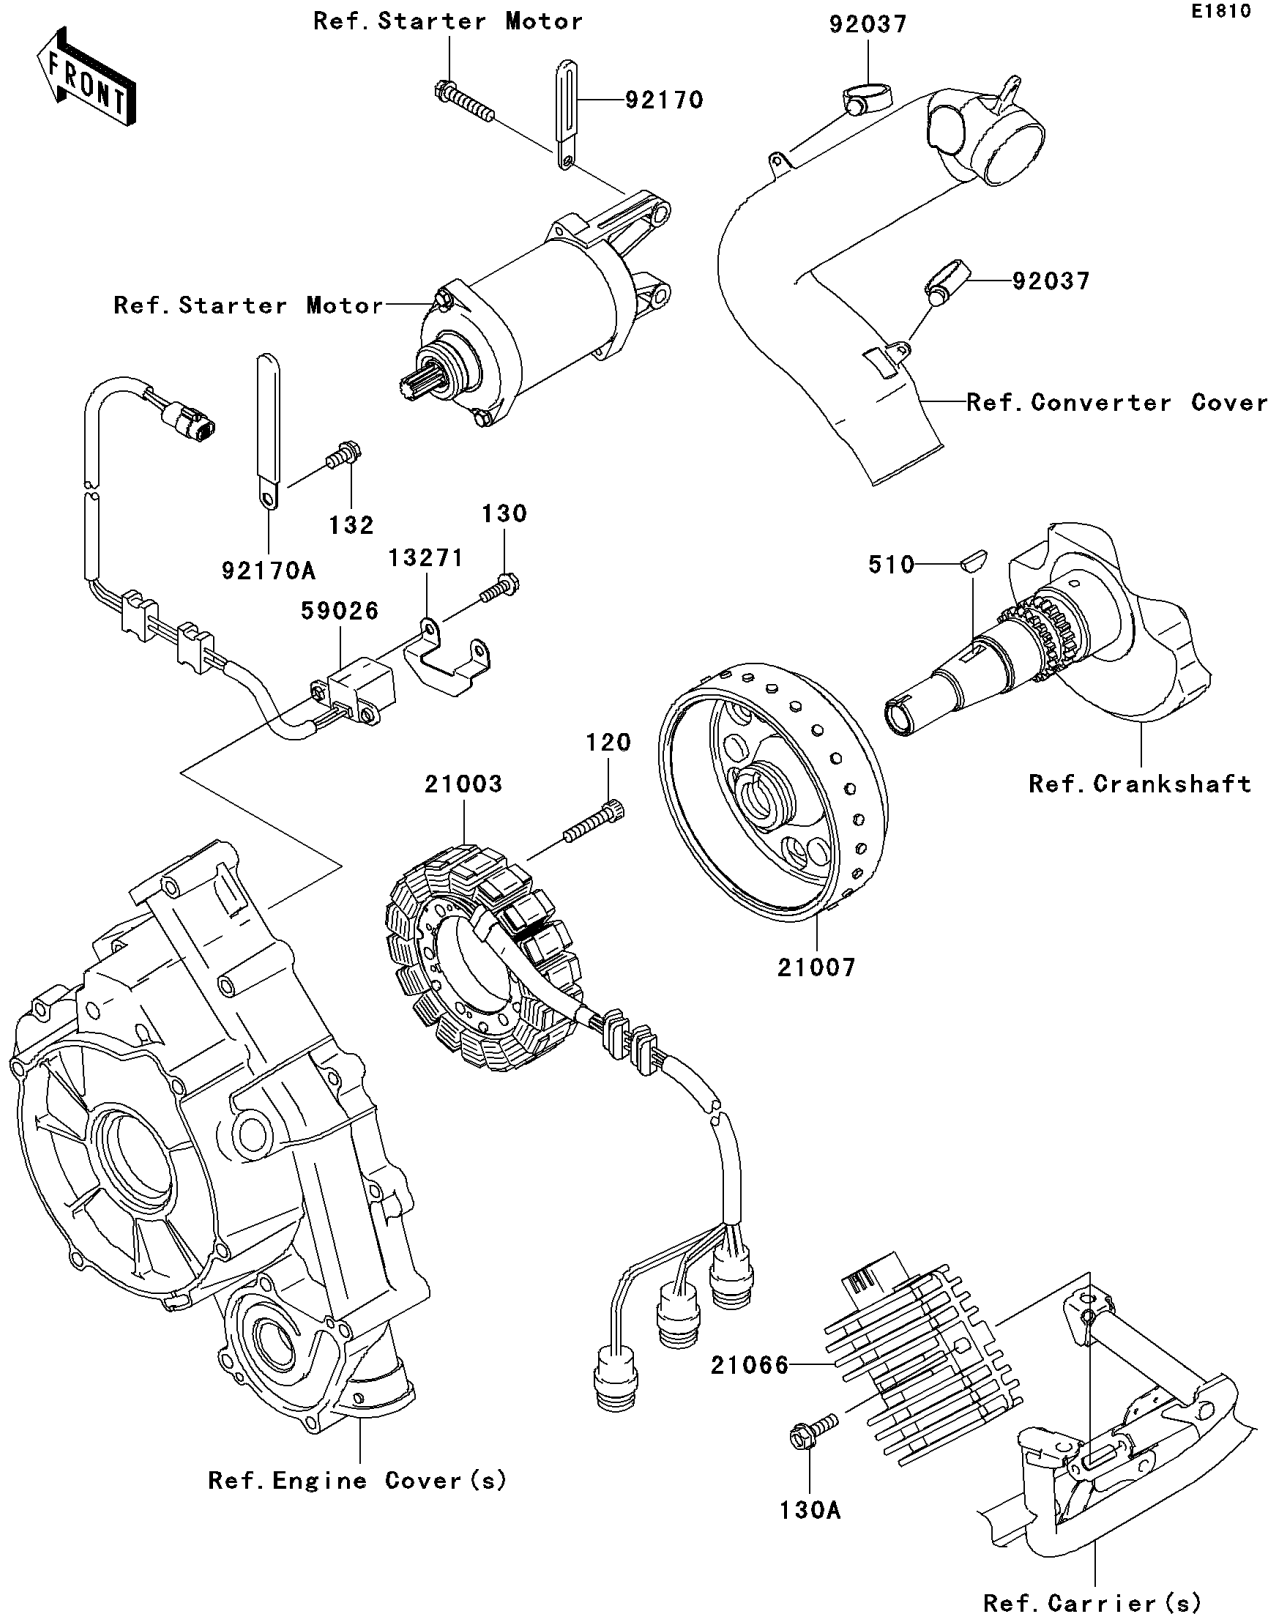

2010 Brute Force® 750 4x4i PARTS DIAGRAM

Generator

2010 Brute Force® 750 4x4i PARTS LIST

Generator

ITEM NAME	PART NUMBER	QUANTITY
BOLT-SOCKET,6X30 (Ref # 120)	120CB0630	3
BOLT-FLANGED,5X16 (Ref # 130)	130BA0516	2
BOLT-FLANGED,6X20 (Ref # 130A)	130BB0620	2
BOLT-FLANGED-SMALL,6X12 (Ref # 132)	132BD0612	1
KEY-WOODRUFF (Ref # 510)	510A4200	1
PLATE (Ref # 13271)	13271-1369	1
STATOR (Ref # 21003)	21003-0071	1
ROTOR (Ref # 21007)	21007-0111	1
REGULATOR-VOLTAGE (Ref # 21066)	21066-0030	1
COIL-PULSING (Ref # 59026)	59026-0005	1
CLAMP,HOSE (Ref # 92037)	92037-1827	2
CLAMP (Ref # 92170)	92170-1514	1
CLAMP (Ref # 92170A)	92170-1925	1