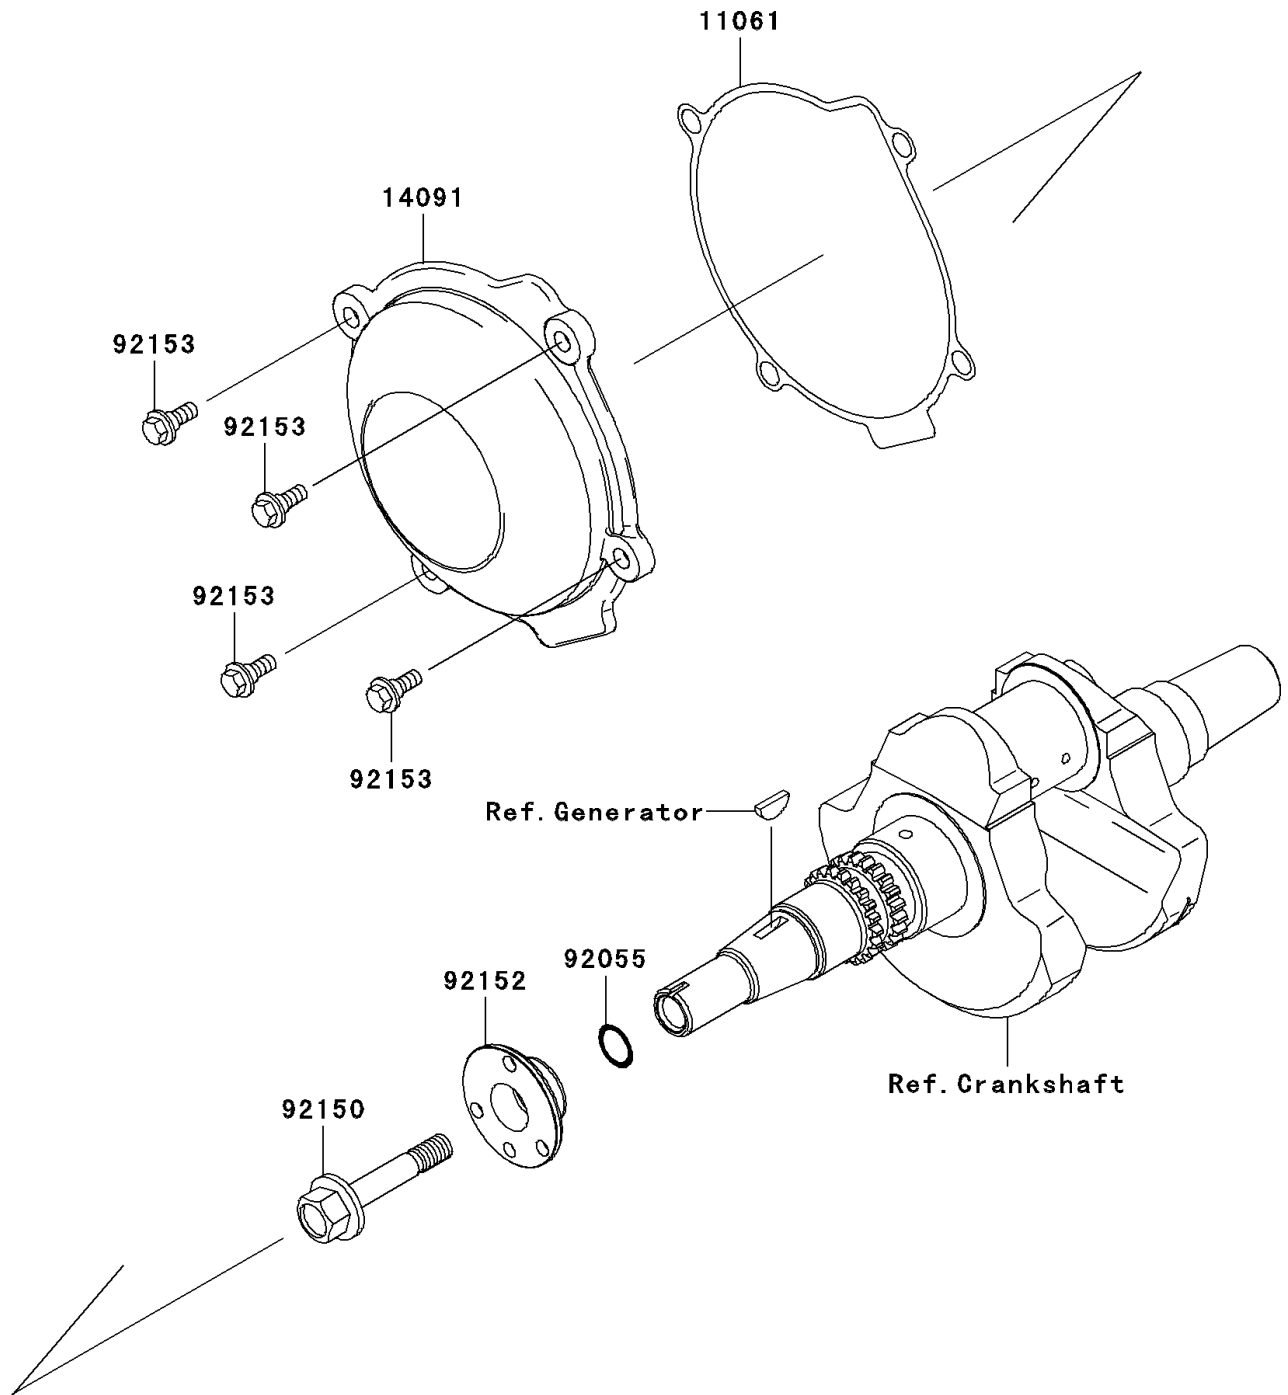

# 2010 Brute Force® 750 4x4i PARTS DIAGRAM

Recoil Starter

E3040

## 2010 Brute Force® 750 4x4i PARTS LIST

### Recoil Starter

ITEM NAME	PART NUMBER	QUANTITY
GASKET (Ref # 11061)	11061-1153	1
COVER (Ref # 14091)	14091-0738	1
RING-O,19.8X2.2 (Ref # 92055)	92055-1215	1
BOLT,12X65 (Ref # 92150)	92150-1987	1
COLLAR,20X51X17 (Ref # 92152)	92152-1467	1
BOLT,FLANGED,6X16 (Ref # 92153)	92153-7007	4