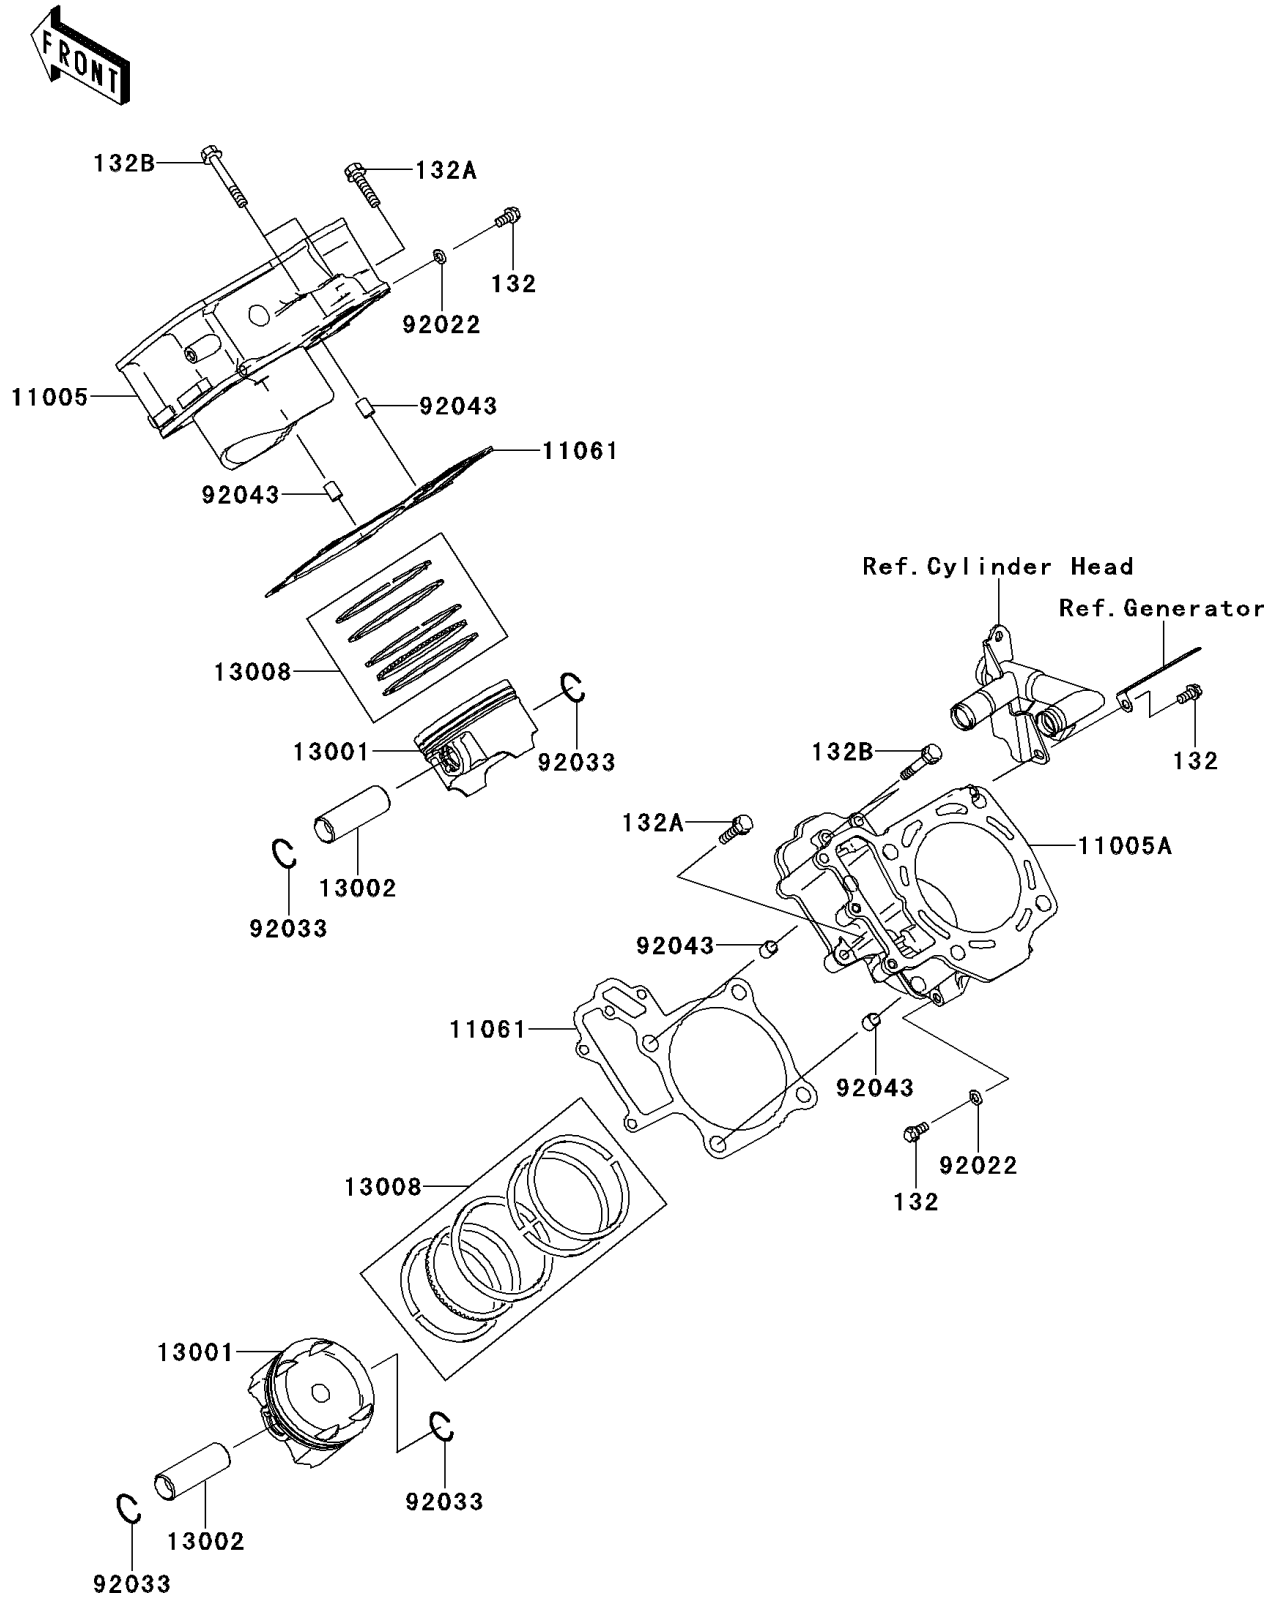

2014 BRUTE FORCE® 750 4x4i EPS PARTS DIAGRAM

Cylinder/Piston(s)

E1120

2014 BRUTE FORCE® 750 4x4i EPS PARTS LIST

Cylinder/Piston(s)

ITEM NAME	PART NUMBER	QUANTITY
BOLT-FLANGED-SMALL,6X12 (Ref # 132)	132BD0612	3
BOLT-FLANGED-SMALL,6X30 (Ref # 132A)	132BD0630	2
BOLT-FLANGED-SMALL,6X40 (Ref # 132B)	132BD0640	4
CYLINDER-ENGINE,FR (Ref # 11005)	11005-0592	1
CYLINDER-ENGINE,RR (Ref # 11005A)	11005-0593	1
GASKET,CYLINDER BASE (Ref # 11061)	11061-0063	2
PISTON-ENGINE (Ref # 13001)	13001-0718	2
PIN-PISTON (Ref # 13002)	13002-1060	2
RING-SET-PISTON (Ref # 13008)	13008-0042	2
WASHER,6.2X11X1 (Ref # 92022)	92022-304	2
RING-SNAP (Ref # 92033)	92033-1207	4
PIN,10.1X12X14 (Ref # 92043)	92043-4009	4