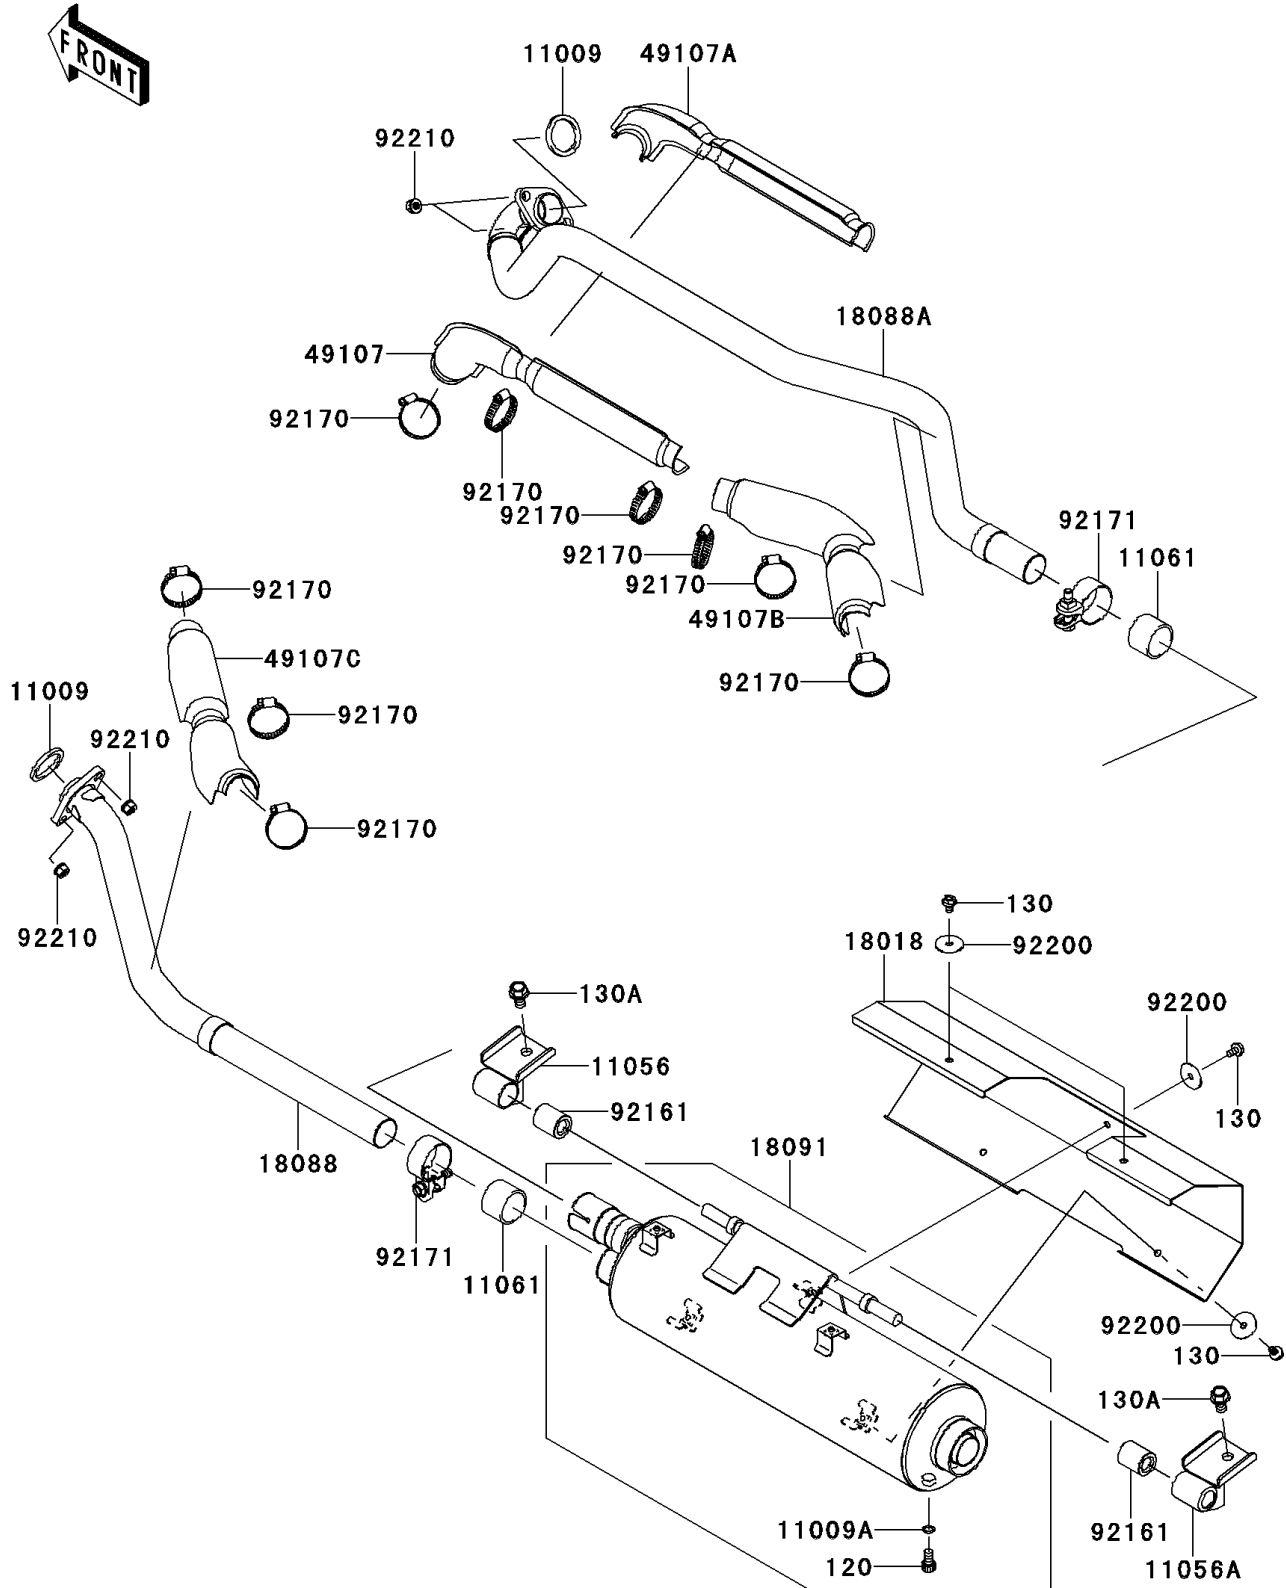

# 2014 BRUTE FORCE® 750 4x4i EPS PARTS DIAGRAM

Muffler(s)

E1140

## 2014 BRUTE FORCE® 750 4x4i EPS PARTS LIST

### Muffler(s)

ITEM NAME	PART NUMBER	QUANTITY
BOLT-SOCKET,8X14 (Ref # 120)	120CB0814	1
BOLT-FLANGED,6X10 (Ref # 130)	130BD0610	5
BOLT-FLANGED,10X16 (Ref # 130A)	130CA1016	2
GASKET,EXHAUST HOLDER (Ref # 11009)	11009-1894	2
GASKET (Ref # 11009A)	11009-3028	1
BRACKET,MUFFLER,FR (Ref # 11056)	11056-0532	1
BRACKET,MUFFLER,RR (Ref # 11056A)	11056-0533	1
GASKET,MUFFLER CONNECTING (Ref # 11061)	11061-0360	2
PLATE-HEAT GUARD (Ref # 18018)	18018-0553	1
PIPE-EXHAUST,RR (Ref # 18088)	18088-0713	1
PIPE-EXHAUST,FR (Ref # 18088A)	18088-0728	1
BODY-COMP-MUFFLER (Ref # 18091)	18091-0841	1
COVER-EXHAUST PIPE,FR-F,LH (Ref # 49107)	49107-0715	1
COVER-EXHAUST PIPE,FR-F,RH (Ref # 49107A)	49107-0716	1
COVER-EXHAUST PIPE,FR-R (Ref # 49107B)	49107-0717	1
COVER-EXHAUST PIPE,RR (Ref # 49107C)	49107-0718	1
DAMPER (Ref # 92161)	92161-0961	2
CLAMP (Ref # 92170)	92170-1036	9
CLAMP (Ref # 92171)	92171-1330	2
WASHER,6.5X12X2 (Ref # 92200)	92200-0511	5
NUT,8MM (Ref # 92210)	92210-1242	4