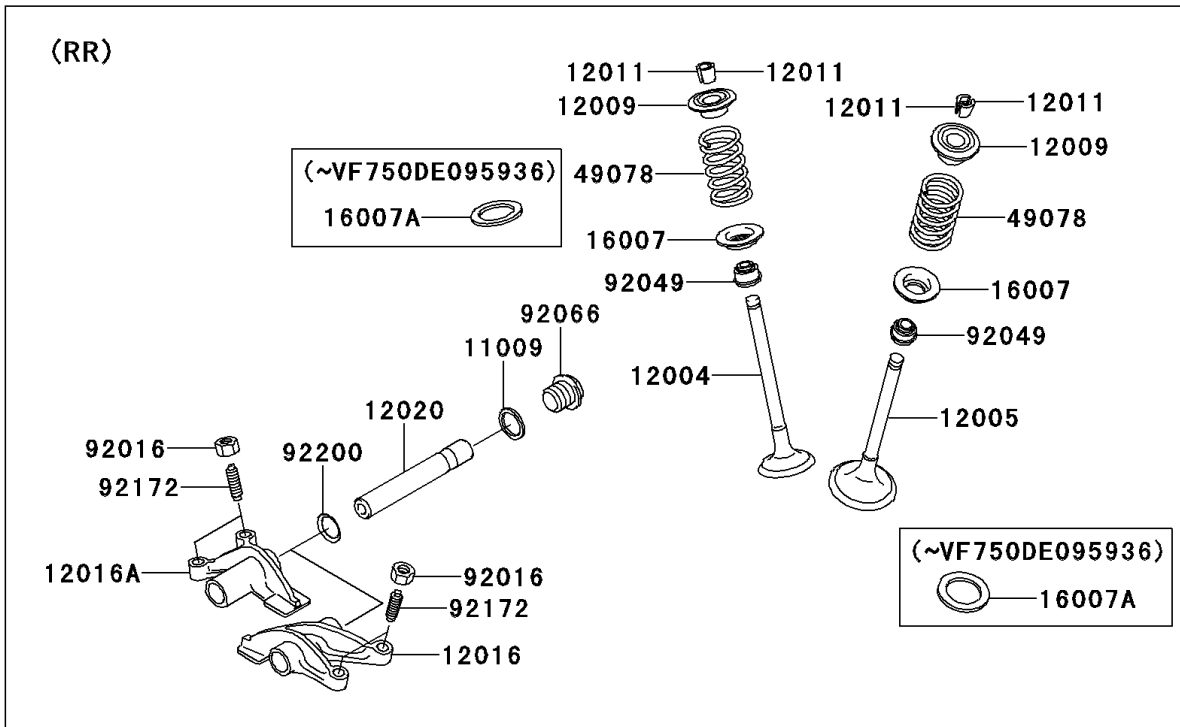

2013 BRUTE FORCE® 750 4x4i EPS PARTS DIAGRAM

Valve(s)

E1210

2013 BRUTE FORCE® 750 4x4i EPS PARTS LIST

Valve(s)

ITEM NAME	PART NUMBER	QUANTITY
GASKET,14X18X1.5 (Ref # 11009)	11009-1430	4
VALVE-INTAKE (Ref # 12004)	12004-0717	4
VALVE-EXHAUST (Ref # 12005)	12005-0047	4
RETAINER-VALVE SPRING (Ref # 12009)	12009-1056	8
COLLET (Ref # 12011)	12011-1051	16
ARM-ROCKER,EXHAUST (Ref # 12016)	12016-1128	2
ARM-ROCKER,INTAKE (Ref # 12016A)	12016-1129	2
SHAFT-ROCKER (Ref # 12020)	12020-0004	4
SEAT-SPRING (Ref # 16007)	16007-0703	8
SEAT-SPRING,17.5X23.8X0.5 (Ref # 16007A)	16007-1178	8
SPRING-ENGINE VALVE (Ref # 49078)	49078-0014	8
NUT,6MM (Ref # 92016)	92016-061	8
SEAL-OIL,VSB58.558 (Ref # 92049)	92049-1218	8
PLUG,DRAIN (Ref # 92066)	92066-2196	4
SCREW,6MM (Ref # 92172)	92172-0737	8
WASHER,13X17X0.3 (Ref # 92200)	92200-0808	4