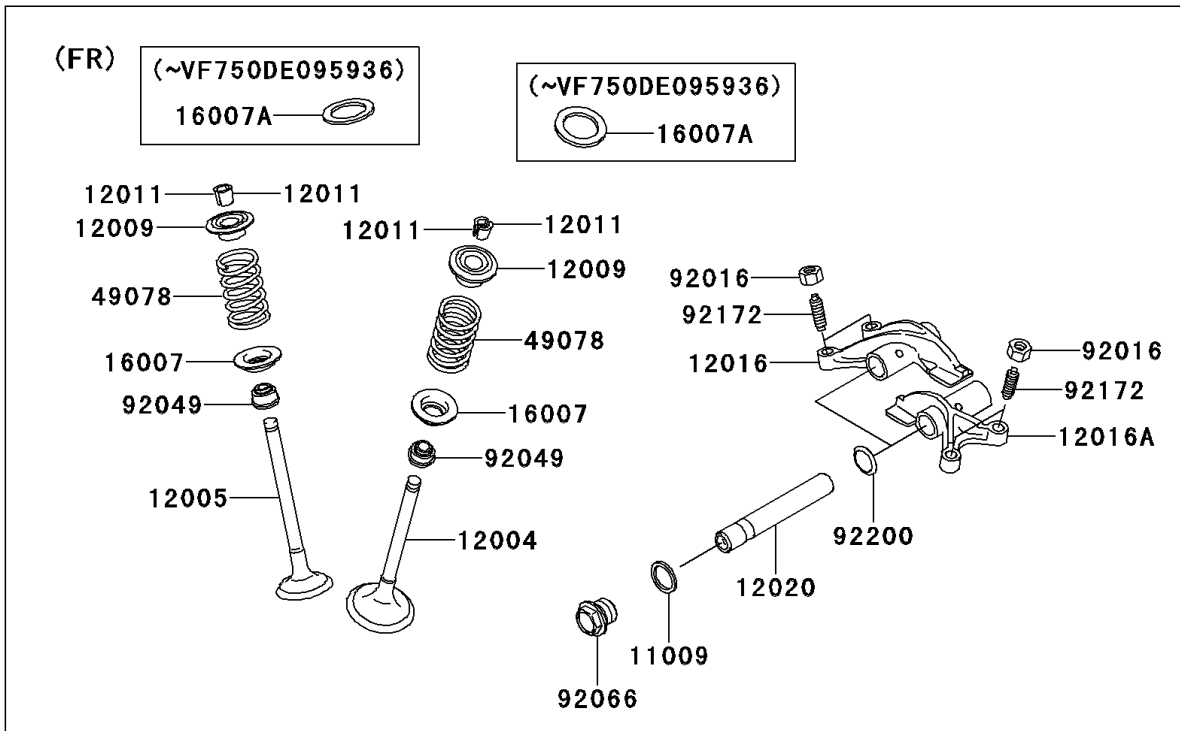

2013 BRUTE FORCE® 750 4x4i EPS PARTS DIAGRAM

Valve(s)

E1210

2013 BRUTE FORCE® 750 4x4i EPS PARTS LIST

Valve(s)

ITEM NAME	PART NUMBER	QUANTITY
GASKET,14X18X1.5 (Ref # 11009)	11009-1430	4
VALVE-INTAKE (Ref # 12004)	12004-0717	4
VALVE-EXHAUST (Ref # 12005)	12005-0047	4
RETAINER-VALVE SPRING (Ref # 12009)	12009-1056	8
COLLET (Ref # 12011)	12011-1051	16
ARM-ROCKER,EXHAUST (Ref # 12016)	12016-1128	2
ARM-ROCKER,INTAKE (Ref # 12016A)	12016-1129	2
SHAFT-ROCKER (Ref # 12020)	12020-0004	4
SEAT-SPRING (Ref # 16007)	16007-0703	8
SEAT-SPRING,17.5X23.8X0.5 (Ref # 16007A)	16007-1178	8
SPRING-ENGINE VALVE (Ref # 49078)	49078-0014	8
NUT,6MM (Ref # 92016)	92016-061	8
SEAL-OIL,VSB58.558 (Ref # 92049)	92049-1218	8
PLUG,DRAIN (Ref # 92066)	92066-2196	4
SCREW,6MM (Ref # 92172)	92172-0737	8
WASHER,13X17X0.3 (Ref # 92200)	92200-0808	4