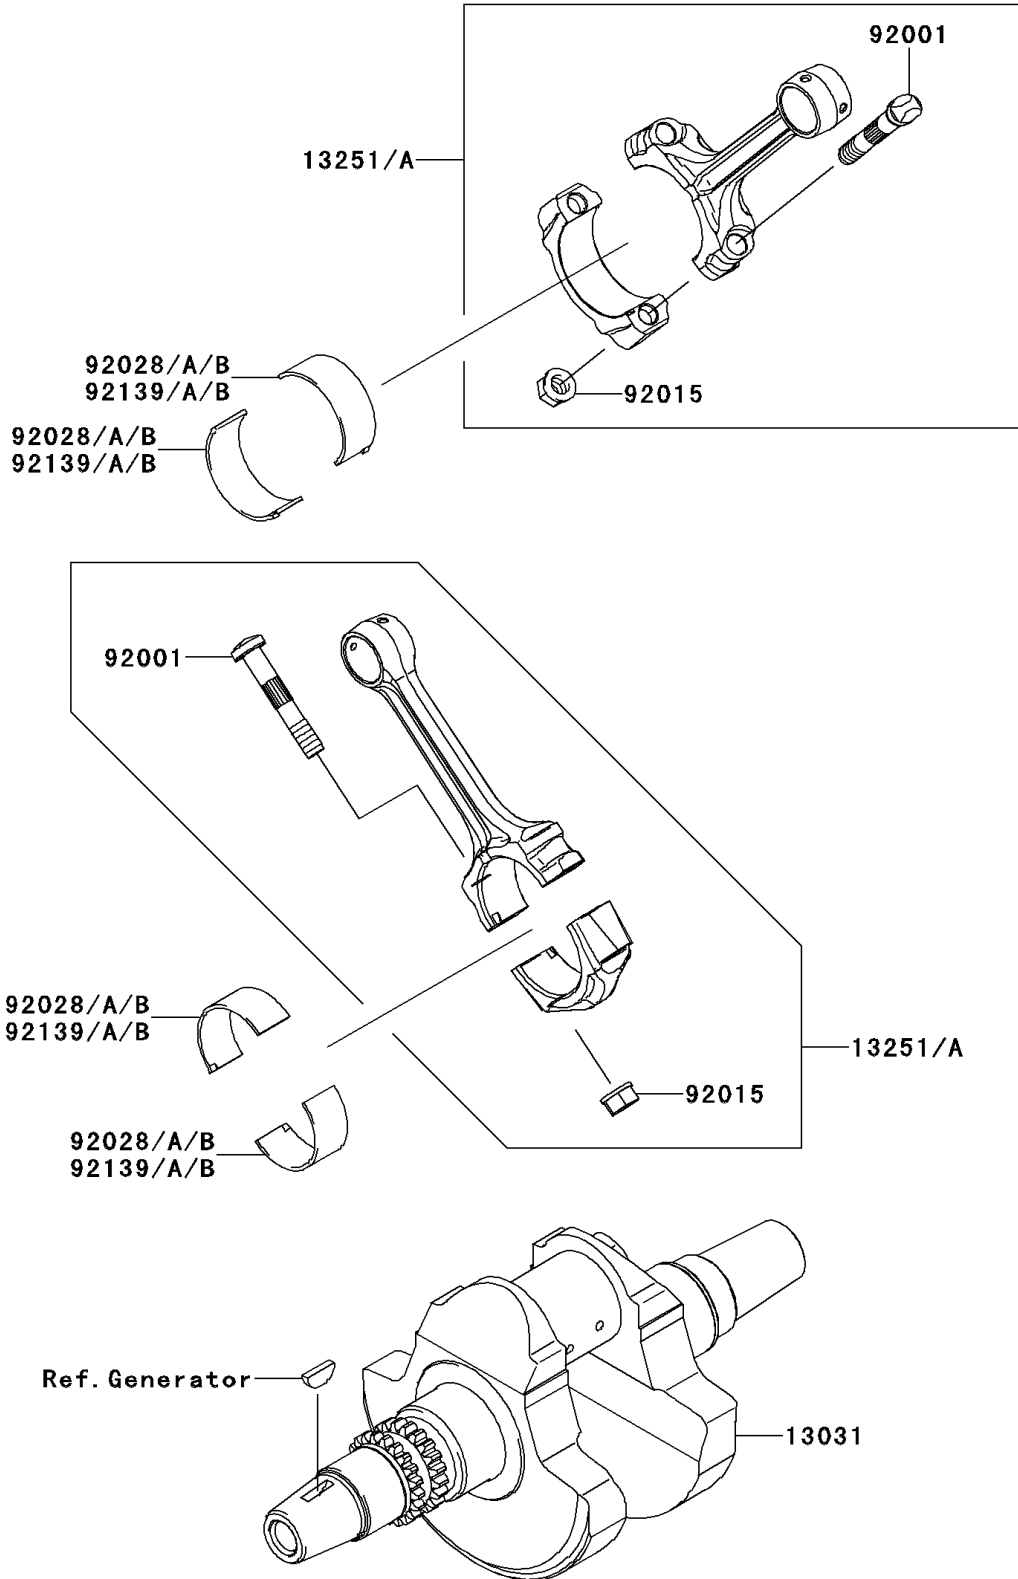

# 2012 BRUTE FORCE® 750 4x4i EPS PARTS DIAGRAM

Crankshaft

E1321

## 2012 BRUTE FORCE® 750 4x4i EPS PARTS LIST

### Crankshaft

ITEM NAME	PART NUMBER	QUANTITY
CRANKSHAFT-COMP (Ref # 13031)	13031-0718	1
ROD-ASSY-CONNECTING (Ref # 13251A)	13251-1143	2
BOLT,CONNECTING ROD (Ref # 92001)	92001-1980	4
NUT,FLANGED,8MM (Ref # 92015)	92015-1311	4
BUSHING,CONNECTING ROD,GREEN (Ref # 92028)	92028-1961	AR
BUSHING,CONNECTING ROD,YELLOW (Ref # 92028A)	92028-1962	4
BUSHING,CONNECTING ROD,BROWN (Ref # 92028B)	92028-1963	AR