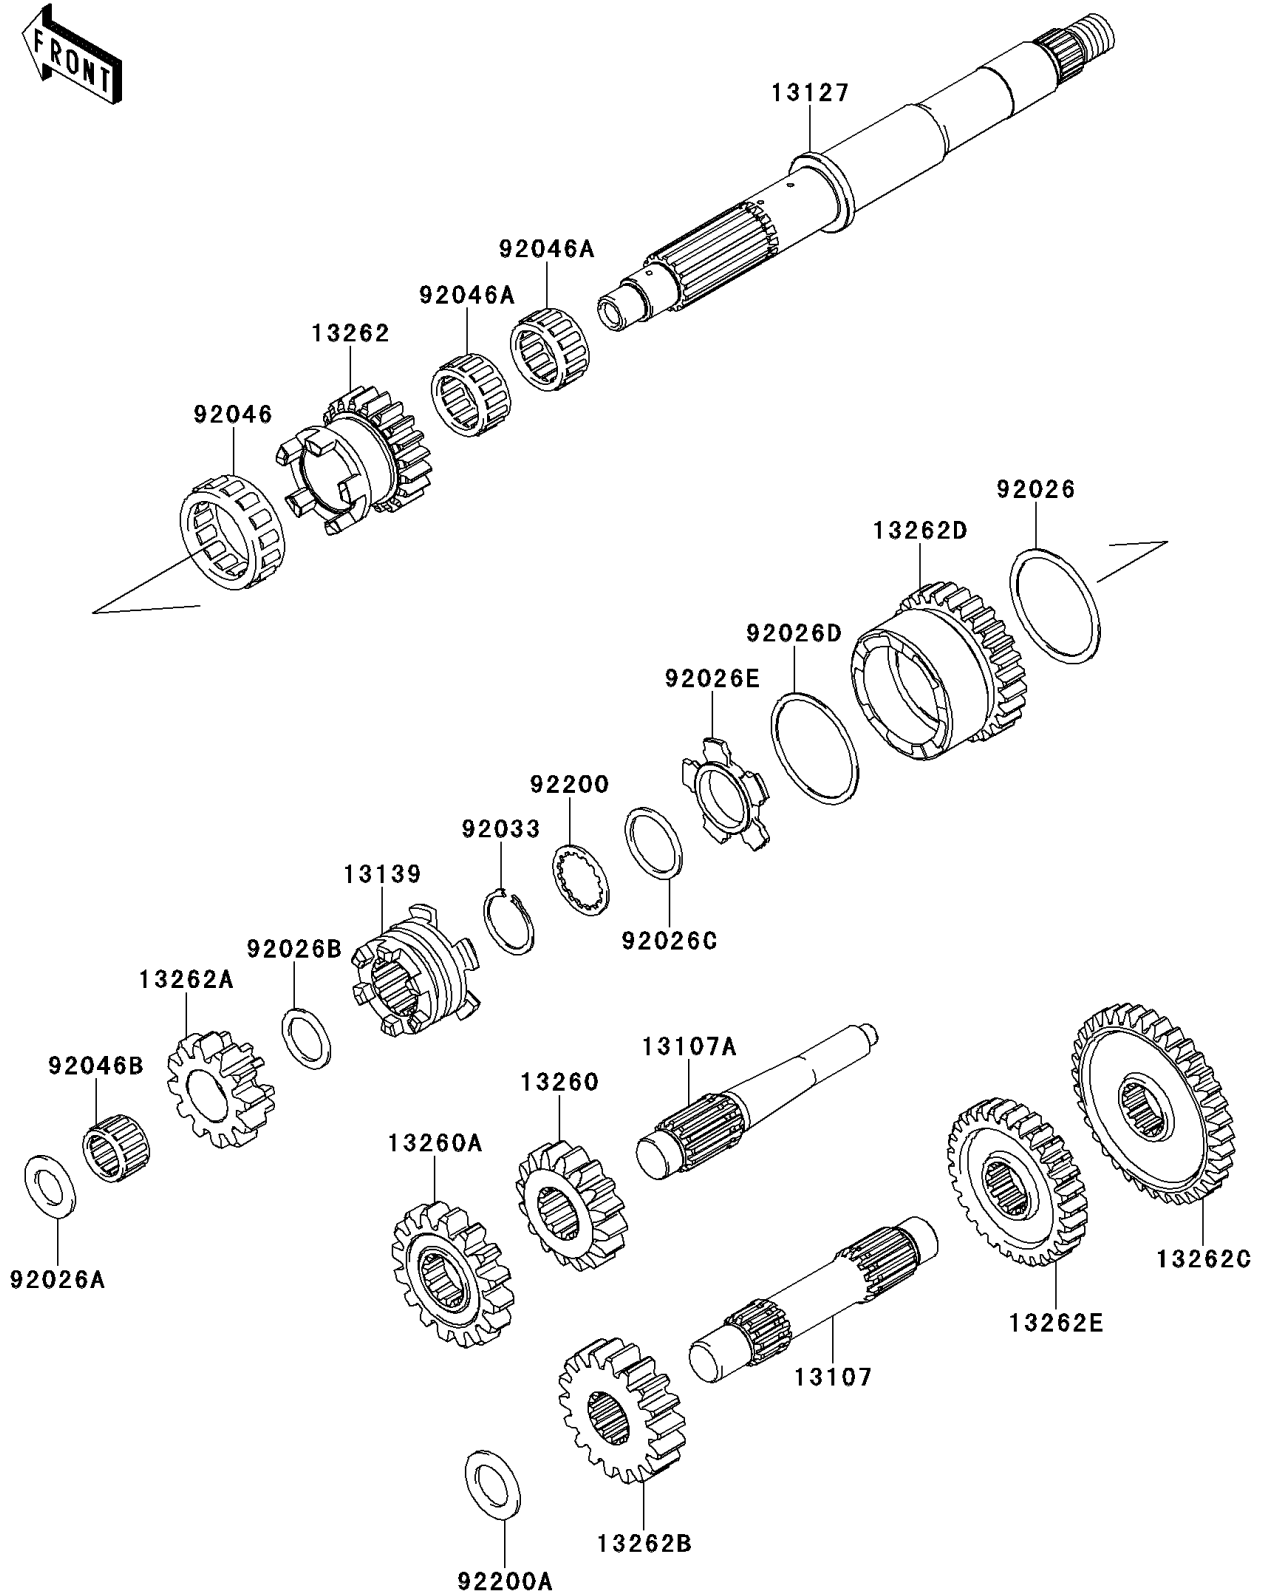

2014 BRUTE FORCE® 750 4x4i EPS PARTS DIAGRAM

Transmission

E1361

2014 BRUTE FORCE® 750 4x4i EPS PARTS LIST

Transmission

ITEM NAME	PART NUMBER	QUANTITY
SHAFT,COUNTER (Ref # 13107)	13107-0182	1
SHAFT,REVERSE,IDLE (Ref # 13107A)	13107-0754	1
SHAFT-TRANSMISSION INPUT (Ref # 13127)	13127-0053	1
SHIFTER (Ref # 13139)	13139-0626	1
GEAR,OUTPUT REVERSE,16T (Ref # 13260)	13260-1872	1
GEAR,DRIVEN REVERSE,16T (Ref # 13260A)	13260-1873	1
GEAR,INPUT LOW,20T (Ref # 13262)	13262-0234	1
GEAR,INPUT REVERSE,12T (Ref # 13262A)	13262-0235	1
GEAR,OUTPUT DRIVE,18T (Ref # 13262B)	13262-0432	1
GEAR,DRIVEN LOW,36T (Ref # 13262C)	13262-0794	1
GEAR,INPUT HI,27T (Ref # 13262D)	13262-0837	1
GEAR,DRIVEN HI,29T (Ref # 13262E)	13262-0838	1
SPACER,48.2X56X1.0 (Ref # 92026)	92026-0163	1
SPACER,17.3X30X2.0 (Ref # 92026A)	92026-1415	1
SPACER,21.2X29X1.6 (Ref # 92026B)	92026-1568	1
SPACER,28.2X34.5X1.6 (Ref # 92026C)	92026-1587	1
SPACER,48.2X54.3X1.0 (Ref # 92026D)	92026-1599	1
SPACER,HI&LOW (Ref # 92026E)	92026-1600	1
RING-SNAP,25.9X30.6X1.2 (Ref # 92033)	92033-1037	1
BEARING-NEEDLE,HIGH GEAR (Ref # 92046)	92046-1276	1
BEARING-NEEDLE,FWF-283317 (Ref # 92046A)	92046-1278	2
BEARING-NEEDLE,REVERSE GEAR (Ref # 92046B)	92046-1279	1
WASHER,28.5X34.0X1.5 (Ref # 92200)	92200-1240	1
WASHER,20.3X33X2.0 (Ref # 92200A)	92200-1351	1