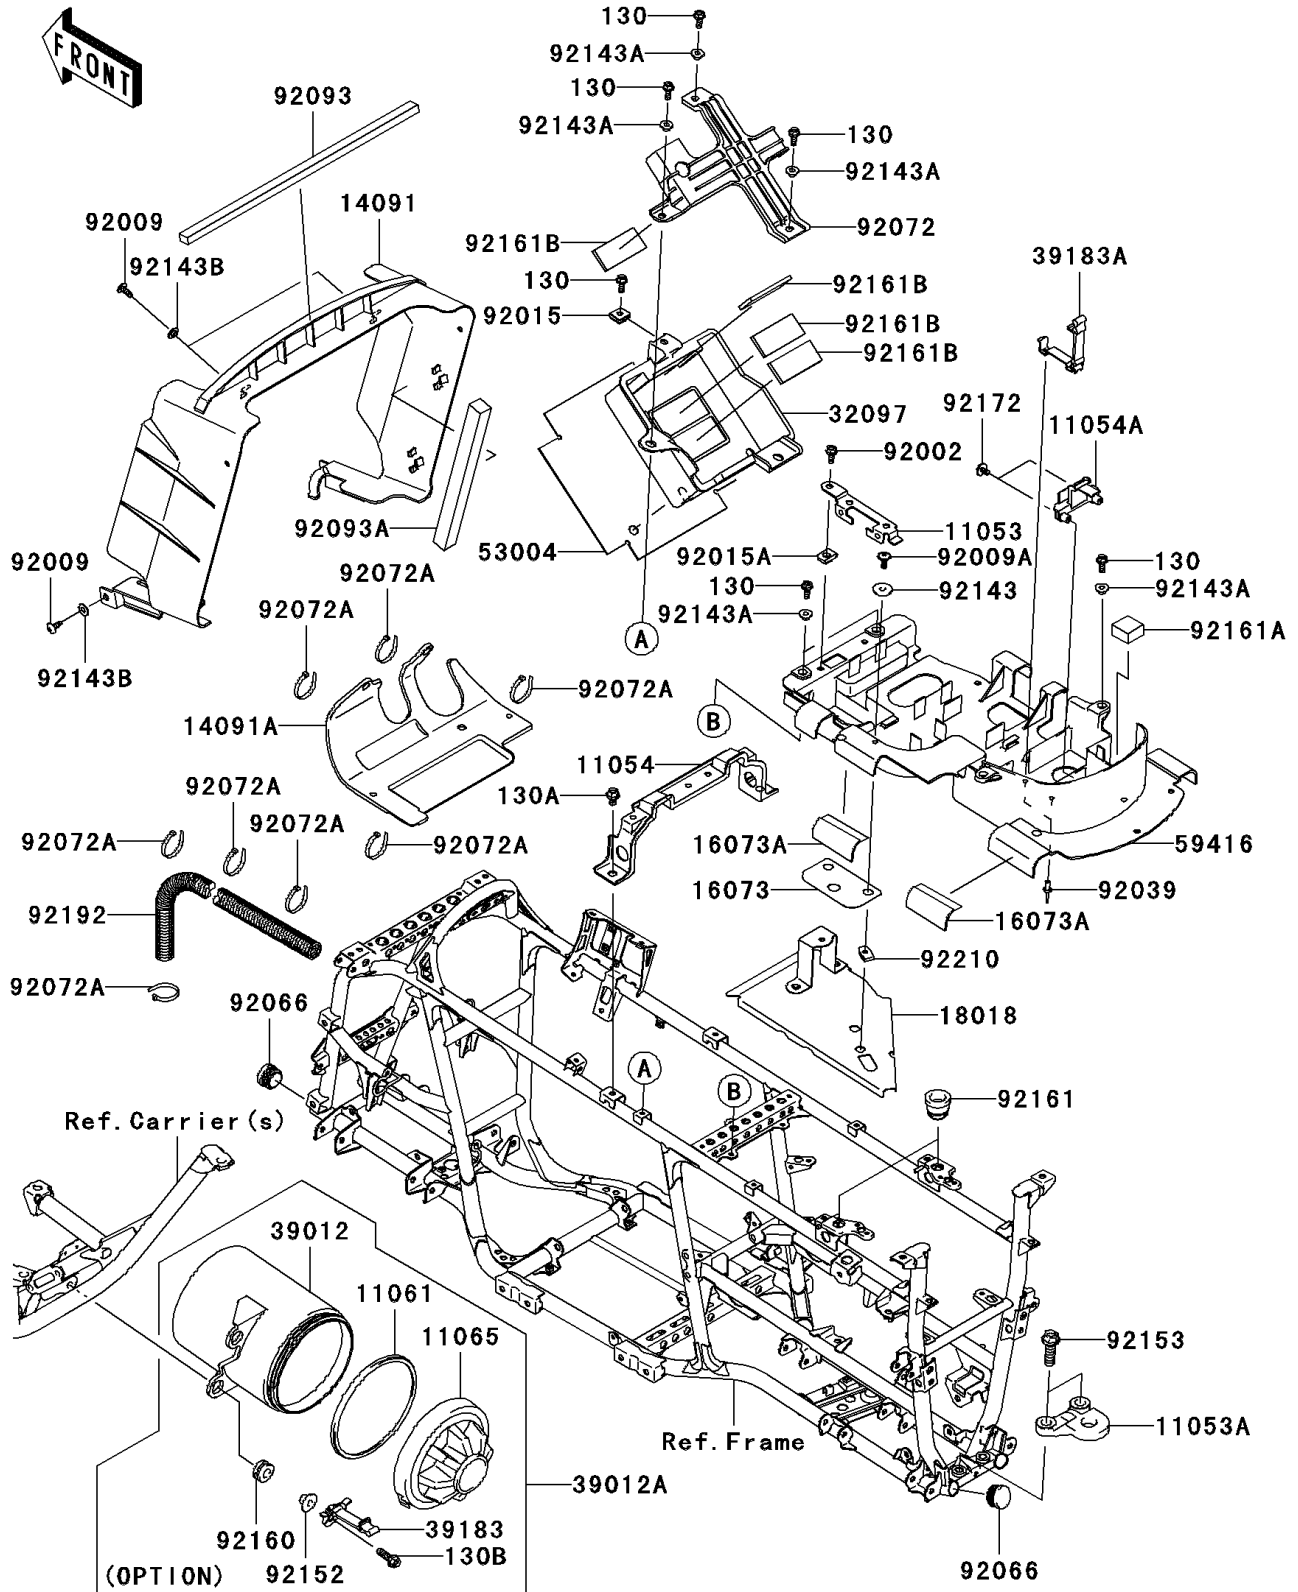

# 2010 Brute Force® 750 4x4i PARTS DIAGRAM

## 2010 Brute Force® 750 4x4i PARTS LIST

### Frame Fittings

ITEM NAME	PART NUMBER	QUANTITY
BRACKET,FUSE ASSY (Ref # 11053)	11053-0937	1
BRACKET,TRAILER HITCH (Ref # 11053A)	11053-1638	1
BRACKET,SEAT&BATTERY BAND (Ref # 11054)	11054-1236	1
BRACKET,RELAY (Ref # 11054A)	11054-1318	1
GASKET,TOOL CASE (Ref # 11061)	11061-0072	1
CAP,TOOL CASE (Ref # 11065)	11065-0088	1
COVER,RADIATOR (Ref # 14091)	14091-0338	1
COVER,AIR CLEANER (Ref # 14091A)	14091-0540	1
INSULATOR,ELECTRIC CASE (Ref # 16073)	16073-0035	1
INSULATOR,ELECTRIC CASE (Ref # 16073A)	16073-0036	2
PLATE-HEAT GUARD (Ref # 18018)	18018-0009	1
CASE-BATTERY (Ref # 32097)	32097-0009	1
CASE-STORAGE (Ref # 39012)	39012-0005	1
CASE-STORAGE,ASSY (Ref # 39012A)	39012-5013	1
BAND-ASSY,TOOL BAG (Ref # 39183)	39183-0003	1
BAND-ASSY,TOOL BAG (Ref # 39183A)	39183-1065	1
MAT,BATTERY CASE (Ref # 53004)	53004-0002	1
CASE-ELECTRIC (Ref # 59416)	59416-0004	1
BOLT,6X16 (Ref # 92002)	92002-1571	1
SCREW,TAPPING,6X16 (Ref # 92009)	92009-1166	4
SCREW,6X16 (Ref # 92009A)	92009-1621	1
NUT,6MM (Ref # 92015)	92015-1094	1
NUT,6MM (Ref # 92015A)	92015-1602	1
RIVET,4.8MM (Ref # 92039)	92039-3719	2
PLUG (Ref # 92066)	92066-0036	4
BAND,BATTERY (Ref # 92072)	92072-0033	1
BAND,L=188 (Ref # 92072A)	92072-1239	8
SEAL,L=408 (Ref # 92093)	92093-0024	1
SEAL,L=250 (Ref # 92093A)	92093-0028	2