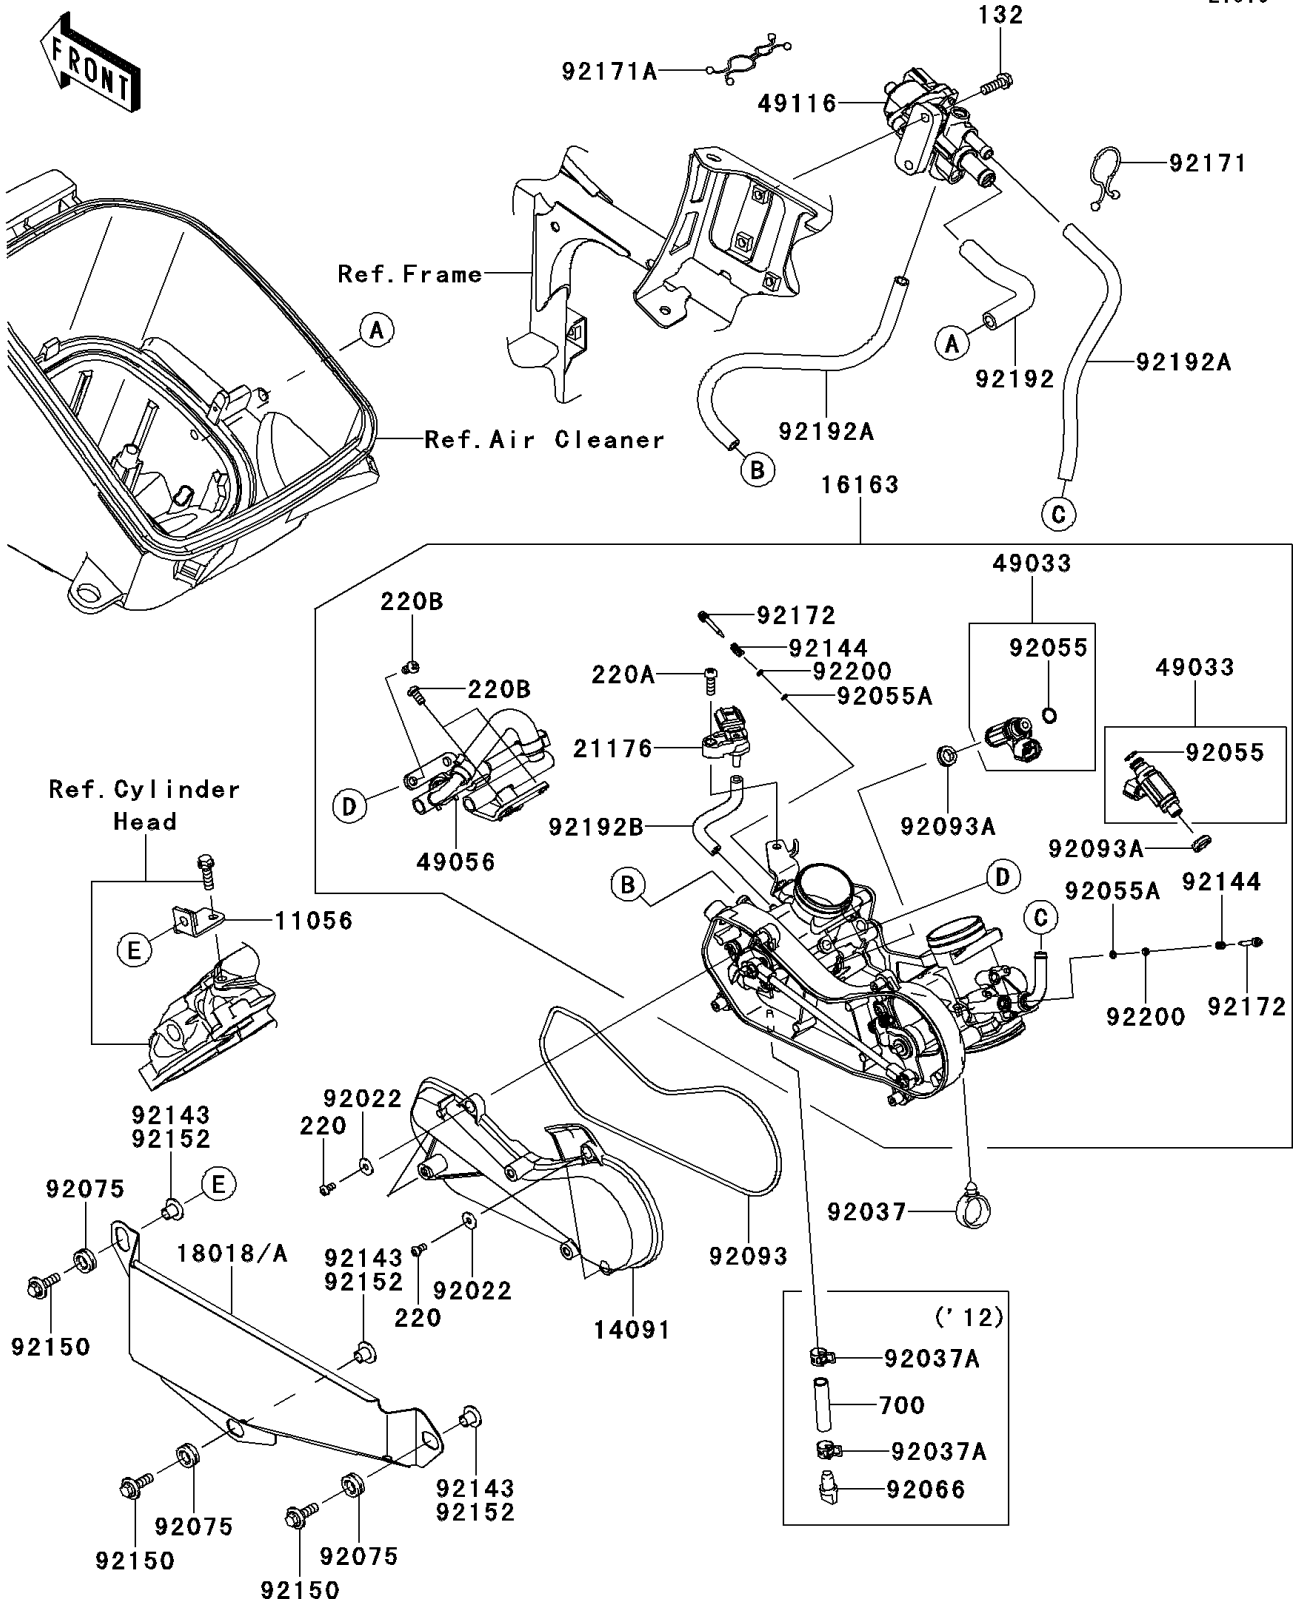

# 2013 BRUTE FORCE® 750 4x4i EPS PARTS DIAGRAM

Throttle

E1510

## 2013 BRUTE FORCE® 750 4x4i EPS PARTS LIST

### Throttle

ITEM NAME	PART NUMBER	QUANTITY
BOLT-FLANGED-SMALL,6X18 (Ref # 132)	132BD0618	2
SCREW-PAN-CROS,4X8 (Ref # 220)	220AA0408	4
SCREW-PAN-CROS,5X16 (Ref # 220A)	220AA0516	1
SCREW-PAN-CROS,6X12 (Ref # 220B)	220D0612	4
BRACKET (Ref # 11056)	11056-1026	1
COVER,THROTTLE LINK (Ref # 14091)	14091-1731	1
THROTTLE-ASSY (Ref # 16163)	16163-0786	1
PLATE-HEAT GUARD (Ref # 18018A)	18018-0033	1
SENSOR,PRESSURE (Ref # 21176)	21176-0111	1
NOZZLE-INJECTION (Ref # 49033)	49033-1060	2
PIPE-INJECTION (Ref # 49056)	49056-0034	1
VALVE-ASSY (Ref # 49116)	49116-0021	1
WASHER,5.2X13X1 (Ref # 92022)	92022-1380	4
CLAMP,HOSE (Ref # 92037)	92037-1827	1
RING-O,INJECTION NOZZLE (Ref # 92055)	92055-1622	2
RING-O,AIR SCREW (Ref # 92055A)	92055-1658	2
DAMPER (Ref # 92075)	92075-1947	3
SEAL (Ref # 92093)	92093-0082	1
SEAL (Ref # 92093A)	92093-0127	2
SPRING,THROTTLE STOP SCREW (Ref # 92144)	92144-1674	2
BOLT,FLANGED,6X20 (Ref # 92150)	92150-1339	3
COLLAR,6.3X8.3X9.2 (Ref # 92152)	92152-0237	3
CLAMP (Ref # 92171)	92171-1185	1
CLAMP (Ref # 92171A)	92171-1438	1
SCREW (Ref # 92172)	92172-0156	2
TUBE (Ref # 92192)	92192-0437	1
TUBE (Ref # 92192A)	92192-0439	2
TUBE (Ref # 92192B)	92192-0914	1
WASHER,PILOT AIR SCREW (Ref # 92200)	92200-1564	2