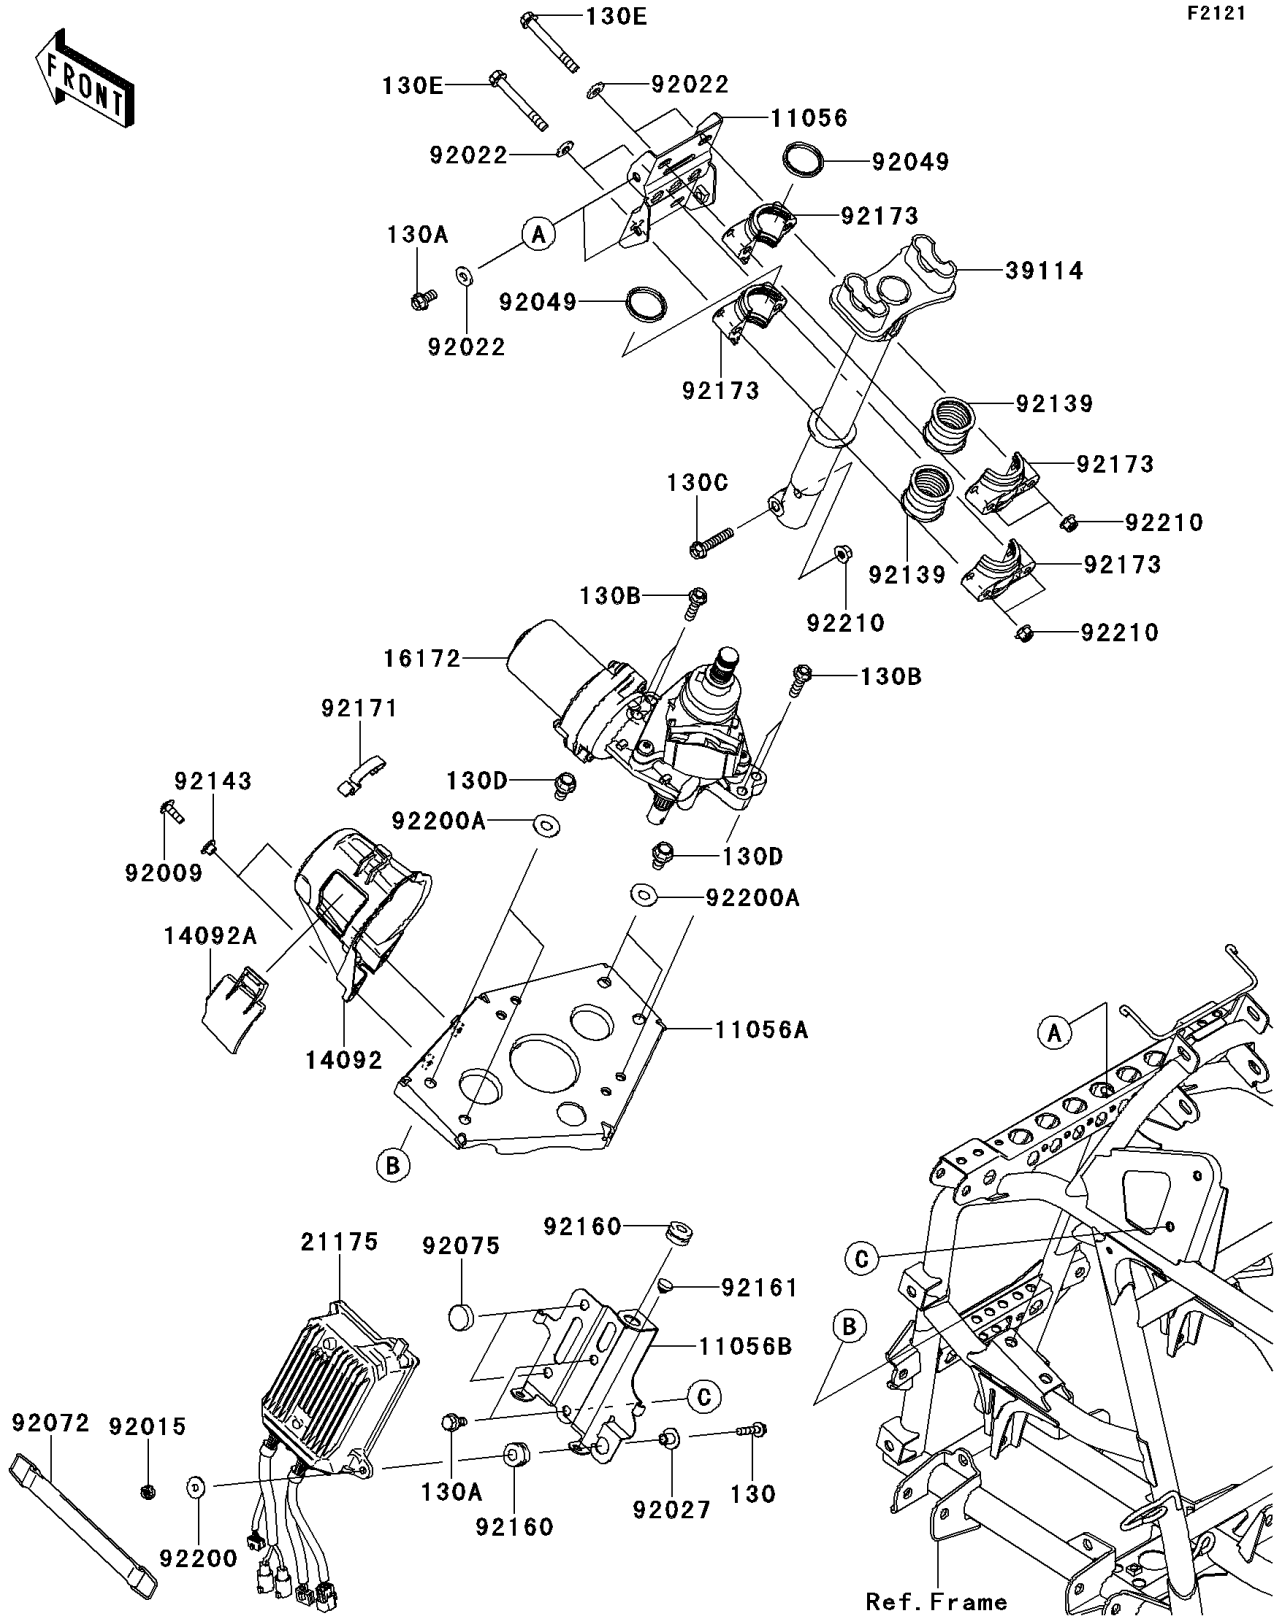

2014 BRUTE FORCE® 750 4x4i EPS PARTS DIAGRAM

Steering Shaft

F2121

2014 BRUTE FORCE® 750 4x4i EPS PARTS LIST

Steering Shaft

ITEM NAME	PART NUMBER	QUANTITY
BOLT-FLANGED,6X30 (Ref # 130)	130BA0630	1
BOLT-FLANGED,8X16 (Ref # 130A)	130BA0816	6
BOLT-FLANGED,8X30 (Ref # 130B)	130BA0830	4
BOLT-FLANGED,8X40 (Ref # 130C)	130BA0840	1
BOLT-FLANGED,10X16 (Ref # 130D)	130BA1016	4
BOLT-FLANGED,8X65 (Ref # 130E)	130CA0865	4
BRACKET,STRG,UPP (Ref # 11056)	11056-0284	1
BRACKET,EPS BODY FIT (Ref # 11056A)	11056-0285	1
BRACKET,EPS ECU (Ref # 11056B)	11056-0290	1
COVER,EPS (Ref # 14092)	14092-0260	1
COVER,EPS,CAP (Ref # 14092A)	14092-0261	1
ACTUATOR,EPS (Ref # 16172)	16172-0560	1
CONTROL UNIT-ELECTRONIC,EPS (Ref # 21175)	21175-0752	1
SHAFT-COMP-STRG (Ref # 39114)	39114-0309	1
SCREW,6X20 (Ref # 92009)	92009-1289	2
NUT,FLANGED,6MM (Ref # 92015)	92015-1367	1
WASHER,8.2X19X2 (Ref # 92022)	92022-1533	8
COLLAR,L=12 (Ref # 92027)	92027-1062	1
SEAL-OIL,SR31.8X37.5X3.8LR (Ref # 92049)	92049-7501	2
BAND,BATTERY (Ref # 92072)	92072-3879	1
DAMPER (Ref # 92075)	92075-281	2
BUSHING,STRG SHAFT (Ref # 92139)	92139-0763	2
COLLAR (Ref # 92143)	92143-1057	2
DAMPER (Ref # 92160)	92160-1895	2
DAMPER (Ref # 92161)	92161-0586	2
CLAMP (Ref # 92171)	92171-0225	1
CLAMP,STRG SHAFT (Ref # 92173)	92173-0746	4
WASHER,6.5X20X1.6 (Ref # 92200)	92200-0283	1
WASHER,10.5X25X1.6 (Ref # 92200A)	92200-1595	4

2014 BRUTE FORCE® 750 4x4i EPS PARTS LIST

Steering Shaft

ITEM NAME	PART NUMBER	QUANTITY
NUT,FLANGED,LOCK,8MM (Ref # 92210)	92210-0493	5