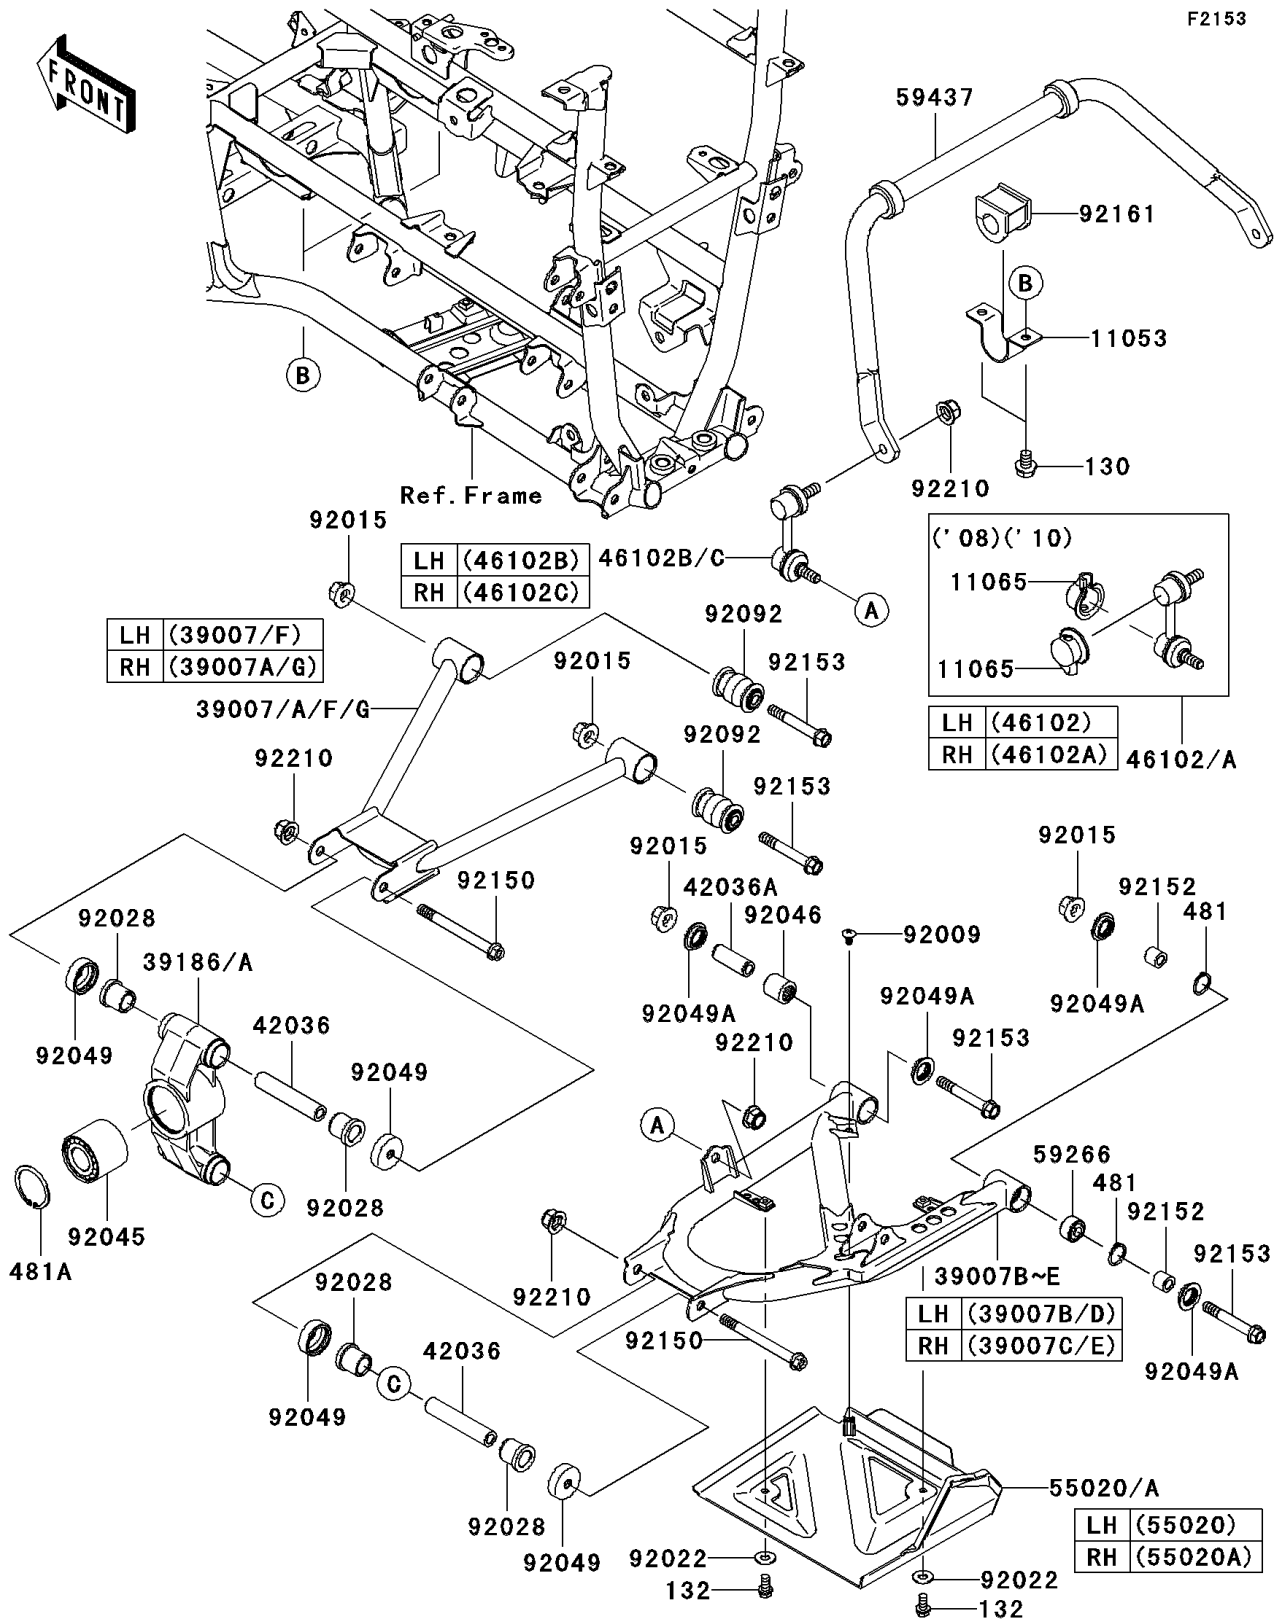

2010 Brute Force® 750 4x4i PARTS DIAGRAM

Rear Suspension

2010 Brute Force® 750 4x4i PARTS LIST

Rear Suspension

ITEM NAME	PART NUMBER	QUANTITY
-----------	-------------	----------