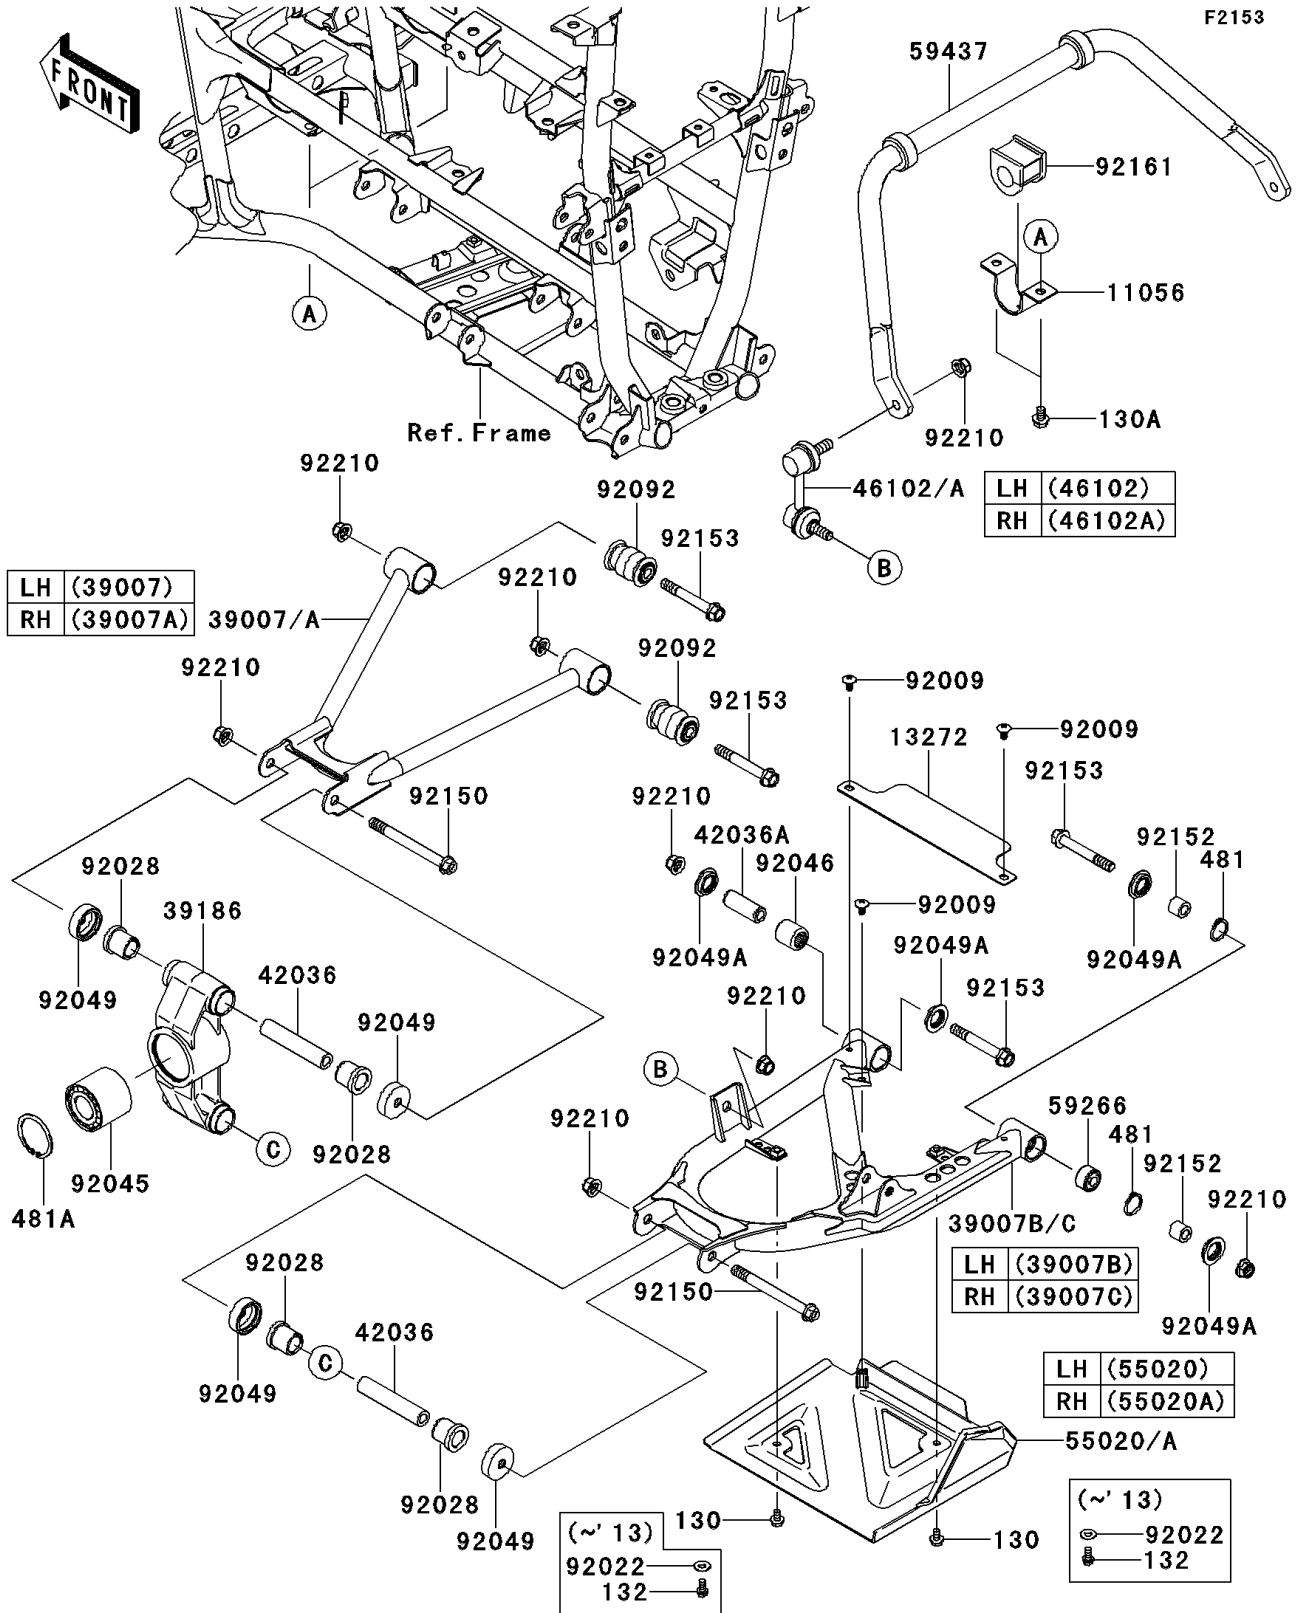

2013 BRUTE FORCE® 750 4x4i EPS PARTS DIAGRAM

Rear Suspension

2013 BRUTE FORCE® 750 4x4i EPS PARTS LIST

Rear Suspension

ITEM NAME	PART NUMBER	QUANTITY
BOLT-FLANGED,8X12 (Ref # 130A)	130BA0812	4
BOLT-FLANGED-SMALL,6X12 (Ref # 132)	132BA0612	4
CIRCLIP (Ref # 481)	481J2400	4
CIRCLIP (Ref # 481A)	481J5200	2
BRACKET,STABILIZER (Ref # 11056)	11056-1062	2
PLATE,RR ARM (Ref # 13272)	13272-0919	2
ARM-SUSP,RR,UPP,LH (Ref # 39007)	39007-0170	1
ARM-SUSP,RR,UPP,RH (Ref # 39007A)	39007-0171	1
ARM-SUSP,RR,LWR,LH (Ref # 39007B)	39007-0172	1
ARM-SUSP,RR,LWR,RH (Ref # 39007C)	39007-0173	1
KNUCKLE,RR (Ref # 39186)	39186-0099	2
SLEEVE,10X17X85.6 (Ref # 42036)	42036-1190	4
SLEEVE (Ref # 42036A)	42036-1376	2
ROD,STABILIZER,LH (Ref # 46102)	46102-0100	1
ROD,STABILIZER,RH (Ref # 46102A)	46102-0101	1
GUARD,REAR ARM,LH,F.BLACK (Ref # 55020)	55020-0166-6Z	1
GUARD,REAR ARM,RH,F.BLACK (Ref # 55020A)	55020-0167-6Z	1
JOINT-BALL (Ref # 59266)	59266-0013	2
STABILIZER,RR (Ref # 59437)	59437-0306	1
SCREW,6X12 (Ref # 92009)	92009-1480	6
WASHER,7X16X1.2 (Ref # 92022)	92022-024	4
BUSHING (Ref # 92028)	92028-1466	8
BEARING-BALL,25BWD02ACA68 (Ref # 92045)	92045-0094	2
BEARING-NEEDLE (Ref # 92046)	92046-1046	2
SEAL-OIL,KNUCKLE (Ref # 92049)	92049-1198	8
SEAL-OIL,MHA17245.7F (Ref # 92049A)	92049-1223	8
BUSHING-RUBBER (Ref # 92092)	92092-0004	4
BOLT,FLANGED,10X105 (Ref # 92150)	92150-1624	4
COLLAR,10X17X14.5 (Ref # 92152)	92152-1455	4

2013 BRUTE FORCE® 750 4x4i EPS PARTS LIST

Rear Suspension

ITEM NAME	PART NUMBER	QUANTITY
BOLT,FLANGED,10X70 (Ref # 92153)	92153-0666	8
DAMPER (Ref # 92161)	92161-0265	2
NUT,LOCK,FLANGED,10MM (Ref # 92210)	92210-0276	16