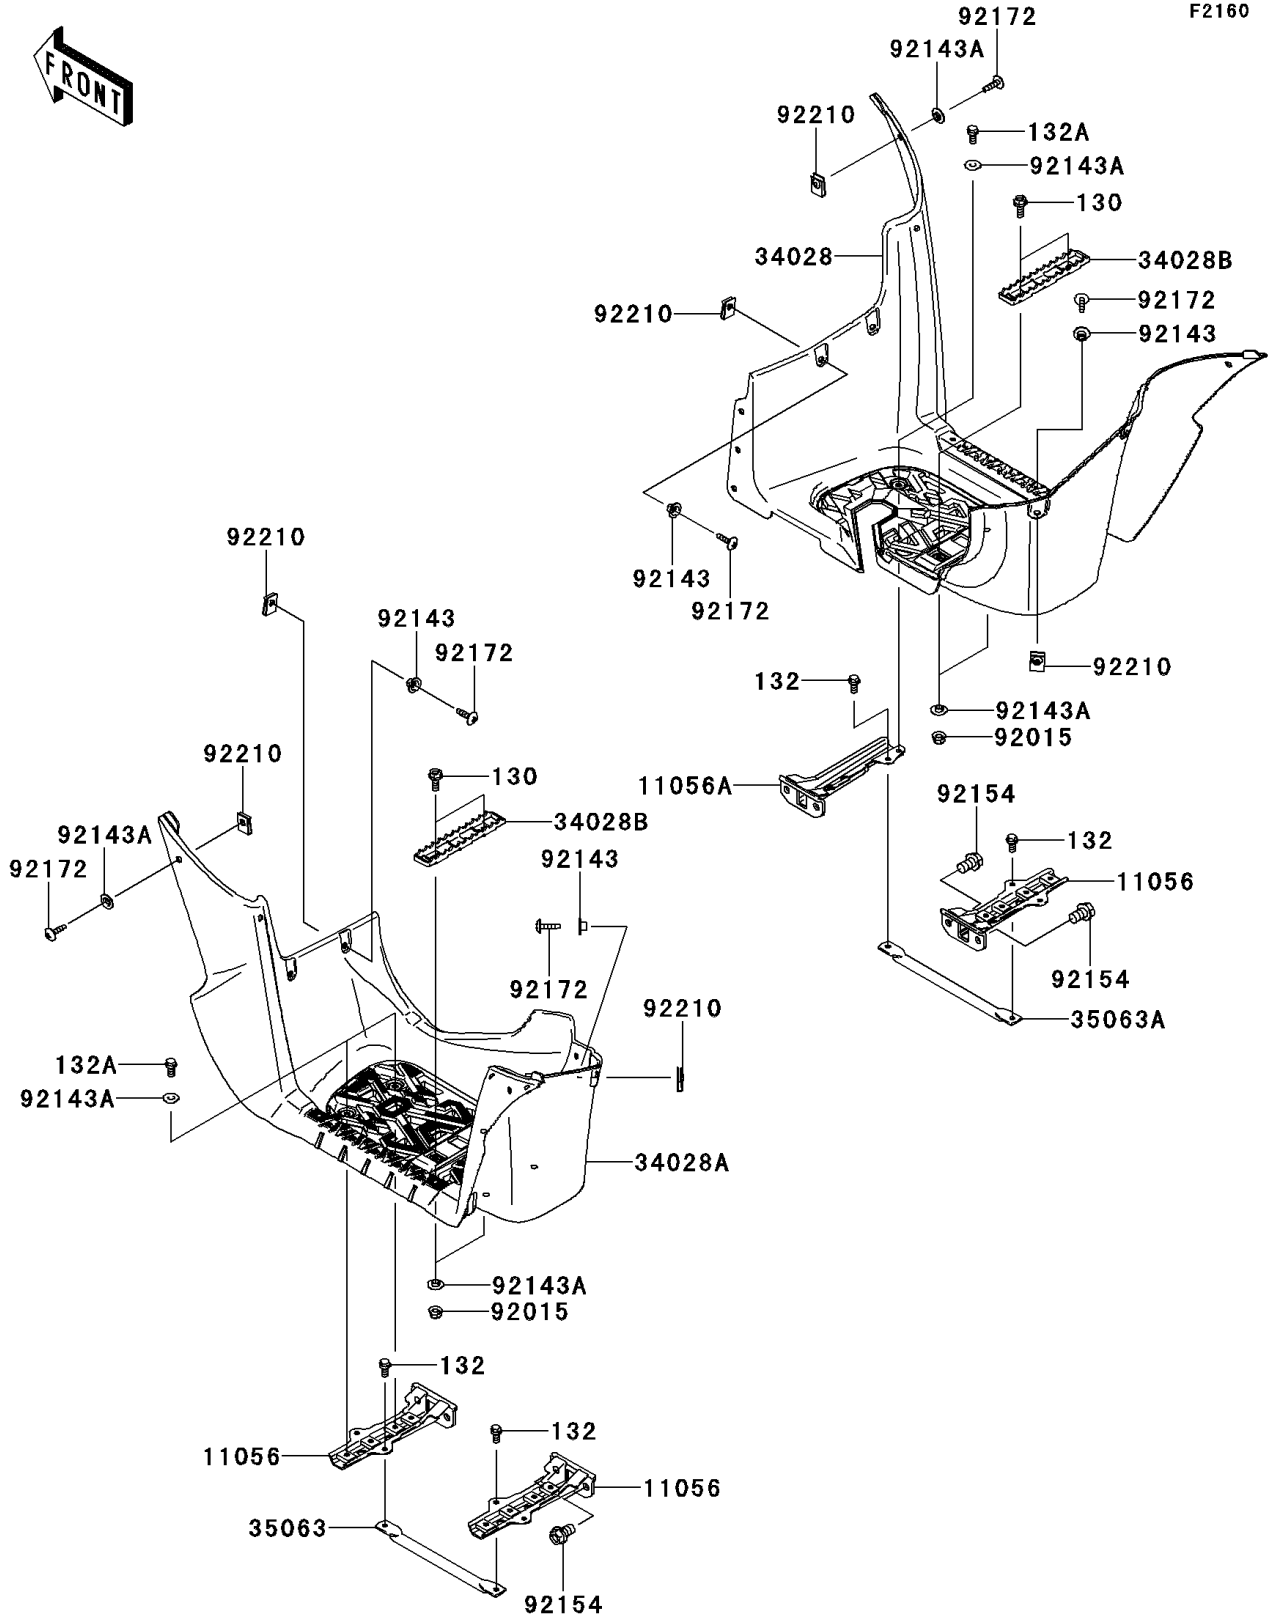

2014 BRUTE FORCE® 750 4x4i EPS PARTS DIAGRAM

Footrests

F2160

2014 BRUTE FORCE® 750 4x4i EPS PARTS LIST

Footrests

ITEM NAME	PART NUMBER	QUANTITY
-----------	-------------	----------