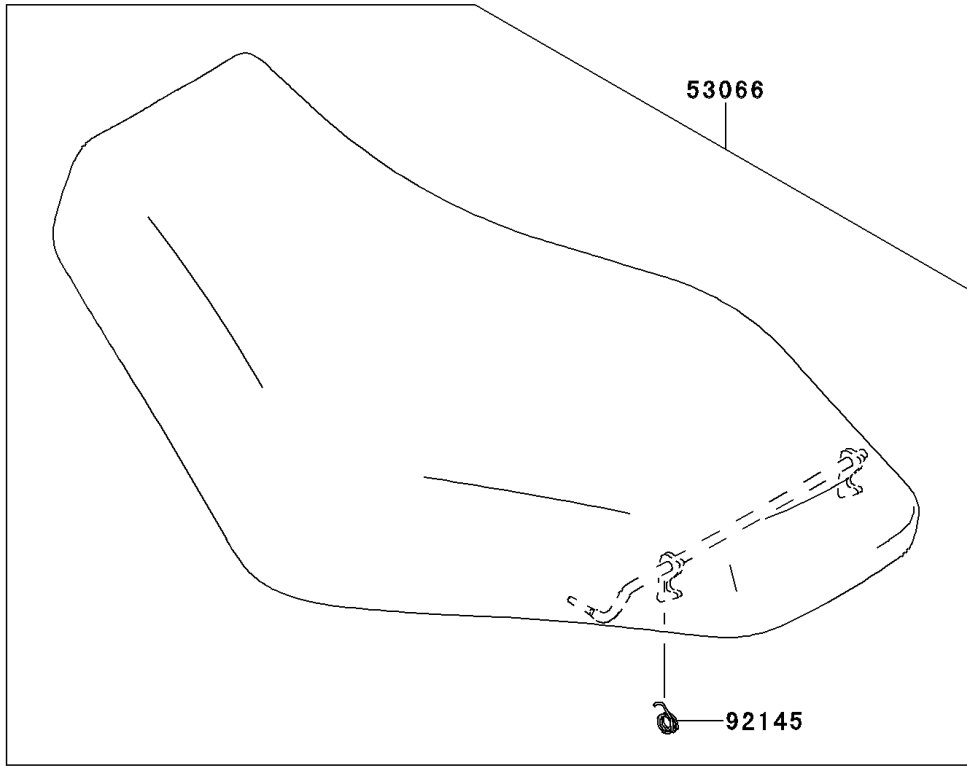

# 2012 BRUTE FORCE® 750 4x4i EPS PARTS DIAGRAM

Seat

F2510

### Seat

ITEM NAME	PART NUMBER	QUANTITY
BOLT-FLANGED,8X12 (Ref # 130)	130BA0812	2
BRACKET,SEAT&BATTERY BAND (Ref # 11054)	11054-1236	1
SEAT-ASSY,BLACK (Ref # 53066)	53066-0291-MA	1
SPRING,SEAT LATCH (Ref # 92145)	92145-0022	1