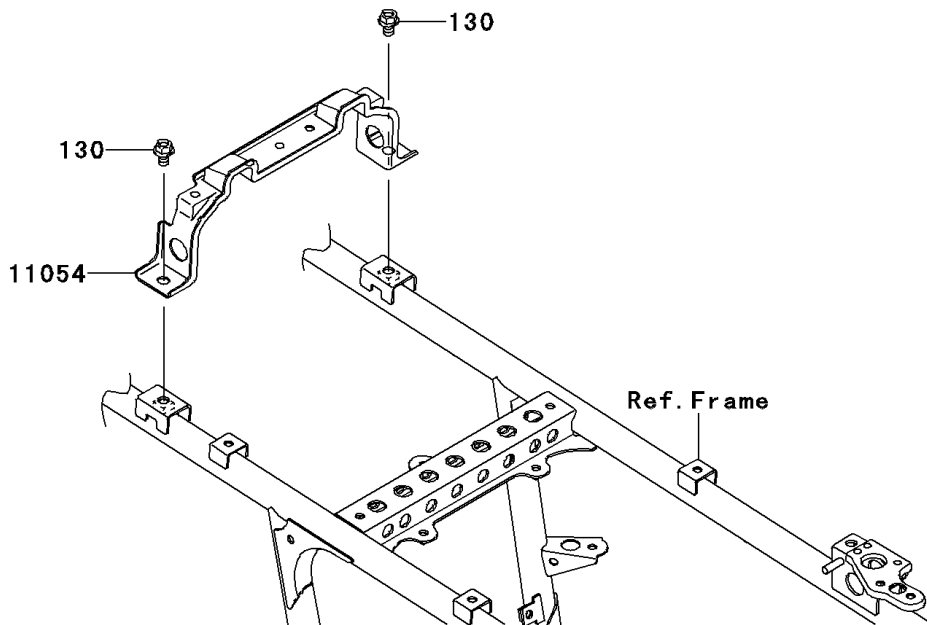

# 2012 BRUTE FORCE® 750 4x4i EPS PARTS DIAGRAM

Seat

F2510

### Seat

ITEM NAME	PART NUMBER	QUANTITY
BOLT-FLANGED,8X12 (Ref # 130)	130BA0812	2
BRACKET,SEAT&BATTERY BAND (Ref # 11054)	11054-1236	1
SEAT-ASSY,BLACK (Ref # 53066)	53066-0291-MA	1
SPRING,SEAT LATCH (Ref # 92145)	92145-0022	1