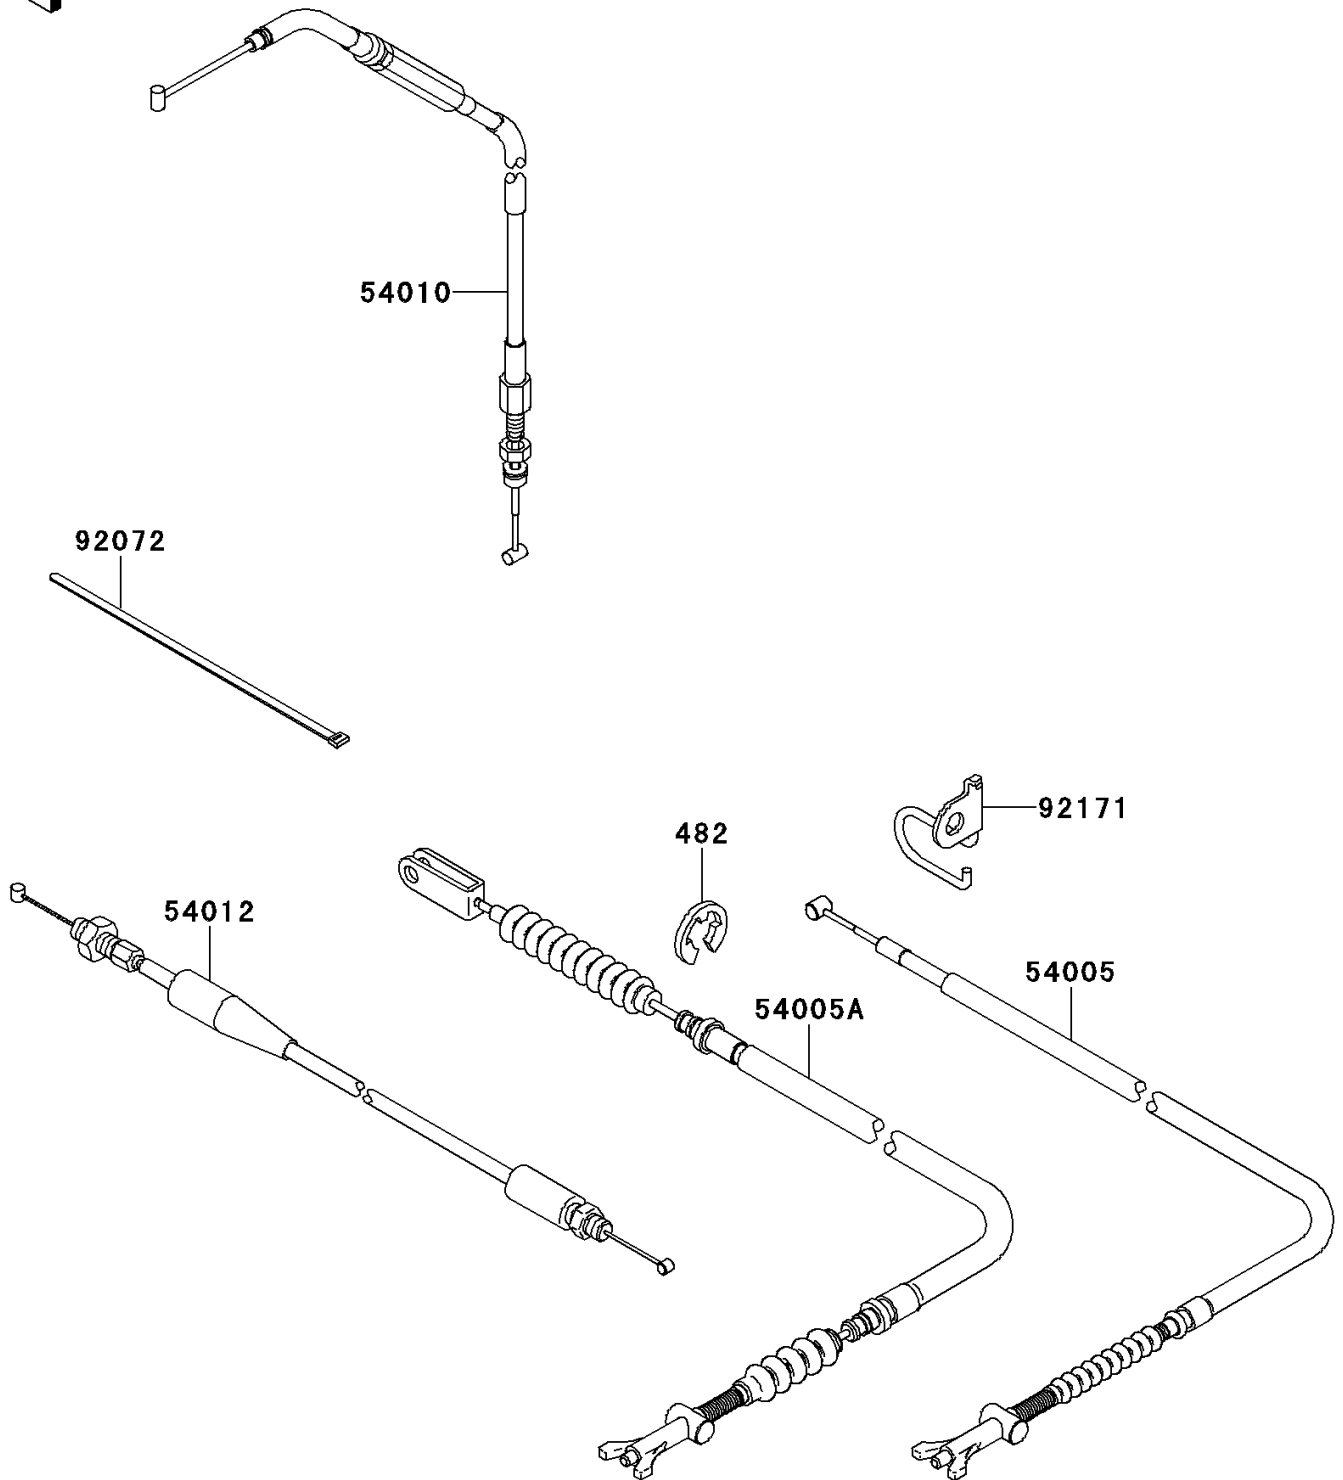

2013 BRUTE FORCE® 750 4x4i EPS PARTS DIAGRAM

Cables

F2540

2013 BRUTE FORCE® 750 4x4i EPS PARTS LIST

Cables

| ITEM NAME | PART NUMBER | QUANTITY |
|-------------------------------------|-------------|----------|
| CIRCLIP-TYPE-E,8MM (Ref # 482) | 482EA8000 | 1 |
| CABLE-BRAKE,PARKING (Ref # 54005) | 54005-0017 | 1 |
| CABLE-BRAKE,FOOT (Ref # 54005A) | 54005-0018 | 1 |
| CABLE,FRONT DIFF LOCK (Ref # 54010) | 54010-0570 | 1 |
| CABLE-THROTTLE (Ref # 54012) | 54012-0207 | 1 |
| BAND,L=188 (Ref # 92072) | 92072-1239 | 3 |
| CLAMP,BRAKE CABLE (Ref # 92171) | 92171-0228 | 1 |