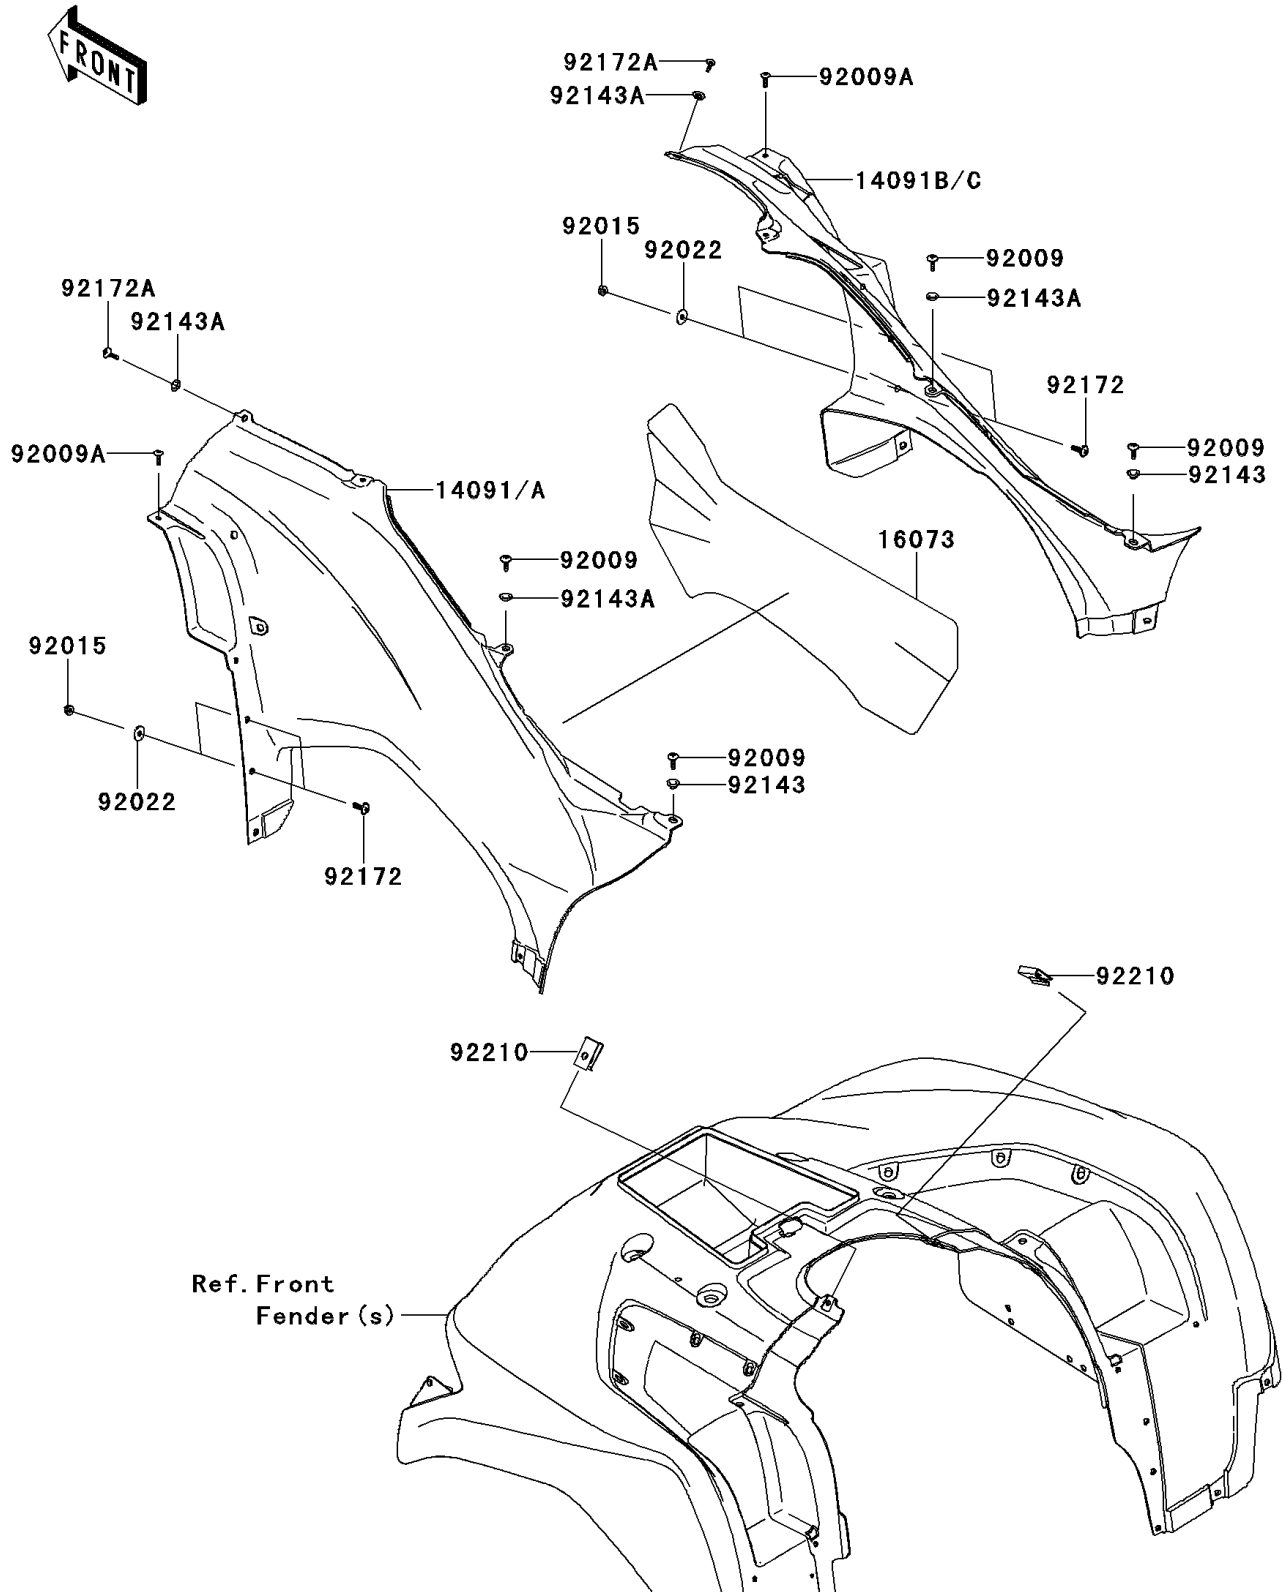

2014 BRUTE FORCE® 750 4x4i EPS PARTS DIAGRAM

Side Covers

F2611

2014 BRUTE FORCE® 750 4x4i EPS PARTS LIST

Side Covers

ITEM NAME	PART NUMBER	QUANTITY
INSULATOR,SIDE COVER,LH (Ref # 16073)	16073-0723	1
SCREW,6X16 (Ref # 92009)	92009-1621	4
SCREW,5X18 (Ref # 92009A)	92009-1655	2
NUT,LOCK,FLANGED,6MM (Ref # 92015)	92015-1603	4
WASHER,6.5X20X1.6,BLACK (Ref # 92022)	92022-1346	4
COLLAR (Ref # 92143)	92143-1057	2
COLLAR (Ref # 92143A)	92143-1087	4
SCREW,6X18 (Ref # 92172)	92172-0002	4
SCREW,TAPPING,6X20 (Ref # 92172A)	92172-0488	2
NUT,LEAF SPRING,6MM (Ref # 92210)	92210-0624	2
COVER,SIDE,LH,M.T.GRAY (Ref # 14091)	14091-0312-31S	1
COVER,SIDE,LH,C.L.GREEN (Ref # 14091A)	14091-0312-367	1
COVER,SIDE,RH,M.T.GRAY (Ref # 14091B)	14091-0313-31S	1
COVER,SIDE,RH,C.L.GREEN (Ref # 14091C)	14091-0313-367	1