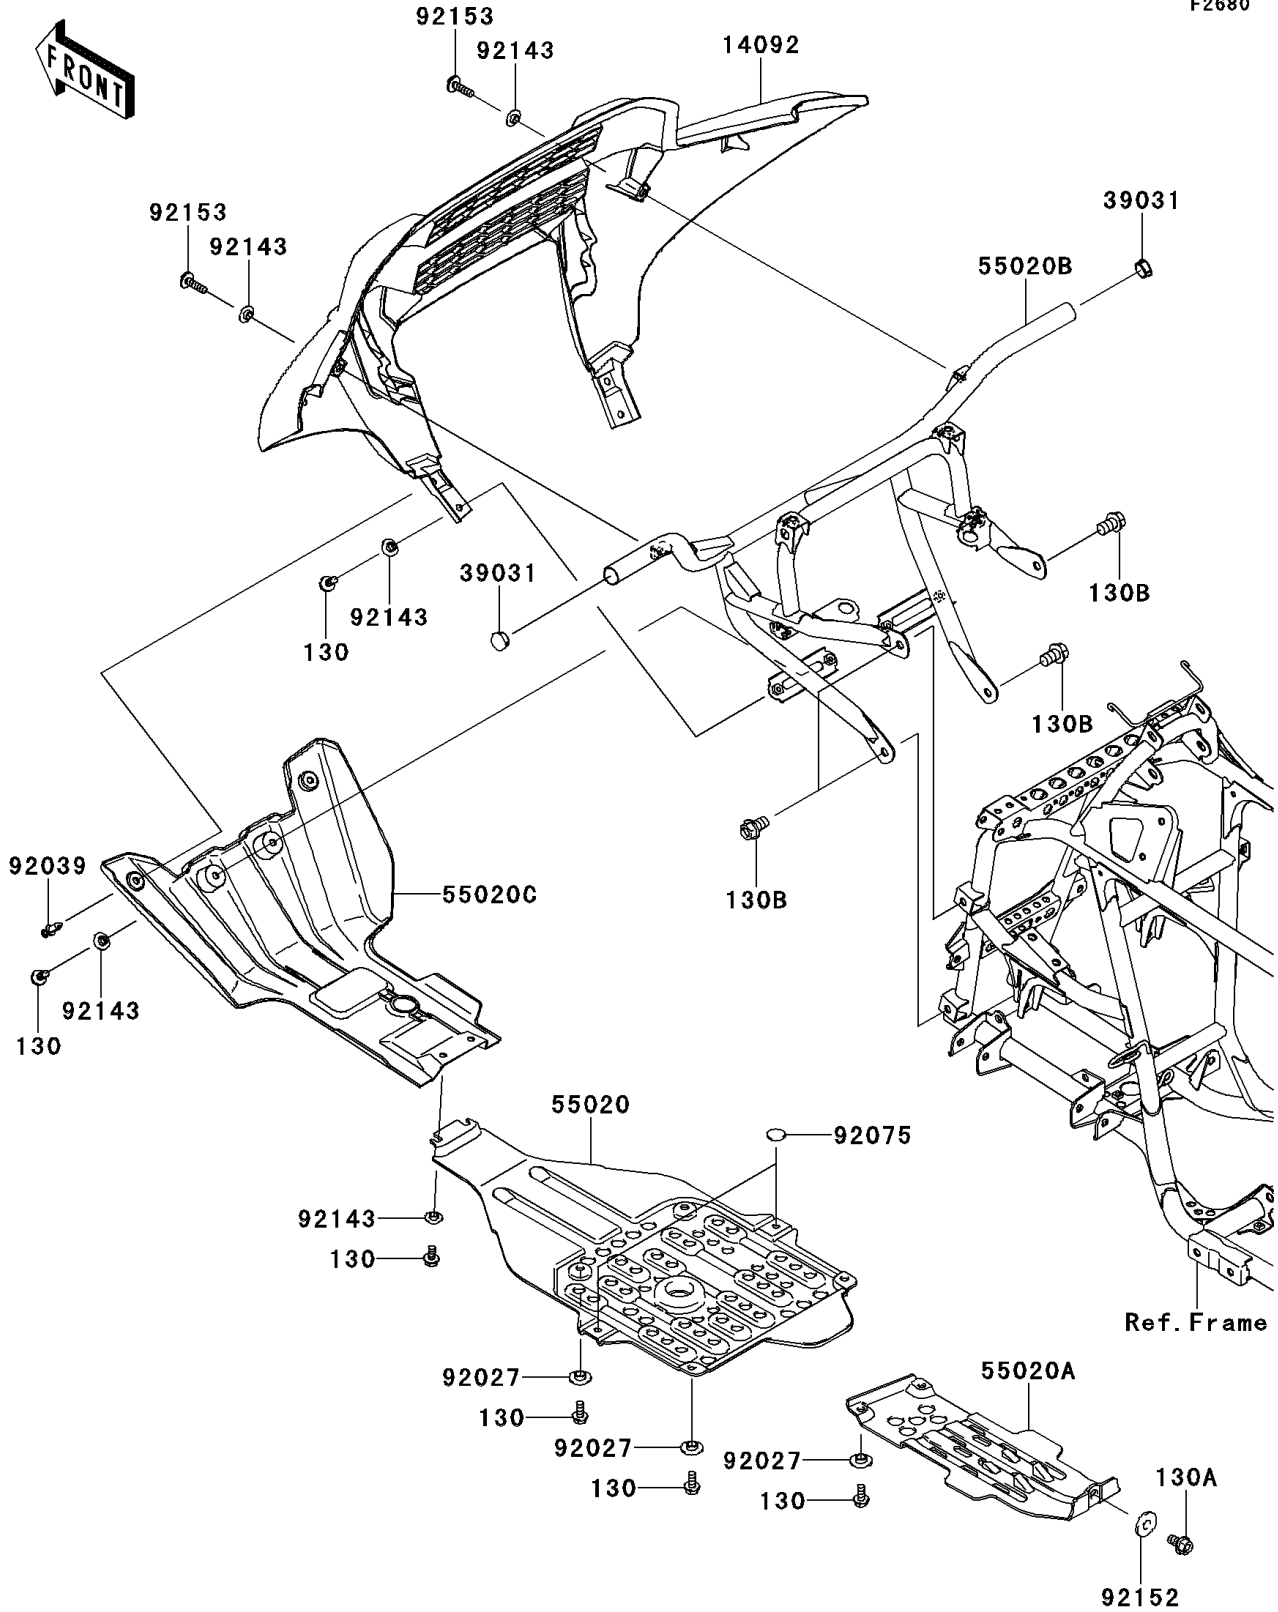

2012 BRUTE FORCE® 750 4x4i EPS PARTS DIAGRAM

Guard(s)

F2680

2012 BRUTE FORCE® 750 4x4i EPS PARTS LIST

Guard(s)

ITEM NAME	PART NUMBER	QUANTITY
BOLT-FLANGED,6X14 (Ref # 130)	130BA0614	12
BOLT-FLANGED,8X14 (Ref # 130A)	130BA0814	1
BOLT-FLANGED,10X16 (Ref # 130B)	130BB1016	4
COVER,BUMPER,F.BLACK (Ref # 14092)	14092-0188-6Z	1
CAP-END (Ref # 39031)	39031-0011	2
GUARD,ENGINE (Ref # 55020)	55020-0065	1
GUARD,REAR GEAR BOX (Ref # 55020A)	55020-0105	1
GUARD,FR (Ref # 55020B)	55020-0392	1
GUARD,FRONT SKID,F.BLACK (Ref # 55020C)	55020-0426-6Z	1
COLLAR,L=4.7 (Ref # 92027)	92027-1964	6
RIVET (Ref # 92039)	92039-1229	2
DAMPER,RUBBER (Ref # 92075)	92075-261	2
COLLAR (Ref # 92143)	92143-1087	8
COLLAR (Ref # 92152)	92152-0198	1
BOLT,SOCKET,6X22 (Ref # 92153)	92153-0574	2