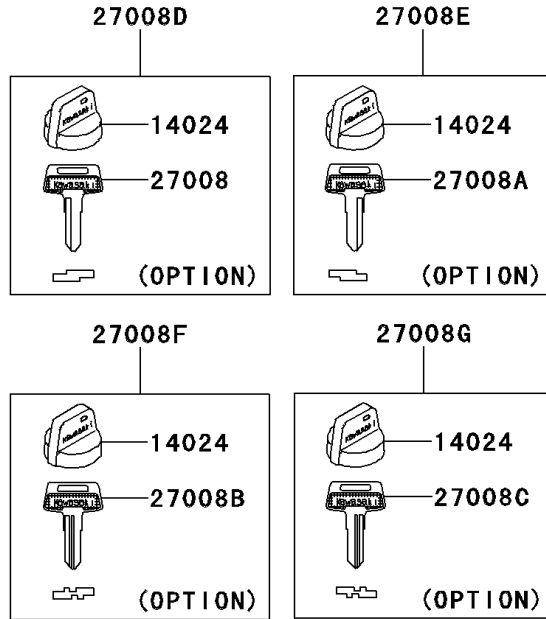

# 2012 BRUTE FORCE® 750 4x4i EPS PARTS DIAGRAM

Ignition Switch

F2770

### Ignition Switch

ITEM NAME	PART NUMBER	QUANTITY
SWITCH-COMP,D.C. TERMINAL (Ref # 13151)	13151-0557	1
COVER,KEY (Ref # 14024)	14024-1551	4
SWITCH-ASSY-IGNITION (Ref # 27005)	27005-0019	1
KEY-LOCK,BLANK (Ref # 27008)	27008-1041	1
KEY-LOCK,BLANK (Ref # 27008A)	27008-1042	1
KEY-LOCK,BLANK (Ref # 27008B)	27008-1043	1
KEY-LOCK,BLANK (Ref # 27008C)	27008-1044	1
KEY-LOCK,BLANK,W/COVER (Ref # 27008D)	27008-1132	1
KEY-LOCK,BLANK,W/COVER (Ref # 27008E)	27008-1133	1
KEY-LOCK,BLANK,W/COVER (Ref # 27008F)	27008-1134	1
KEY-LOCK,BLANK,W/COVER (Ref # 27008G)	27008-1135	1
NUT,IGNITION SWITCH (Ref # 92210)	92210-1109	1