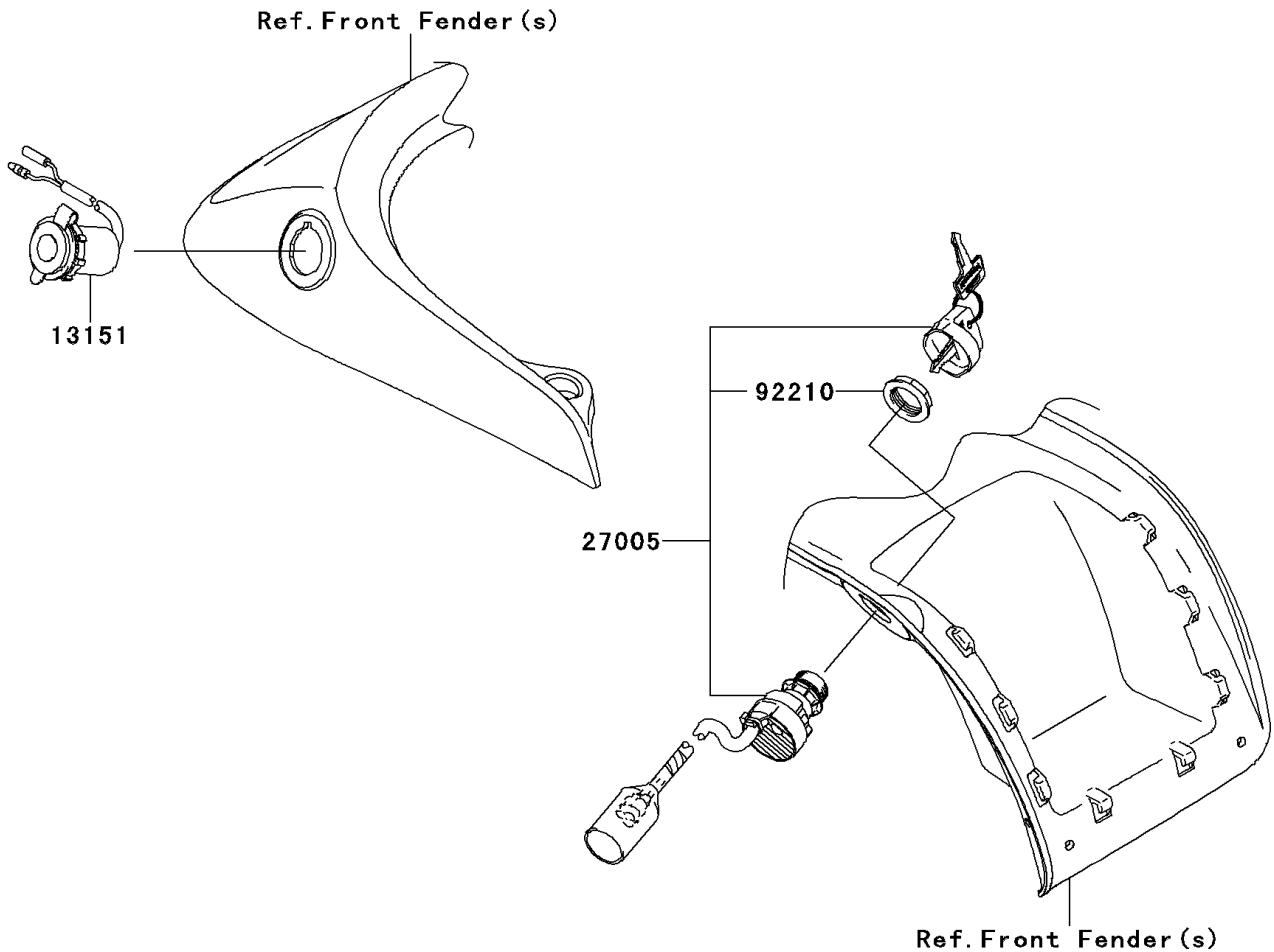

# 2012 BRUTE FORCE® 750 4x4i EPS PARTS DIAGRAM

Ignition Switch

F2770

### Ignition Switch

ITEM NAME	PART NUMBER	QUANTITY
SWITCH-COMP,D.C. TERMINAL (Ref # 13151)	13151-0557	1
COVER,KEY (Ref # 14024)	14024-1551	4
SWITCH-ASSY-IGNITION (Ref # 27005)	27005-0019	1
KEY-LOCK,BLANK (Ref # 27008)	27008-1041	1
KEY-LOCK,BLANK (Ref # 27008A)	27008-1042	1
KEY-LOCK,BLANK (Ref # 27008B)	27008-1043	1
KEY-LOCK,BLANK (Ref # 27008C)	27008-1044	1
KEY-LOCK,BLANK,W/COVER (Ref # 27008D)	27008-1132	1
KEY-LOCK,BLANK,W/COVER (Ref # 27008E)	27008-1133	1
KEY-LOCK,BLANK,W/COVER (Ref # 27008F)	27008-1134	1
KEY-LOCK,BLANK,W/COVER (Ref # 27008G)	27008-1135	1
NUT,IGNITION SWITCH (Ref # 92210)	92210-1109	1