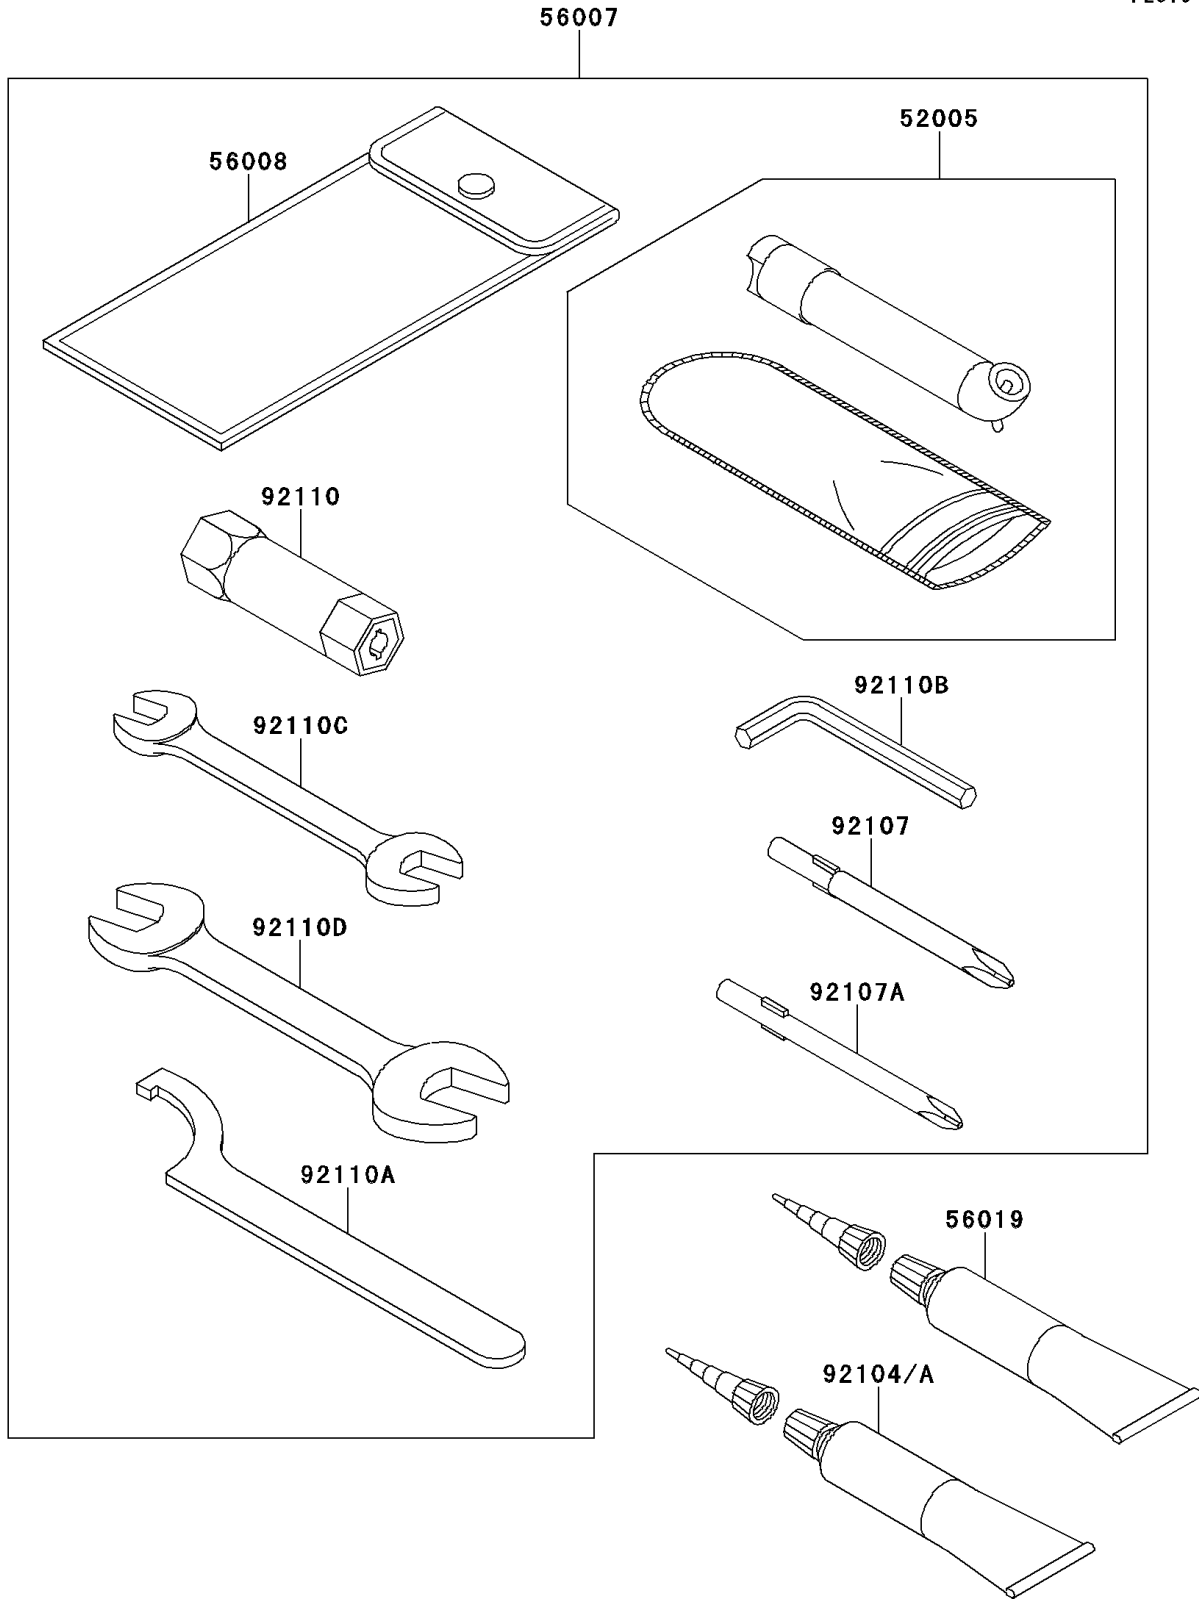

# 2012 BRUTE FORCE® 750 4x4i EPS PARTS DIAGRAM

Owner's Tools

F2810

### Owner's Tools

ITEM NAME	PART NUMBER	QUANTITY
GAUGE,AIR (Ref # 52005)	52005-1082	1
TOOL-KIT (Ref # 56007)	56007-0014	1
BAG,TOOL (Ref # 56008)	56008-1007	1
GASKET-LIQUID,TB1211,WHITE (Ref # 56019)	56019-120	1
GASKET-LIQUID,TB1211F,CLEAR (Ref # 92104)	92104-0004	1
GASKET-LIQUID,TB1216,GRAY (Ref # 92104A)	92104-1063	1
TOOL-DRIVER,#3PHILLIPS (Ref # 92107)	92107-005	1
TOOL-DRIVER,#2PHILLIPS (Ref # 92107A)	92107-1053	1
TOOL-WRENCH,BOX,16MM (Ref # 92110)	92110-1116	1
TOOL-WRENCH,HOOK (Ref # 92110A)	92110-1129	1
TOOL-WRENCH,ALLEN,3MM (Ref # 92110B)	92110-1140	1
TOOL-WRENCH,OPEN END,10X12 (Ref # 92110C)	92110-1152	1
TOOL-WRENCH,OPEN END,14X17 (Ref # 92110D)	92110-1153	1