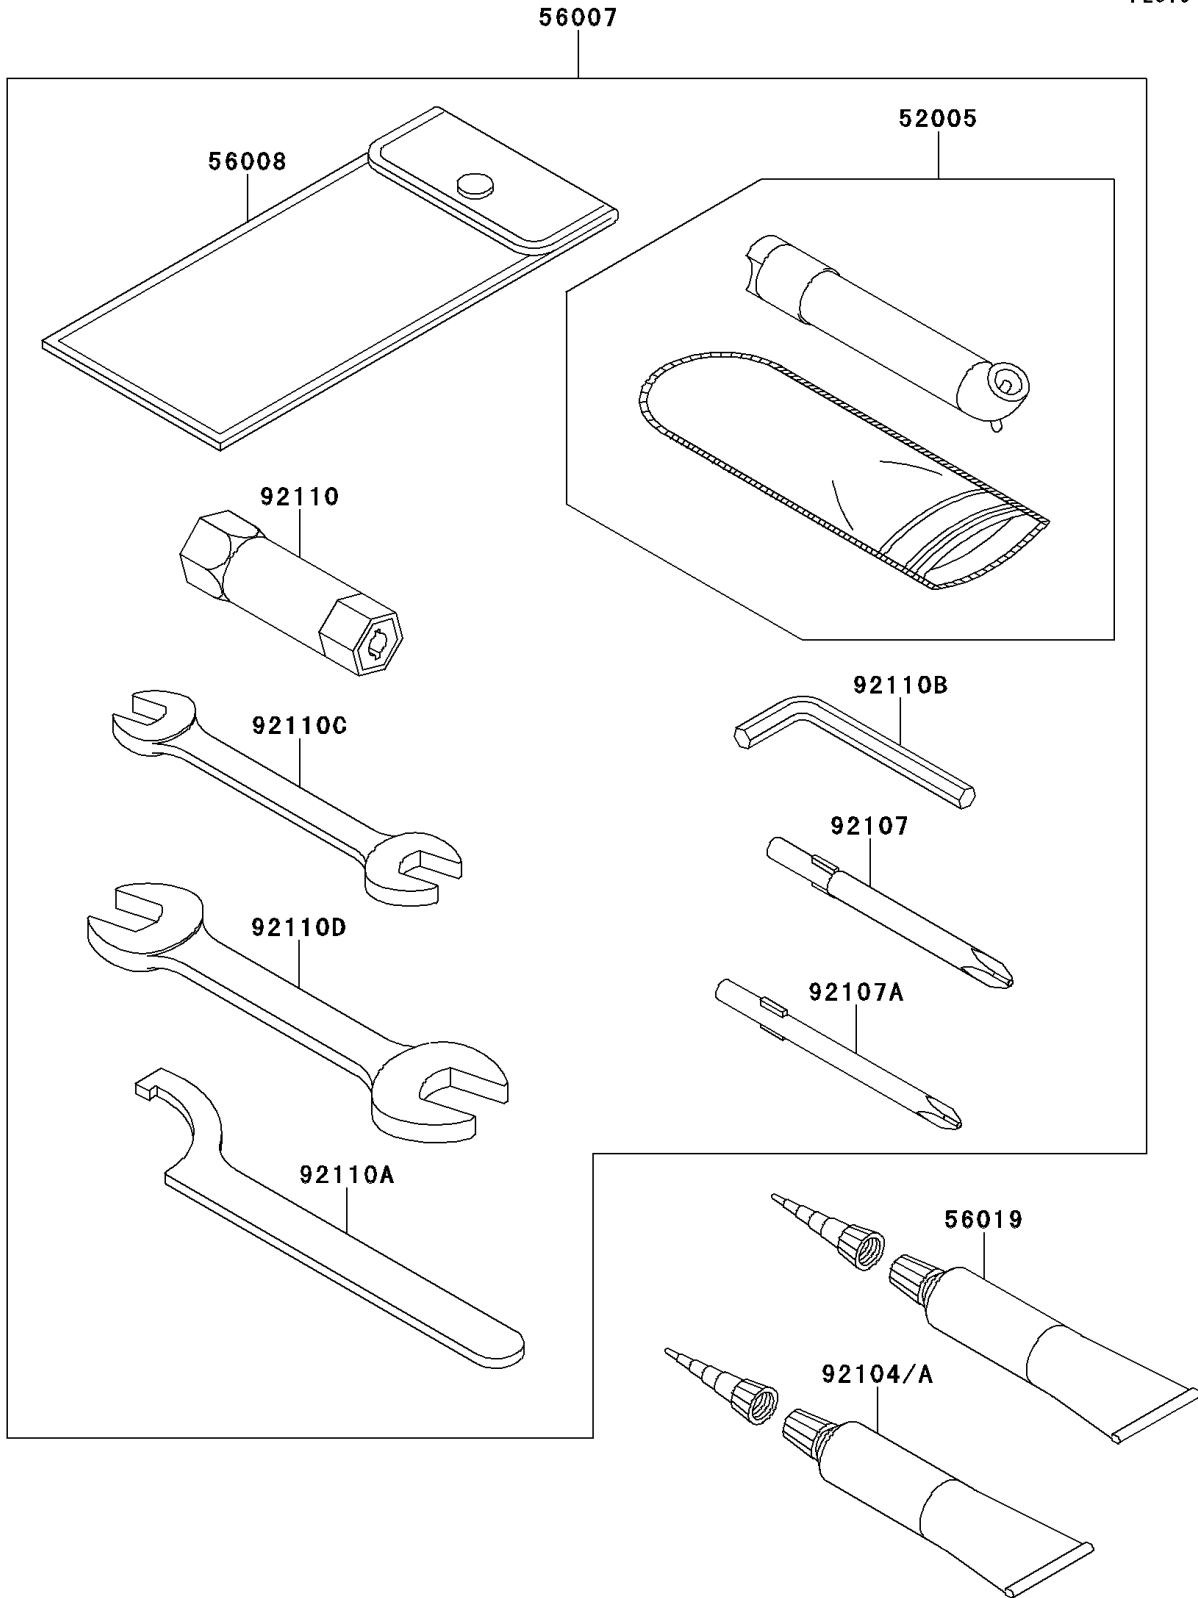

2014 BRUTE FORCE® 750 4x4i EPS PARTS DIAGRAM

Owner's Tools

F2810

2014 BRUTE FORCE® 750 4x4i EPS PARTS LIST

Owner's Tools

ITEM NAME	PART NUMBER	QUANTITY
-----------	-------------	----------