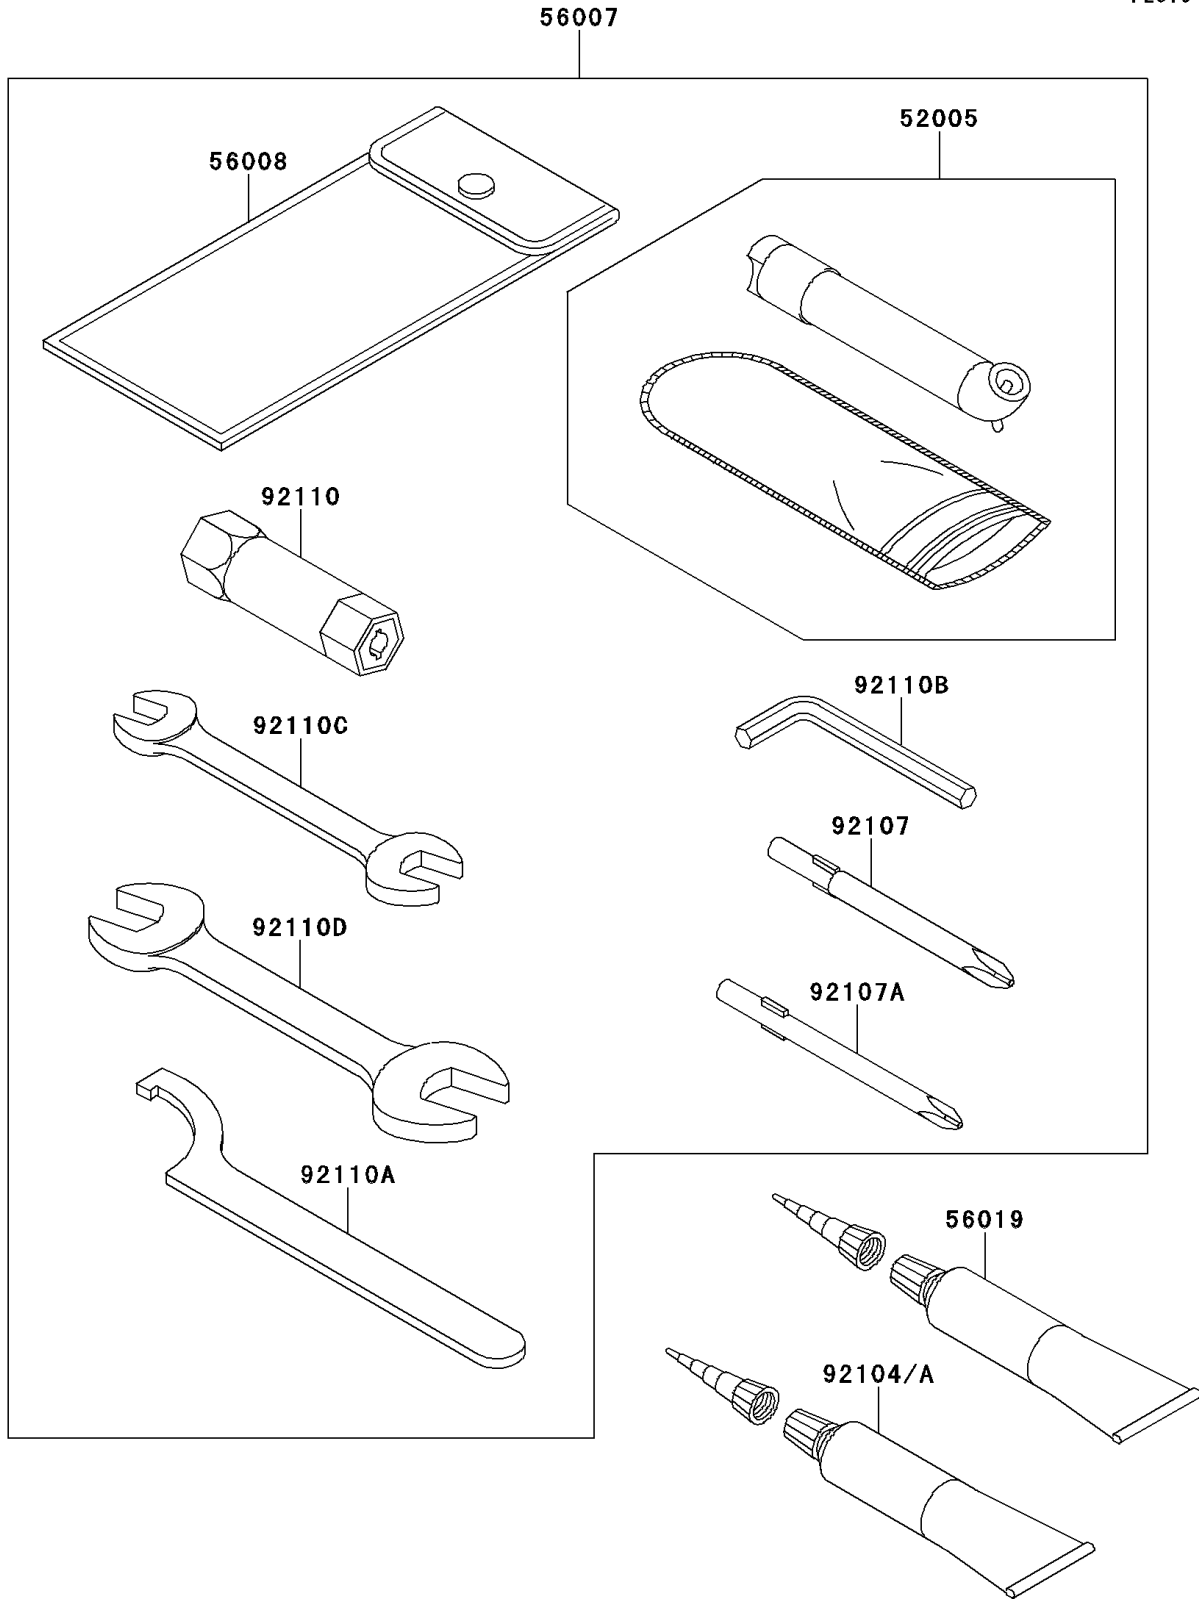

# 2014 BRUTE FORCE® 750 4x4i EPS PARTS DIAGRAM

Owner's Tools

F2810

### Owner's Tools

ITEM NAME	PART NUMBER	QUANTITY
GAUGE,AIR (Ref # 52005)	52005-1082	1
TOOL-KIT (Ref # 56007)	56007-0014	1
BAG,TOOL (Ref # 56008)	56008-1007	1
GASKET-LIQUID,TB1211,WHITE (Ref # 56019)	56019-120	1
GASKET-LIQUID,TB1211F,CLEAR (Ref # 92104)	92104-0004	1
GASKET-LIQUID,TB1216,GRAY (Ref # 92104A)	92104-1063	1
TOOL-DRIVER,#3PHILLIPS (Ref # 92107)	92107-005	1
TOOL-DRIVER,#2PHILLIPS (Ref # 92107A)	92107-1053	1
TOOL-WRENCH,BOX,16MM (Ref # 92110)	92110-1116	1
TOOL-WRENCH,HOOK (Ref # 92110A)	92110-1129	1
TOOL-WRENCH,ALLEN,3MM (Ref # 92110B)	92110-1140	1
TOOL-WRENCH,OPEN END,10X12 (Ref # 92110C)	92110-1152	1
TOOL-WRENCH,OPEN END,14X17 (Ref # 92110D)	92110-1153	1