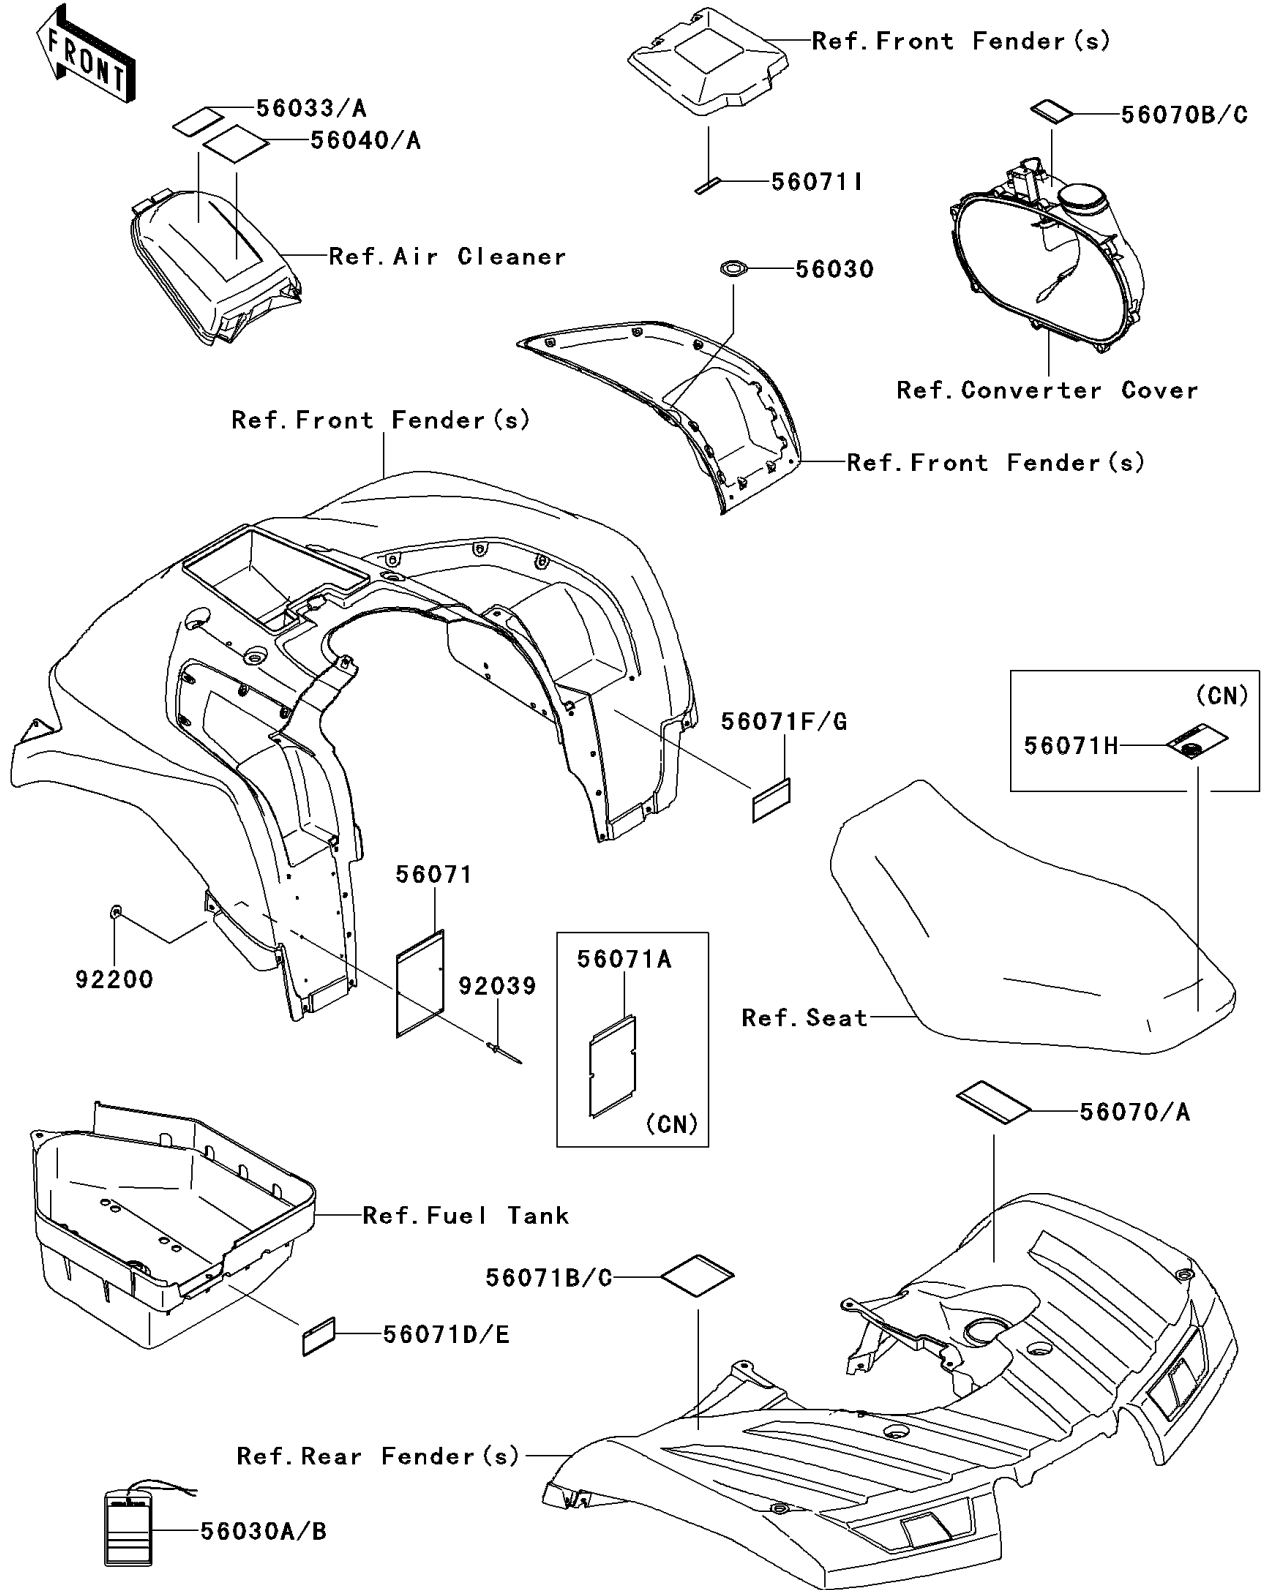

2012 BRUTE FORCE® 750 4x4i EPS PARTS DIAGRAM

Labels

F2860

2012 BRUTE FORCE® 750 4x4i EPS PARTS LIST

Labels

ITEM NAME	PART NUMBER	QUANTITY
LABEL,IGNITION SWITCH (Ref # 56030)	56030-0018	1
LABEL,HANGTAG (Ref # 56030A)	56030-0194	1
LABEL-MANUAL,AIR CLEANER (Ref # 56033)	56033-0064	1
LABEL-WARNING,UNDER 16 (Ref # 56040)	56040-1276	1
LABEL-WARNING,DRIVE BELT (Ref # 56070)	56070-0038	1
LABEL-WARNING,CVT COVER (Ref # 56070B)	56070-1269	1
LABEL-WARNING,SERIOUS INJURY (Ref # 56071)	56071-0057	1
LABEL-WARNING,TIRE&MAX LOAD (Ref # 56071B)	56071-0073	1
LABEL-WARNING,TOWING (Ref # 56071D)	56071-0079	1
LABEL-WARNING,SHIFT LEVER (Ref # 56071F)	56071-0090	1
LABEL-WARNING,STORAGE (Ref # 56071I)	56071-0199	1
RIVET,3.2X8 (Ref # 92039)	92039-3763	6
WASHER,3.5X8X1 (Ref # 92200)	92200-1251	6
LABEL,HANGTAG,FRN (Ref # 56030B)	56030-0197	1
LABEL-MANUAL,AIR CLEANER,FRN (Ref # 56033A)	56033-0308	1
LABEL-WARNING,AGE,FRN (Ref # 56040A)	56040-1325	1
LABEL-WARNING,DRIVE BELT,FRN (Ref # 56070A)	56070-0039	1
LABEL-WARNING,CVT COVER,FRN (Ref # 56070C)	56070-1271	1
LABEL-WARNING,GENERAL,FRN (Ref # 56071A)	56071-0059	1
LABEL-WARNING,TIRE INFO,FRN (Ref # 56071C)	56071-0074	1
LABEL-WARNING,TRAILER TOWING,FRN (Ref # 56071E)	56071-0080	1
LABEL-WARNING,SHIFT LEVER,FRN (Ref # 56071G)	56071-0092	1
LABEL-WARNING,NO PASSENGER,FRN (Ref # 56071H)	56071-0097	1