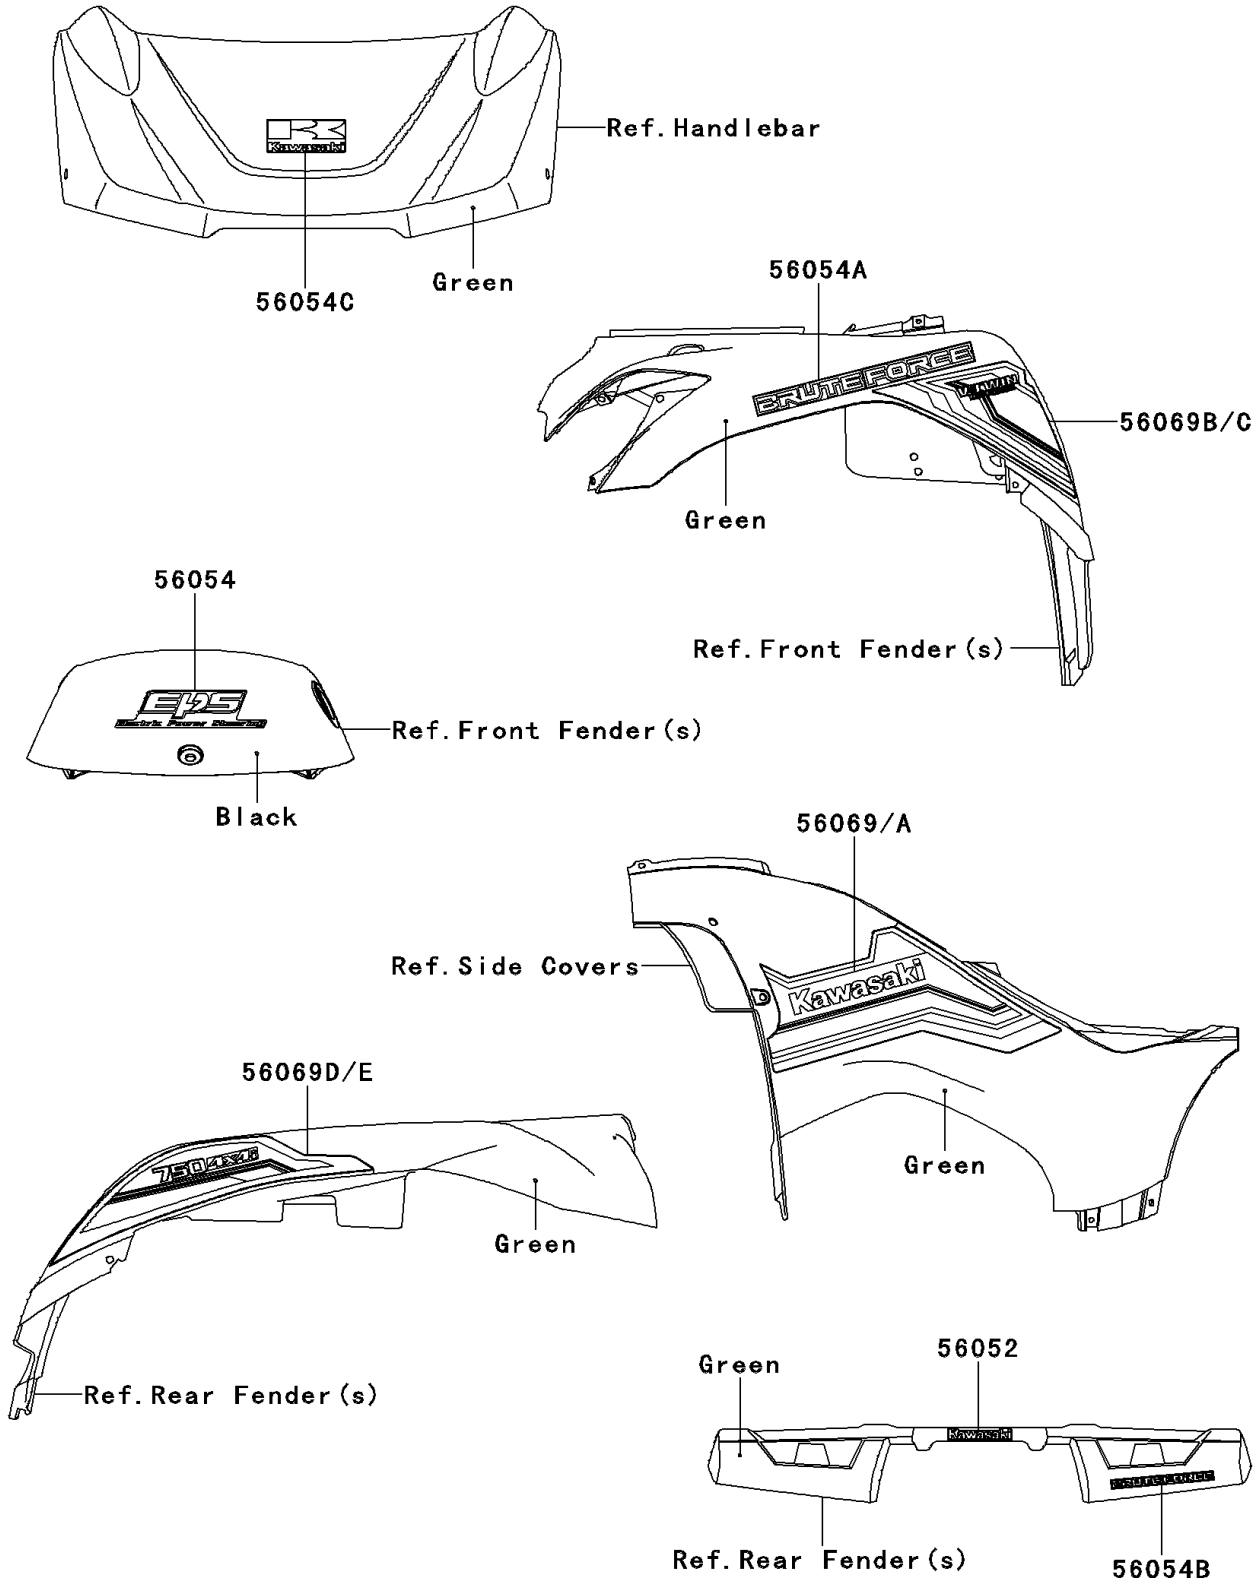

2014 BRUTE FORCE® 750 4x4i EPS PARTS DIAGRAM

Decals(Green)(JEF)(US)

F2861B

2014 BRUTE FORCE® 750 4x4i EPS PARTS LIST

Decals(Green)(JEF)(US)

ITEM NAME	PART NUMBER	QUANTITY
MARK,RR FENDER,KAWASAKI (Ref # 56052)	56052-0928	1
MARK,TOP COVER,EPS (Ref # 56054)	56054-0758	1
MARK,FR FENDER,BRUTEFORCE (Ref # 56054A)	56054-1225	2
MARK,RR FENDER,BRUTEFORCE (Ref # 56054B)	56054-1226	1
MARK,FR HANDLE COVER (Ref # 56054C)	56054-1227	1
PATTERN,SIDE COVER,LH (Ref # 56069)	56069-2845	1
PATTERN,SIDE COVER,RH (Ref # 56069A)	56069-2846	1
PATTERN,FR FENDER,LH (Ref # 56069B)	56069-2847	1
PATTERN,FR FENDER,RH (Ref # 56069C)	56069-2848	1
PATTERN,RR FENDER,LH (Ref # 56069D)	56069-2849	1
PATTERN,RR FENDER,RH (Ref # 56069E)	56069-2850	1