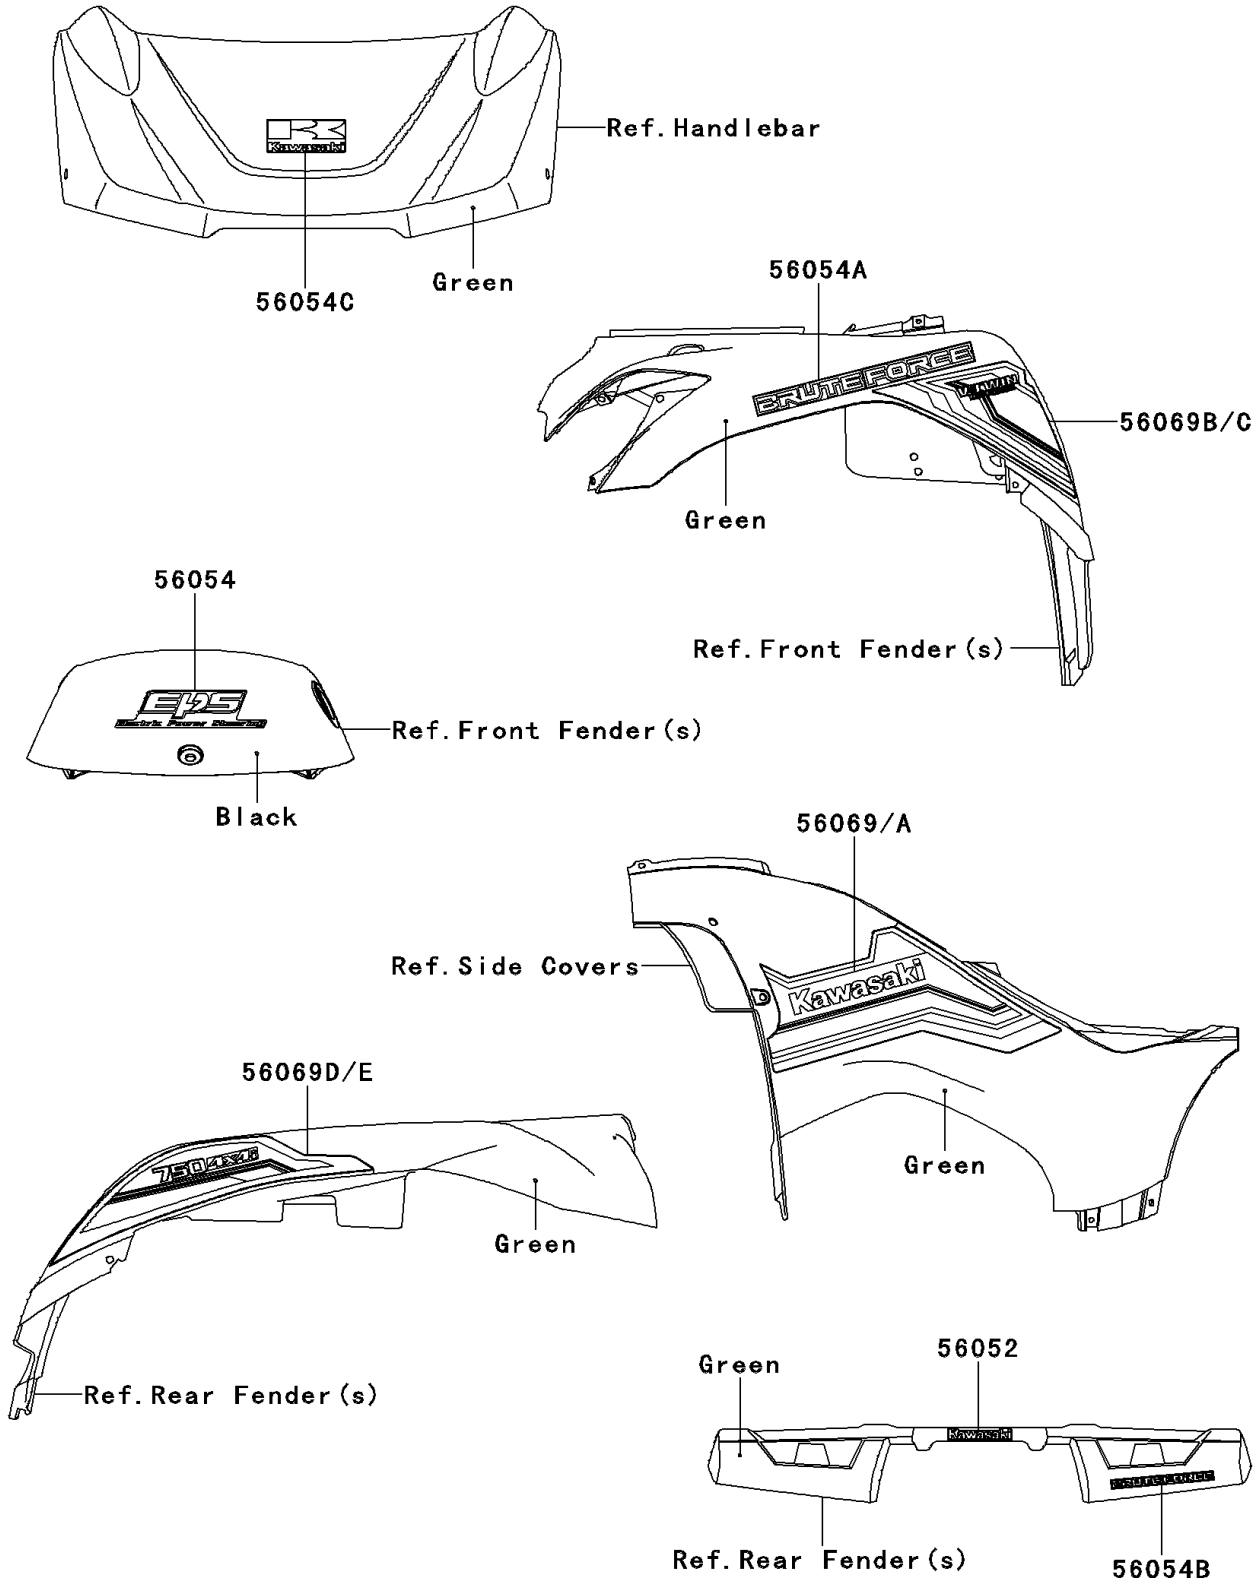

2014 BRUTE FORCE® 750 4x4i EPS PARTS DIAGRAM

Decals(Green)(JEF)(US)

F2861B

2014 BRUTE FORCE® 750 4x4i EPS PARTS LIST

Decals(Green)(JEF)(US)

ITEM NAME	PART NUMBER	QUANTITY
-----------	-------------	----------