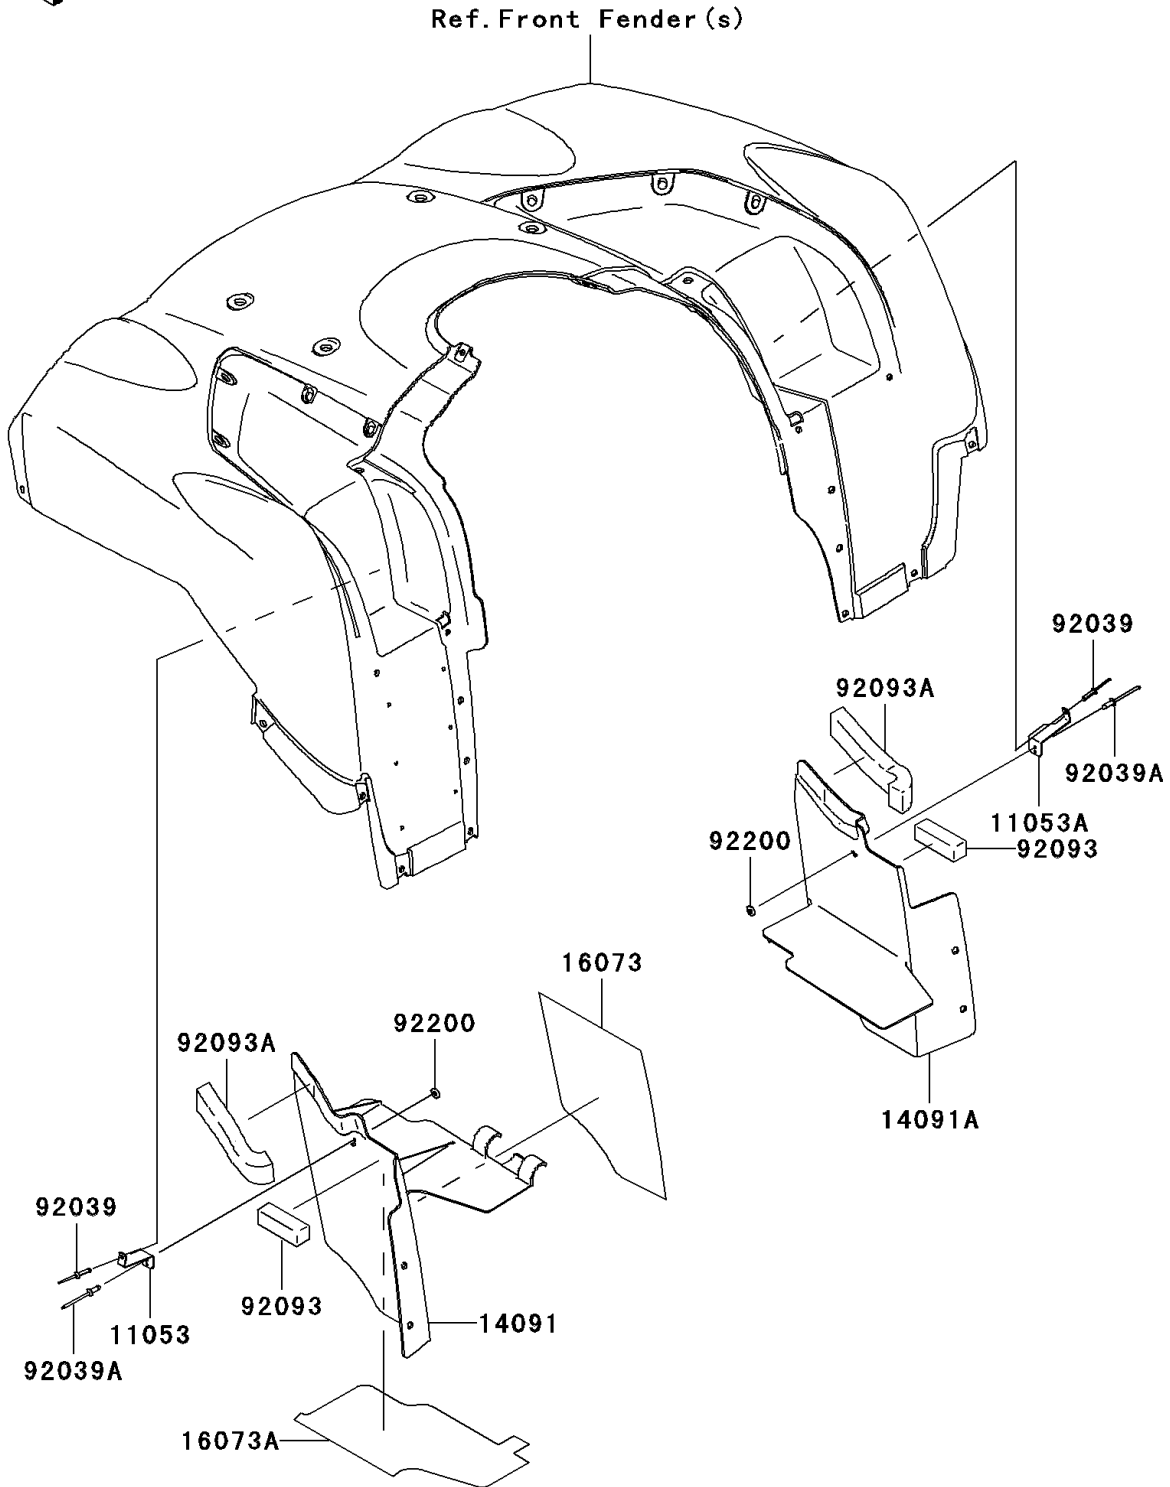

# 2010 Brute Force® 750 4x4i PARTS DIAGRAM

Flap

F2173

## 2010 Brute Force® 750 4x4i PARTS LIST

### Flap

ITEM NAME	PART NUMBER	QUANTITY
BRACKET,INNER FLAP,LH (Ref # 11053)	11053-1979	1
BRACKET,INNER FLAP,RH (Ref # 11053A)	11053-1980	1
COVER,FRONT FENDER,LH (Ref # 14091)	14091-0491	1
COVER,FRONT FENDER,RH (Ref # 14091A)	14091-0492	1
INSULATOR,INNER FLAP,LH,LWR (Ref # 16073)	16073-0037	1
INSULATOR,INNER FLAP,LH,UPP (Ref # 16073A)	16073-0038	1
RIVET (Ref # 92039)	92039-1260	2
RIVET,3.2X8 (Ref # 92039A)	92039-3763	2
SEAL,FR FENDER (Ref # 92093)	92093-0038	2
SEAL (Ref # 92093A)	92093-1580	2
WASHER,3.5X8X1 (Ref # 92200)	92200-1251	2