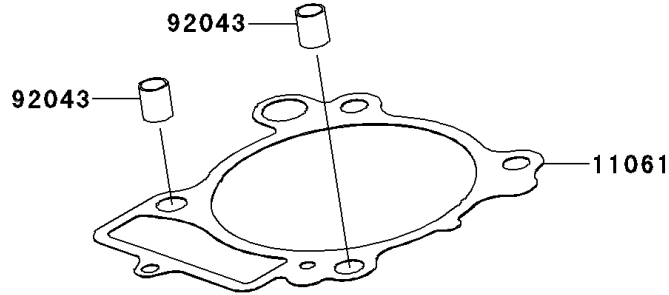

2012 KX™ 450F PARTS DIAGRAM

Cylinder/Piston(s)

E1120

2012 KX™ 450F PARTS LIST

Cylinder/Piston(s)

ITEM NAME	PART NUMBER	QUANTITY
BOLT-SOCKET,6X35 (Ref # 120)	120CA0635	1
CYLINDER-ENGINE (Ref # 11005)	11005-0132	1
GASKET,CYLINDER BASE (Ref # 11061)	11061-0768	1
PISTON-ENGINE (Ref # 13001)	13001-0137	1
PIN-PISTON (Ref # 13002)	13002-0028	1
RING-SET-PISTON (Ref # 13008)	13008-0555	1
RING-SNAP,PISTON PIN (Ref # 92036)	92036-008	2
PIN,10.1X12X14 (Ref # 92043)	92043-4009	2