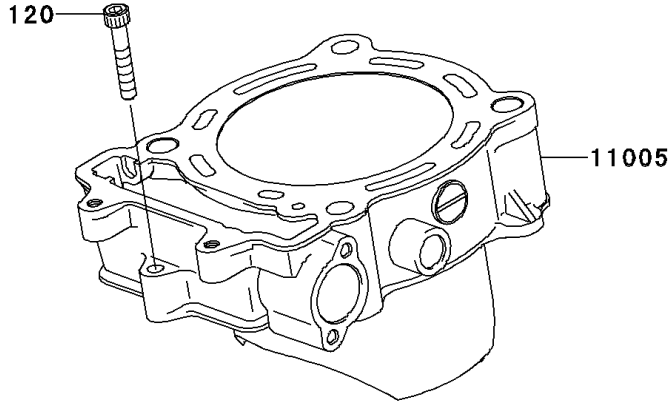

2012 KX™ 450F PARTS DIAGRAM

Cylinder/Piston(s)

E1120

2012 KX™ 450F PARTS LIST

Cylinder/Piston(s)

ITEM NAME	PART NUMBER	QUANTITY
BOLT-SOCKET,6X35 (Ref # 120)	120CA0635	1
CYLINDER-ENGINE (Ref # 11005)	11005-0132	1
GASKET,CYLINDER BASE (Ref # 11061)	11061-0768	1
PISTON-ENGINE (Ref # 13001)	13001-0137	1
PIN-PISTON (Ref # 13002)	13002-0028	1
RING-SET-PISTON (Ref # 13008)	13008-0555	1
RING-SNAP,PISTON PIN (Ref # 92036)	92036-008	2
PIN,10.1X12X14 (Ref # 92043)	92043-4009	2