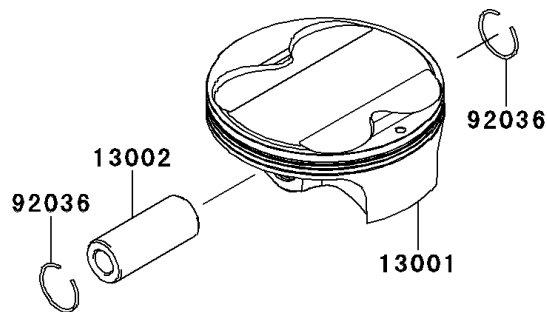

2012 KX™ 450F PARTS DIAGRAM

Cylinder/Piston(s)

E1120

2012 KX™ 450F PARTS LIST

Cylinder/Piston(s)

ITEM NAME	PART NUMBER	QUANTITY
BOLT-SOCKET,6X35 (Ref # 120)	120CA0635	1
CYLINDER-ENGINE (Ref # 11005)	11005-0132	1
GASKET,CYLINDER BASE (Ref # 11061)	11061-0768	1
PISTON-ENGINE (Ref # 13001)	13001-0137	1
PIN-PISTON (Ref # 13002)	13002-0028	1
RING-SET-PISTON (Ref # 13008)	13008-0555	1
RING-SNAP,PISTON PIN (Ref # 92036)	92036-008	2
PIN,10.1X12X14 (Ref # 92043)	92043-4009	2