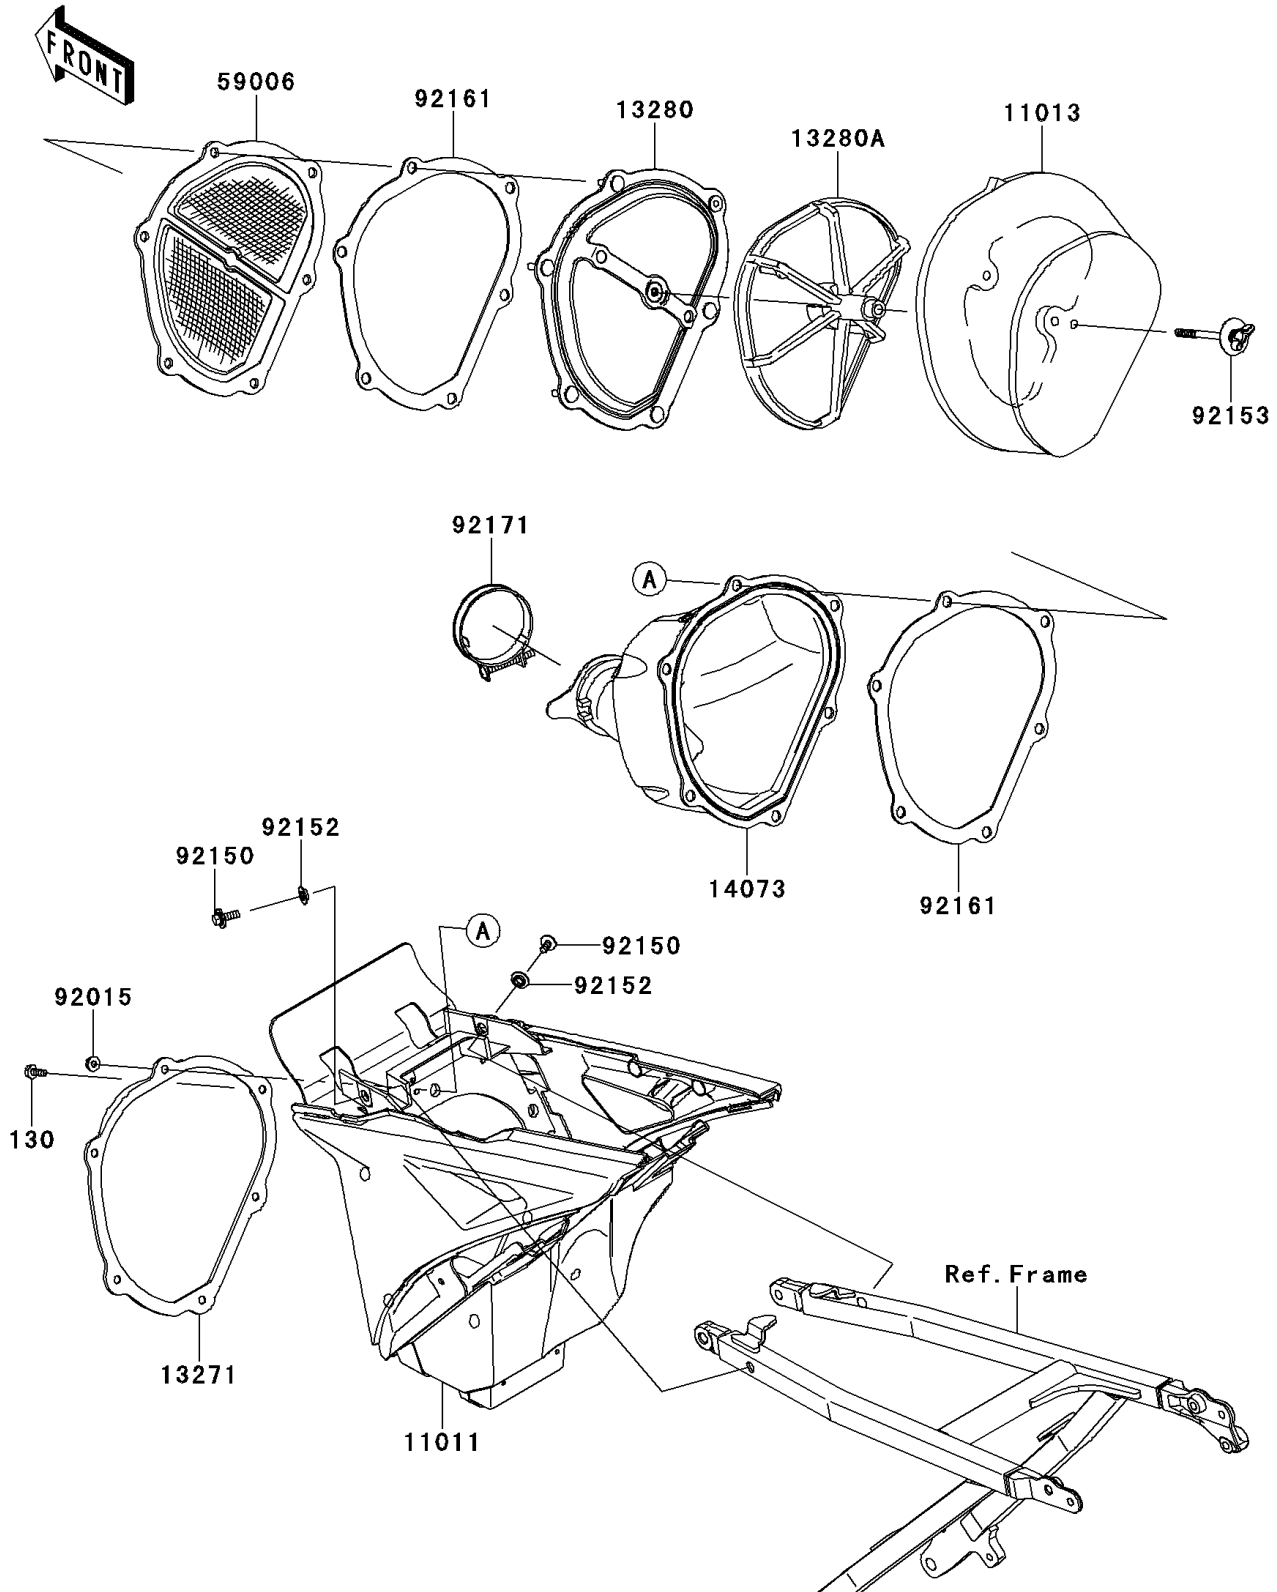

# 2012 KX™ 450F PARTS DIAGRAM

Air Cleaner

E1130

## 2012 KX™ 450F PARTS LIST

### Air Cleaner

ITEM NAME	PART NUMBER	QUANTITY
BOLT-FLANGED,5X12 (Ref # 130)	130BA0512	1
CASE-AIR FILTER,EBONY (Ref # 11011)	11011-0179-6C	1
ELEMENT-AIR FILTER (Ref # 11013)	11013-0011	1
PLATE,DUCT FITTING (Ref # 13271)	13271-0730	1
HOLDER (Ref # 13280)	13280-0170	1
HOLDER,ELEMENT (Ref # 13280A)	13280-0383	1
DUCT,AIR FILTER (Ref # 14073)	14073-0726	1
ARRESTER-FLAME (Ref # 59006)	59006-0011	1
NUT,FLANGED,5MM (Ref # 92015)	92015-1259	5
BOLT,FLANGED,6X16 (Ref # 92150)	92150-1506	2
COLLAR (Ref # 92152)	92152-0275	2
BOLT,6X75 (Ref # 92153)	92153-0623	1
DAMPER (Ref # 92161)	92161-0213	2
CLAMP,57.5MM (Ref # 92171)	92171-1990	1