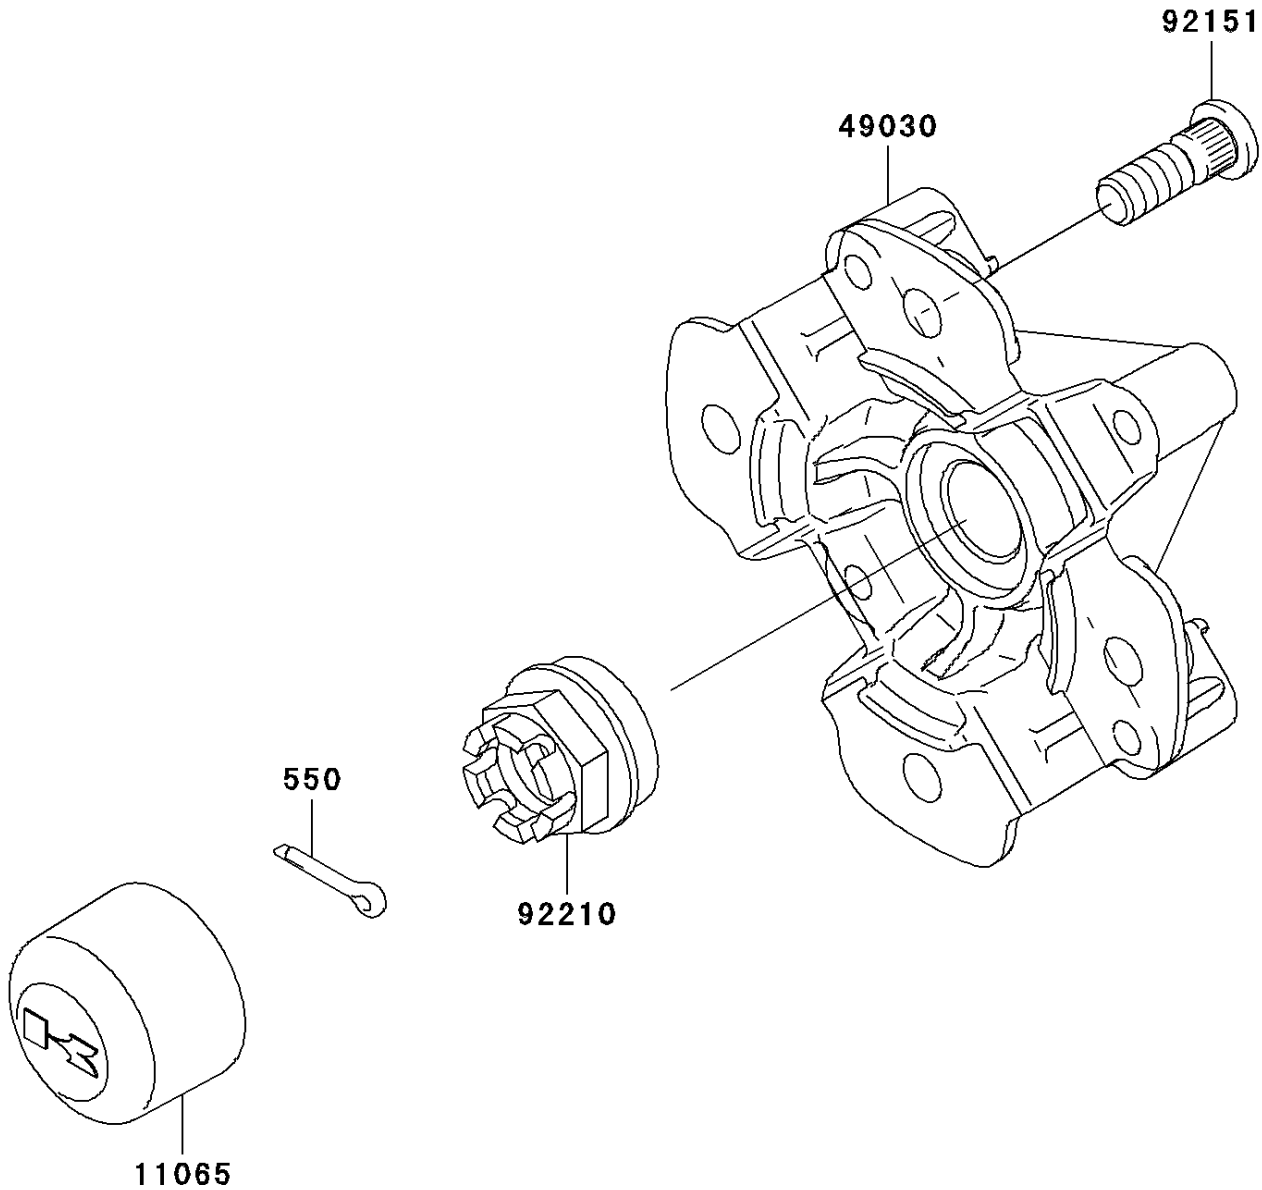

2008 Brute Force[®] 750 4x4i PARTS DIAGRAM

Front Hub

F2230

2008 Brute Force® 750 4x4i PARTS LIST

Front Hub

ITEM NAME	PART NUMBER	QUANTITY
PIN-COTTER,4.0X25 (Ref # 550)	550AA4025	2
CAP,WHEEL (Ref # 11065)	11065-1153	2
HUB,FR (Ref # 49030)	49030-0032	2
BOLT,10X29.5 (Ref # 92151)	92151-1392	8
NUT,CASTLE,18MM (Ref # 92210)	92210-1349	2