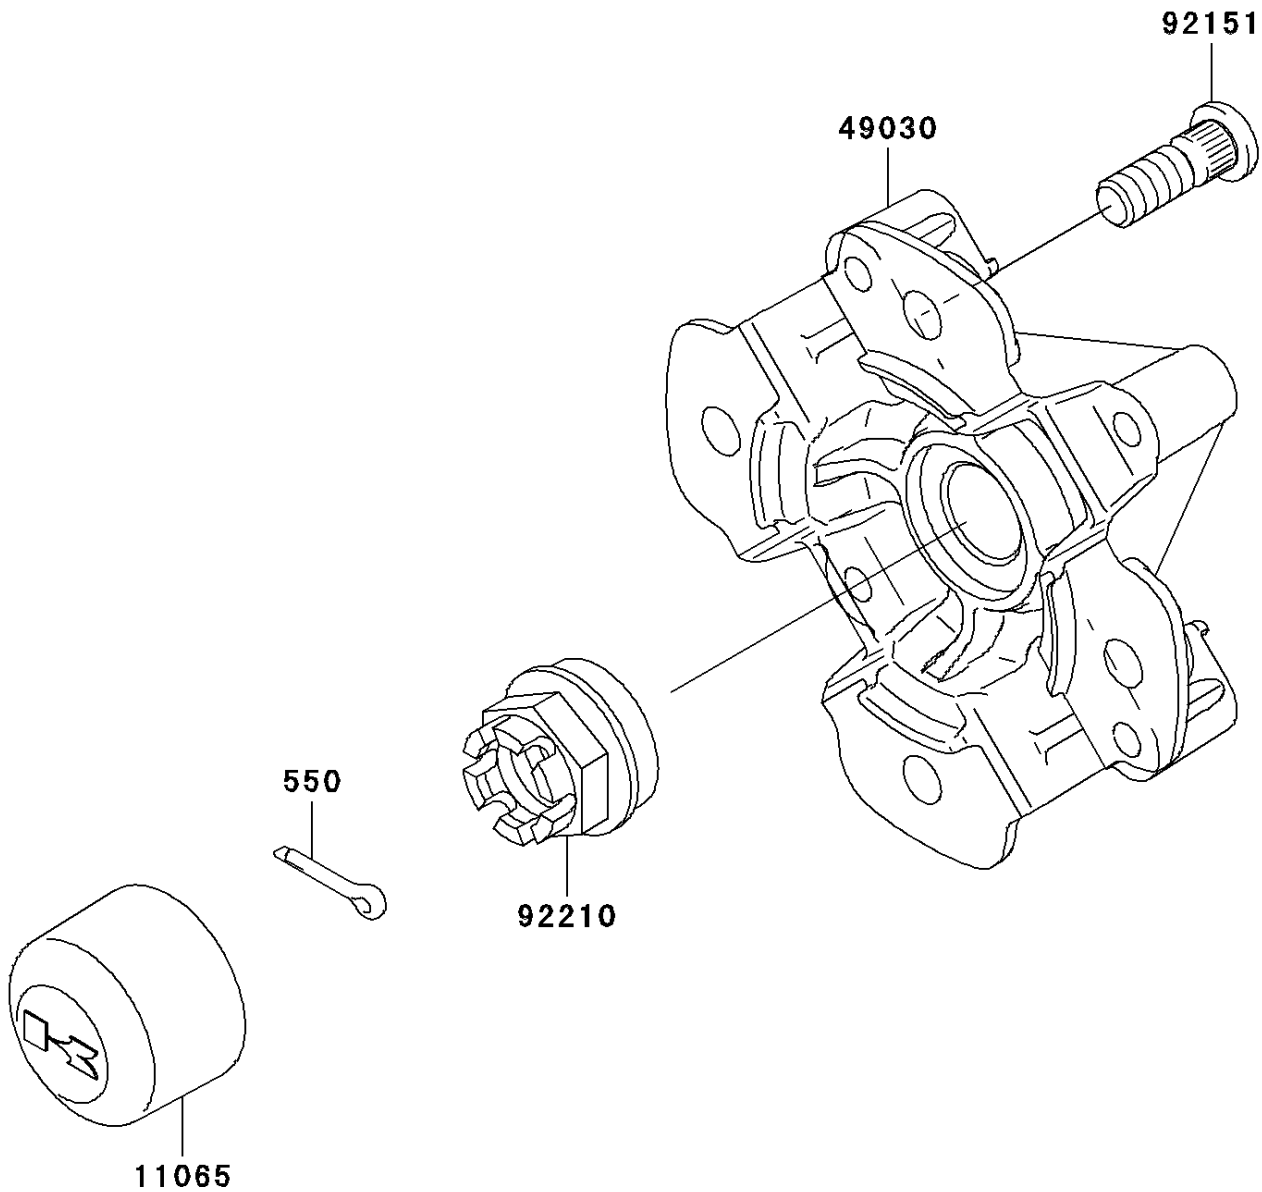

2010 Brute Force® 750 4x4i PARTS DIAGRAM

Front Hub

F2230

2010 Brute Force® 750 4x4i PARTS LIST

Front Hub

ITEM NAME	PART NUMBER	QUANTITY
PIN-COTTER,4.0X25 (Ref # 550)	550AA4025	2
CAP,WHEEL (Ref # 11065)	11065-1153	2
HUB,FR (Ref # 49030)	49030-0032	2
BOLT,10X29.5 (Ref # 92151)	92151-1392	8
NUT,CASTLE,18MM (Ref # 92210)	92210-1349	2