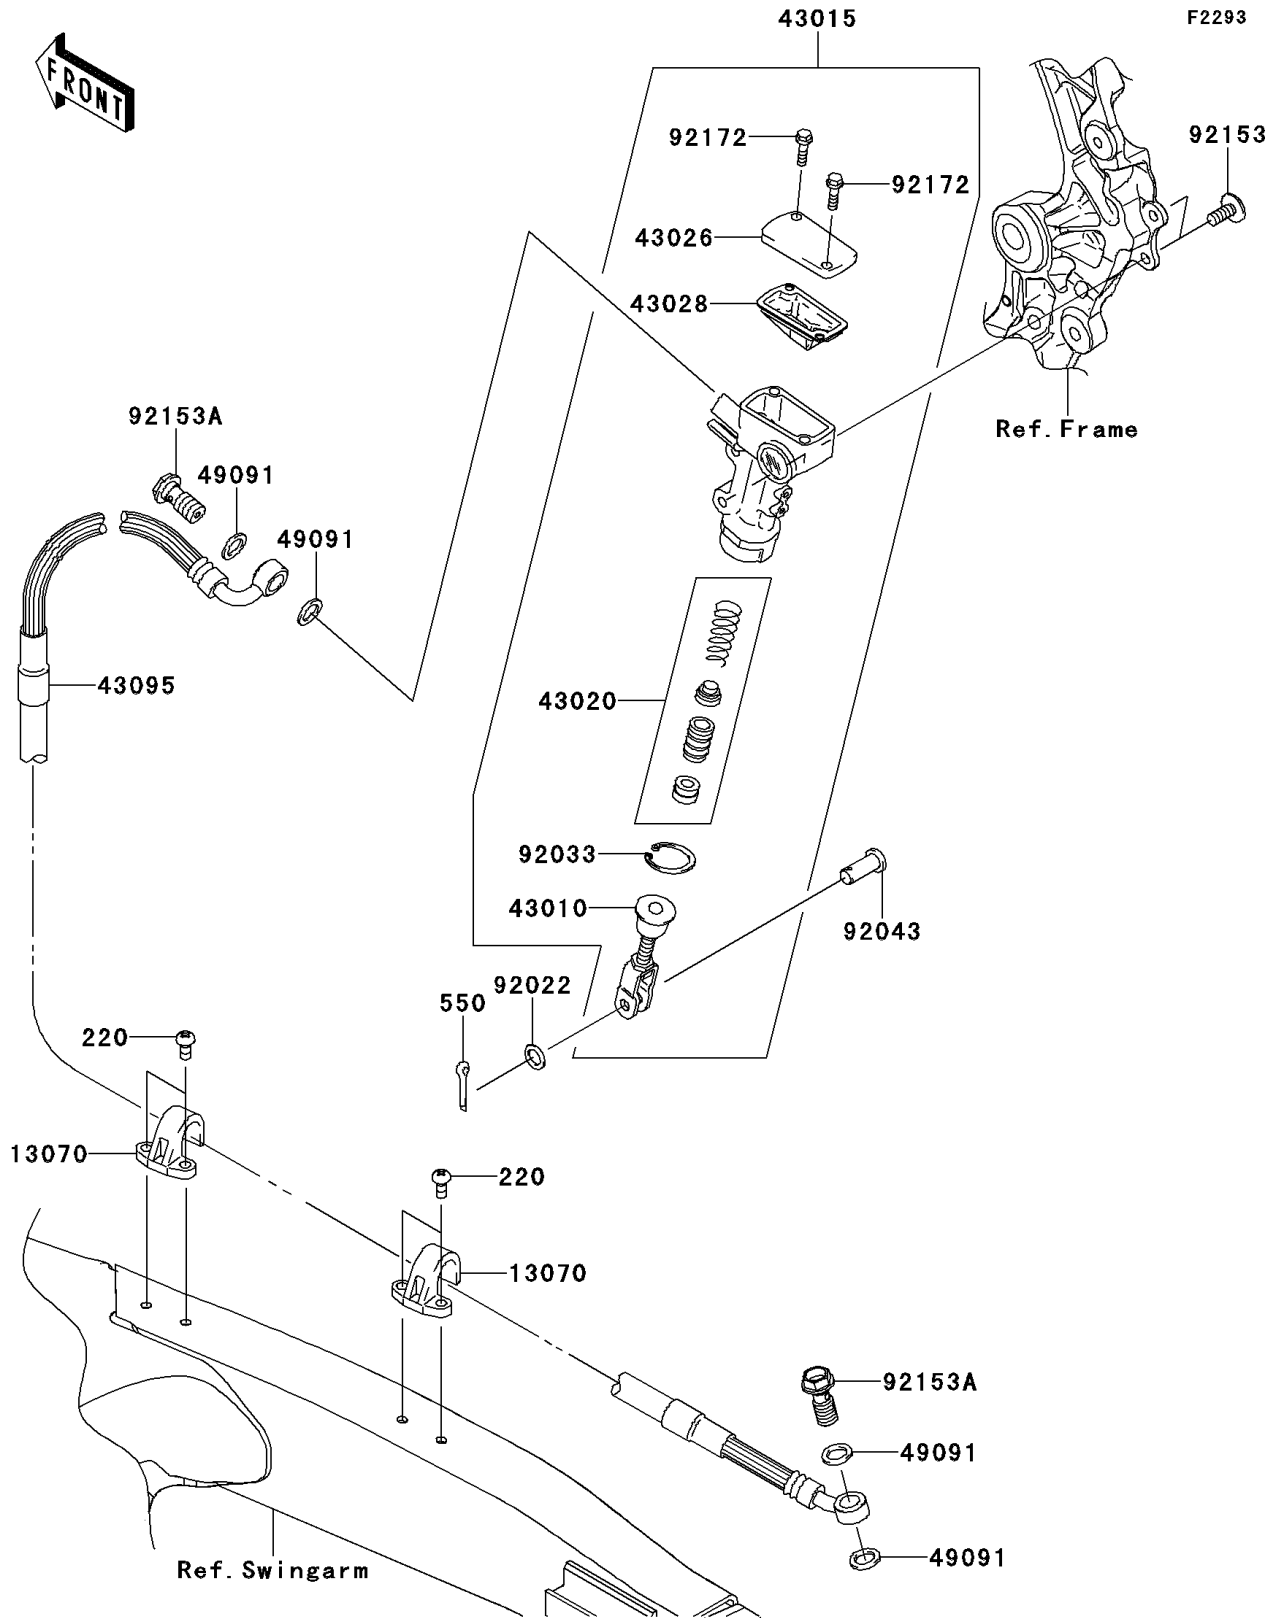

2012 KX™ 450F PARTS DIAGRAM

Rear Master Cylinder

2012 KX™ 450F PARTS LIST

Rear Master Cylinder

ITEM NAME	PART NUMBER	QUANTITY
SCREW-PAN-CROSS,5X10 (Ref # 220)	220AA0510	4
PIN-COTTER,2.0X15 (Ref # 550)	550AA2015	1
GUIDE,BRAKE HOSE (Ref # 13070)	13070-0048	2
ROD-ASSY-BRAKE (Ref # 43010)	43010-1087	1
CYLINDER-ASSY-MASTER,RR (Ref # 43015)	43015-0168	1
PISTON-COMP-BRAKE (Ref # 43020)	43020-1094	1
CAP-BRAKE (Ref # 43026)	43026-0023	1
DIAPHRAGM (Ref # 43028)	43028-1092	1
HOSE-BRAKE,L=555 (Ref # 43095)	43095-0617	1
WASHER-SEAL,10.1X14.5X1.5 (Ref # 49091)	49091-0001	4
WASHER,8.5X13X1 (Ref # 92022)	92022-1028	1
RING-SNAP,20.9X24.6X1.2 (Ref # 92033)	92033-0079	1
PIN (Ref # 92043)	92043-0004	1
BOLT,SOCKET,6X14 (Ref # 92153)	92153-1021	2
BOLT,OIL,L=23 (Ref # 92153A)	92153-1419	2
SCREW (Ref # 92172)	92172-1064	2