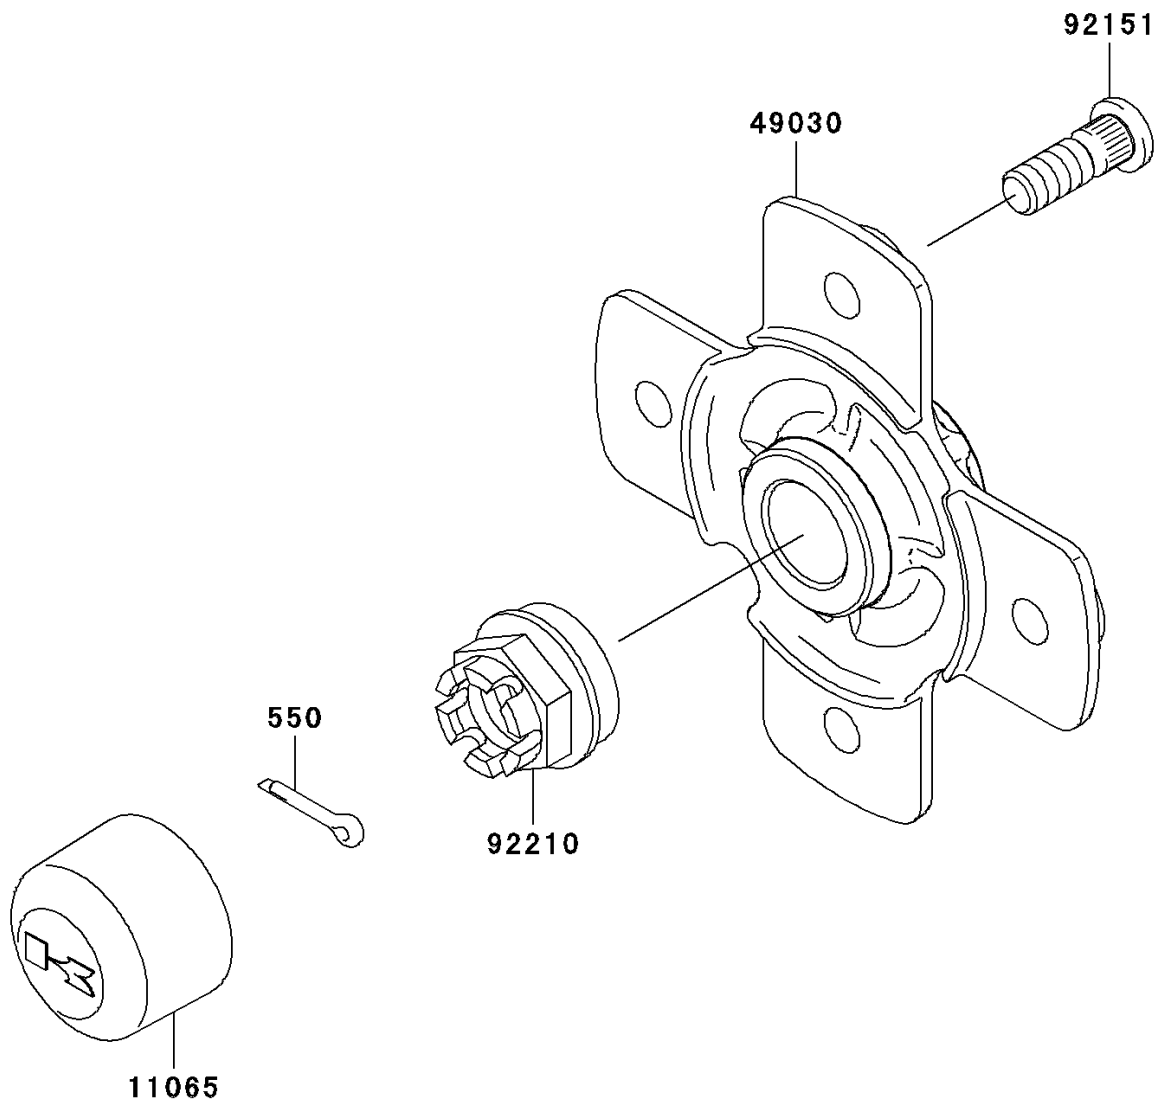

2010 Brute Force® 750 4x4i PARTS DIAGRAM

Rear Hub

F2240

2010 Brute Force® 750 4x4i PARTS LIST

Rear Hub

ITEM NAME	PART NUMBER	QUANTITY
PIN-COTTER,4.0X25 (Ref # 550)	550AA4025	2
CAP,WHEEL (Ref # 11065)	11065-1153	2
HUB,RR (Ref # 49030)	49030-0034	2
BOLT,10X29.5 (Ref # 92151)	92151-1392	8
NUT,CASTLE,20MM (Ref # 92210)	92210-1381	2